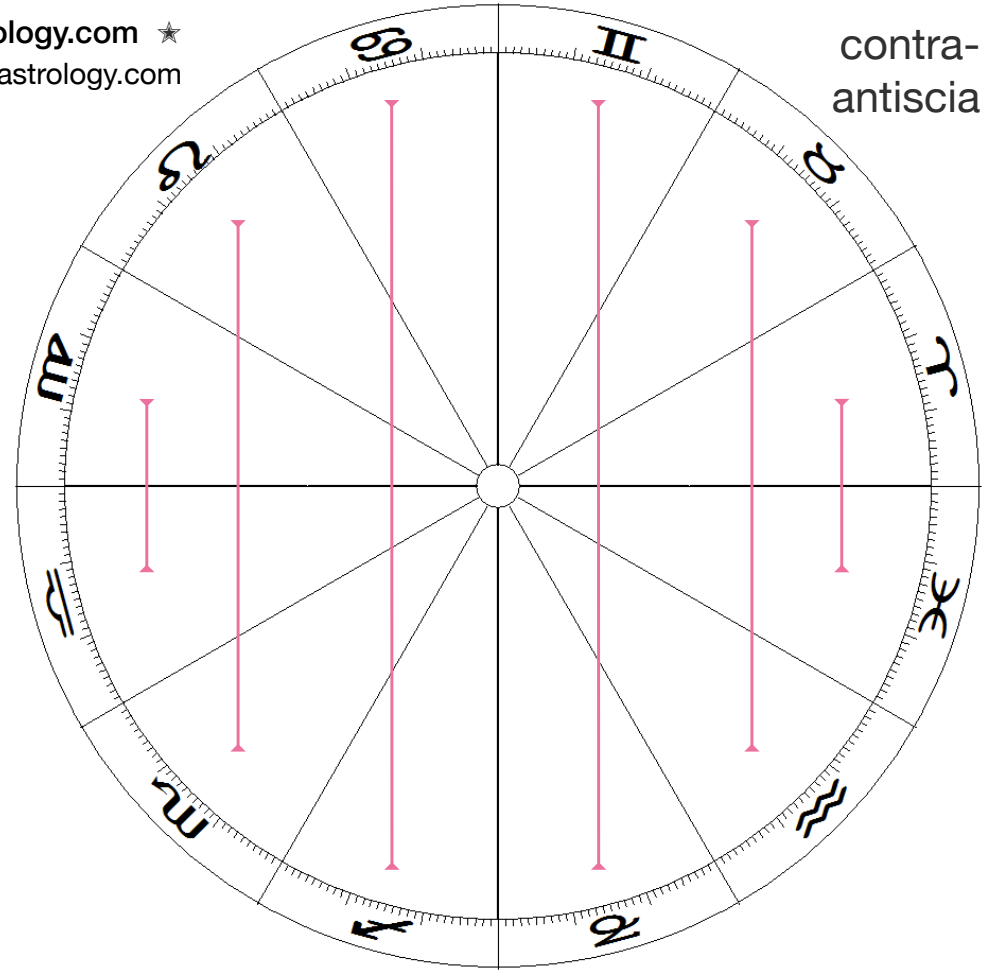

antiscia

AmbientAstrology.com ★  
kate@ambientastrology.com

contra-antiscia

# WORK SHEET

Put natal planets, ascendant, and midheaven in signs, see how they connect by antiscia and contra-antiscia.

	natal	antiscia	contra-antiscia
sun			
moon			
ascendant			
midheaven			
node			

sign [house] link