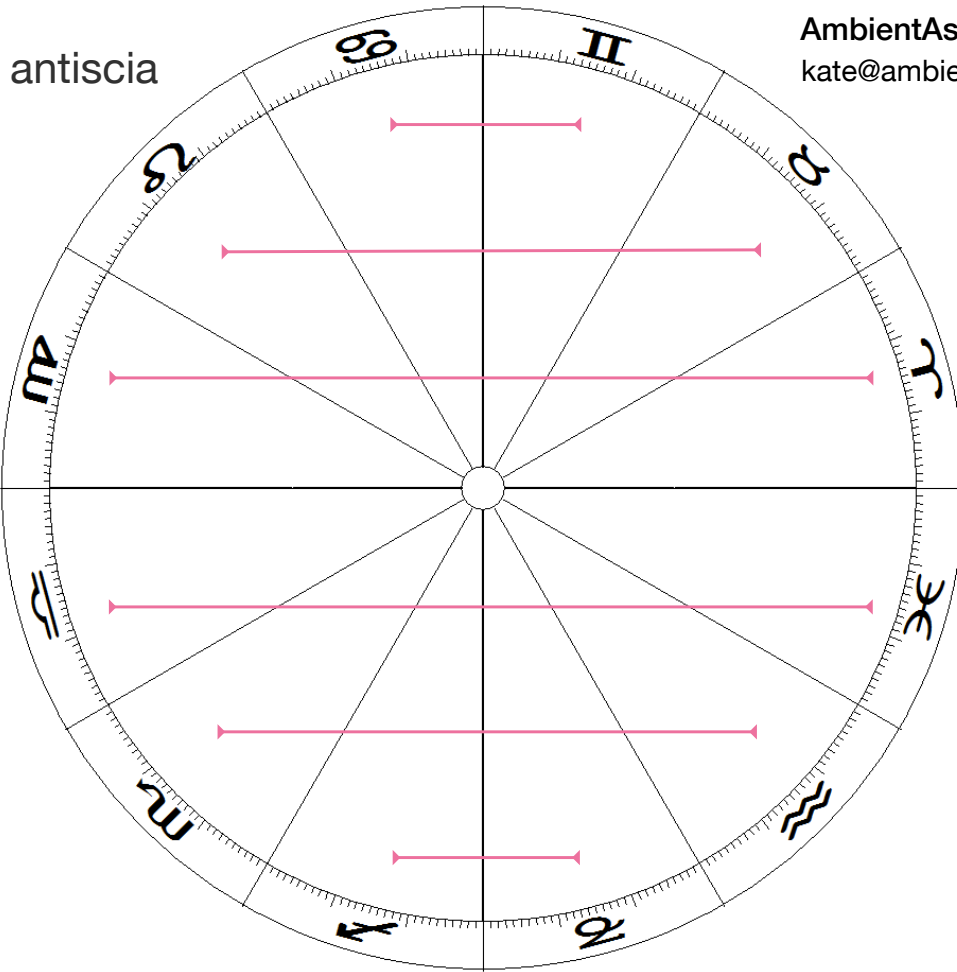

antiscia

AmbientAstrology.com ★  
kate@ambientastrology.com

contra-antiscia

# WORK SHEET

Put natal planets, ascendant, and midheaven in signs, see how they connect by antiscia and contra-antiscia.

	natal	antiscia	contra-antiscia
sun			
moon			
ascendant			
midheaven			
node			

sign [house] link