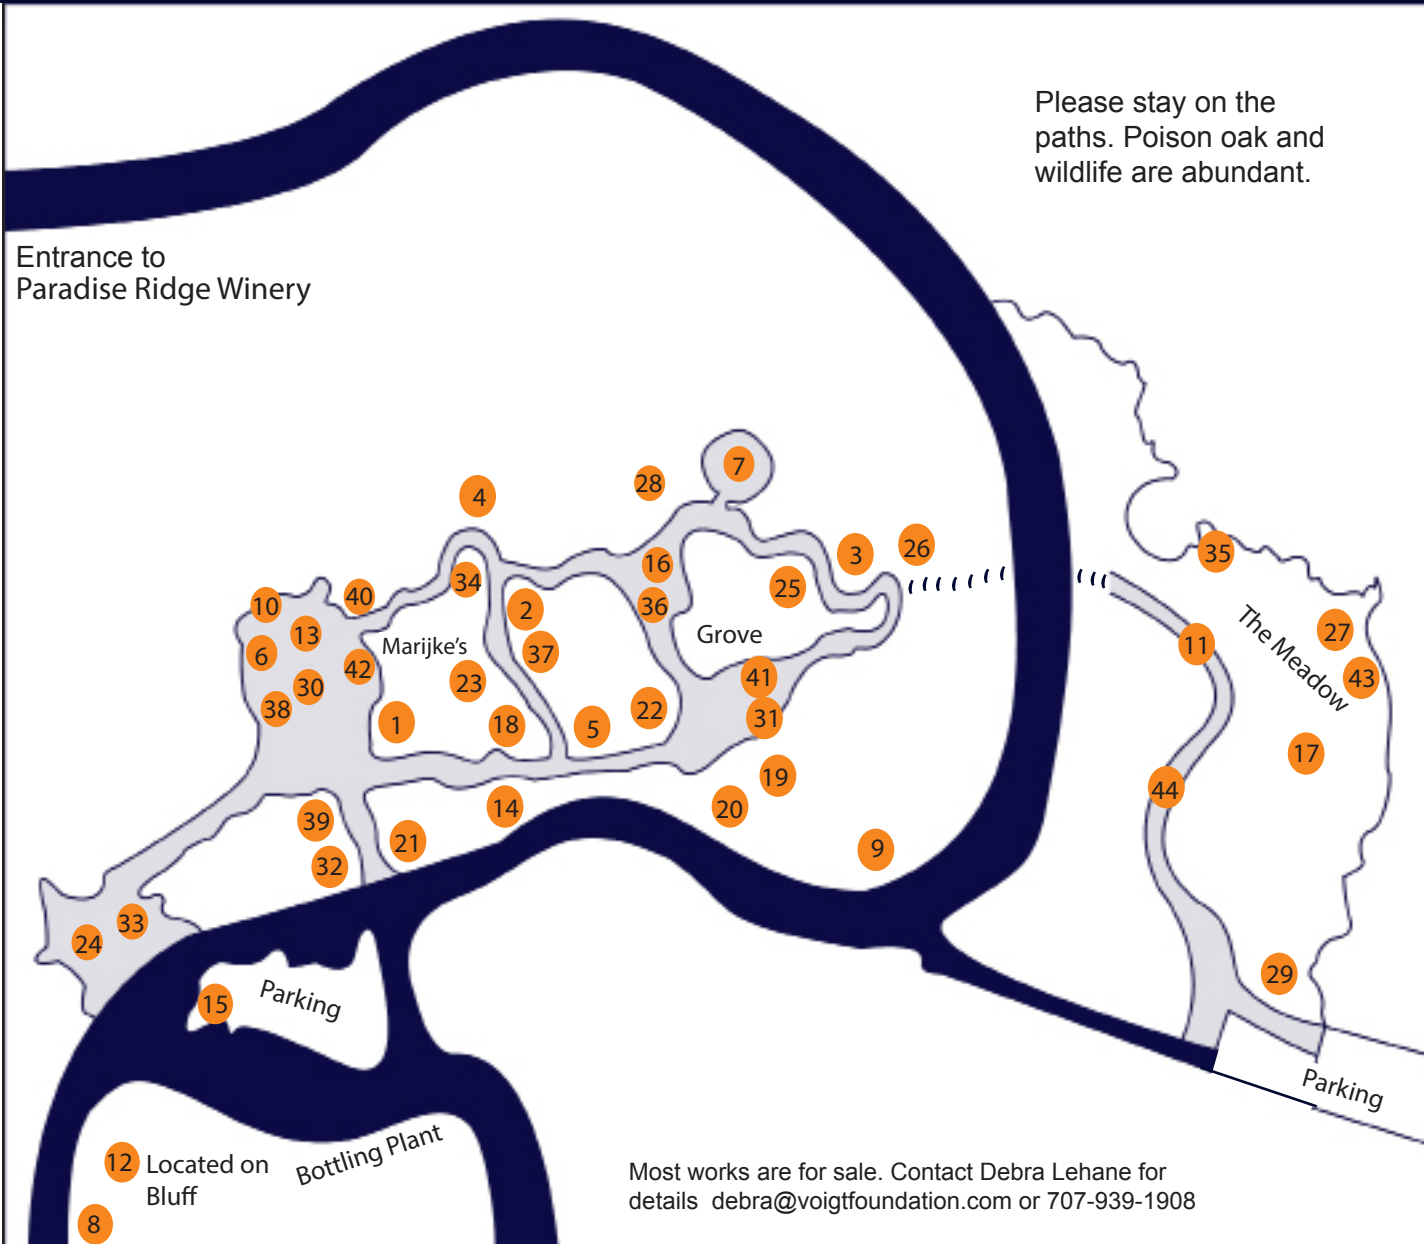

The Spirit of the Man

Paradise Ridge Winery Exhibition

Please stay on the paths. Poison oak and wildlife are abundant.

- 1 Ray Beldner, *Cosmogony (For AI)*, 2008-2012, cast concrete, metal, silver leaf, glue
- 2 Suzanne Biaggi, *The Pod Within*, 2009-2012, basalt
- 3 Kate E. Black, *Window Into Beyond*, 2010, fused art glass
- 4 Riis Burwell, *Catalyst*, 2012, steel and Stainless steel
- 5 Rebecca Nase Chomyn, *Orbiting Brilliance*, 2012, steel, stones
- 6 Michael Christian, *Celestial Body*, 2003, steel
- 7 Robert Ellison, *Bi*, 1971, painted steel
- 8 Robert Ellison, *Four Times Daily*, 1978, painted steel
- 9 Boback Emad, *Vallarta Moon*, 2003, stainless steel
- 10 Peter Forakis, *Blue Qube*, 1981, painted steel
- 11 Orion Fredericks, *Exsucitare Triectus*, 2011, sheet metal
- 12 Orion Fredericks, *Tapasya*, 2009, sheet metal
- 13 Chuck Ginnever, *San Mateo Bridge*, 1978, steel
- 14 Edwin Hamilton, *Pebble #3*, 2009, granite
- 15 Edwin Hamilton, *Pebble #5*, 2009, basalt
- 16 Bruce Johnson, *Five Elements*, 2012, redwood, copper, glass, light
- 17 Ned Kahn, *Wind Fence*, 2013, steel
- 18 Pat Lenz, *Heart/Broken*, 2008, fiberglass, steel
- 19 Sean Paul Lorentz, *Reyes*, 2013, steel
- 20 Kristina Lucas, *Cloud*, 2011, holographically etched polycarbonate, stainless steel wire
- 21 Michael McGinnis, *Percorso di Vita*, 2012, stainless steel
- 22 Penny Michel, *Homage to AI*, 2012, clay with glaze, steel armature
- 23 David Mudgett, *Eclipse*, 2012, steel rebar
- 24 Jann Nunn, *Sometimes I see you in My Dream*, 2012, stainless steel
- 25 Mark Oldland, *Teaser*, 2012, stainless steel and steel
- 26 Mark Oldland, *Watcher*, 2012, stainless steel and aluminum
- 27 John Parulis, *TRUTH*, 2007, steel
- 28 Drew Prestis, *Kreutz*, 2013, steel and coated glass
- 29 Jeff Schomberg/Laura Kimpton, *LOVE*, 2011, steel
- 30 Eli Slaydon, *Isorropia*, 2012, steel
- 31 Judson King Smith, *Transcendence*, 2012, cast concrete, found objects
- 32 Julie Speidel, *"Krukis"- God of Blacksmiths. Slavic.*, 2010, bronze
- 33 Mark Stasz, *Break Away*, 2013, travertine and steel
- 34 Bryan Tedrick, *Space Cowboy*, 2012, 304 stainless steel
- 35 Bryan Tedrick, *Sirbent*, 2006, steel, wood, rock, found objects
- 36 Mario Uribe, *Enter Through Here*, 2013, painted steel
- 37 Paul Van Lith, *Halcyon*, 2012, stucco
- 38 Al Voigt/Doug Unkrey, *Block Party*, 2002, steel, stainless steel
- 39 Al Voigt/Rebecca Nase Chomyn/Chris Bernroth, *Black Bird Bench (Red)*, 2007, painted steel
- 40 Al Voigt/Rebecca Nase Chomyn, *Dahlia Bench*, 2009, painted steel
- 41 Arnold Voigt, *Protector*, 2012, stainless steel, steel
- 42 William Wareham, *We Two*, 2012, painted steel
- 43 William Wareham, *Long Bench*, 2009, steel
- 44 David Best and Voigt Family Sculpture Foundation, *Temple of Remembrance II*, 2013, reserved site for new temple