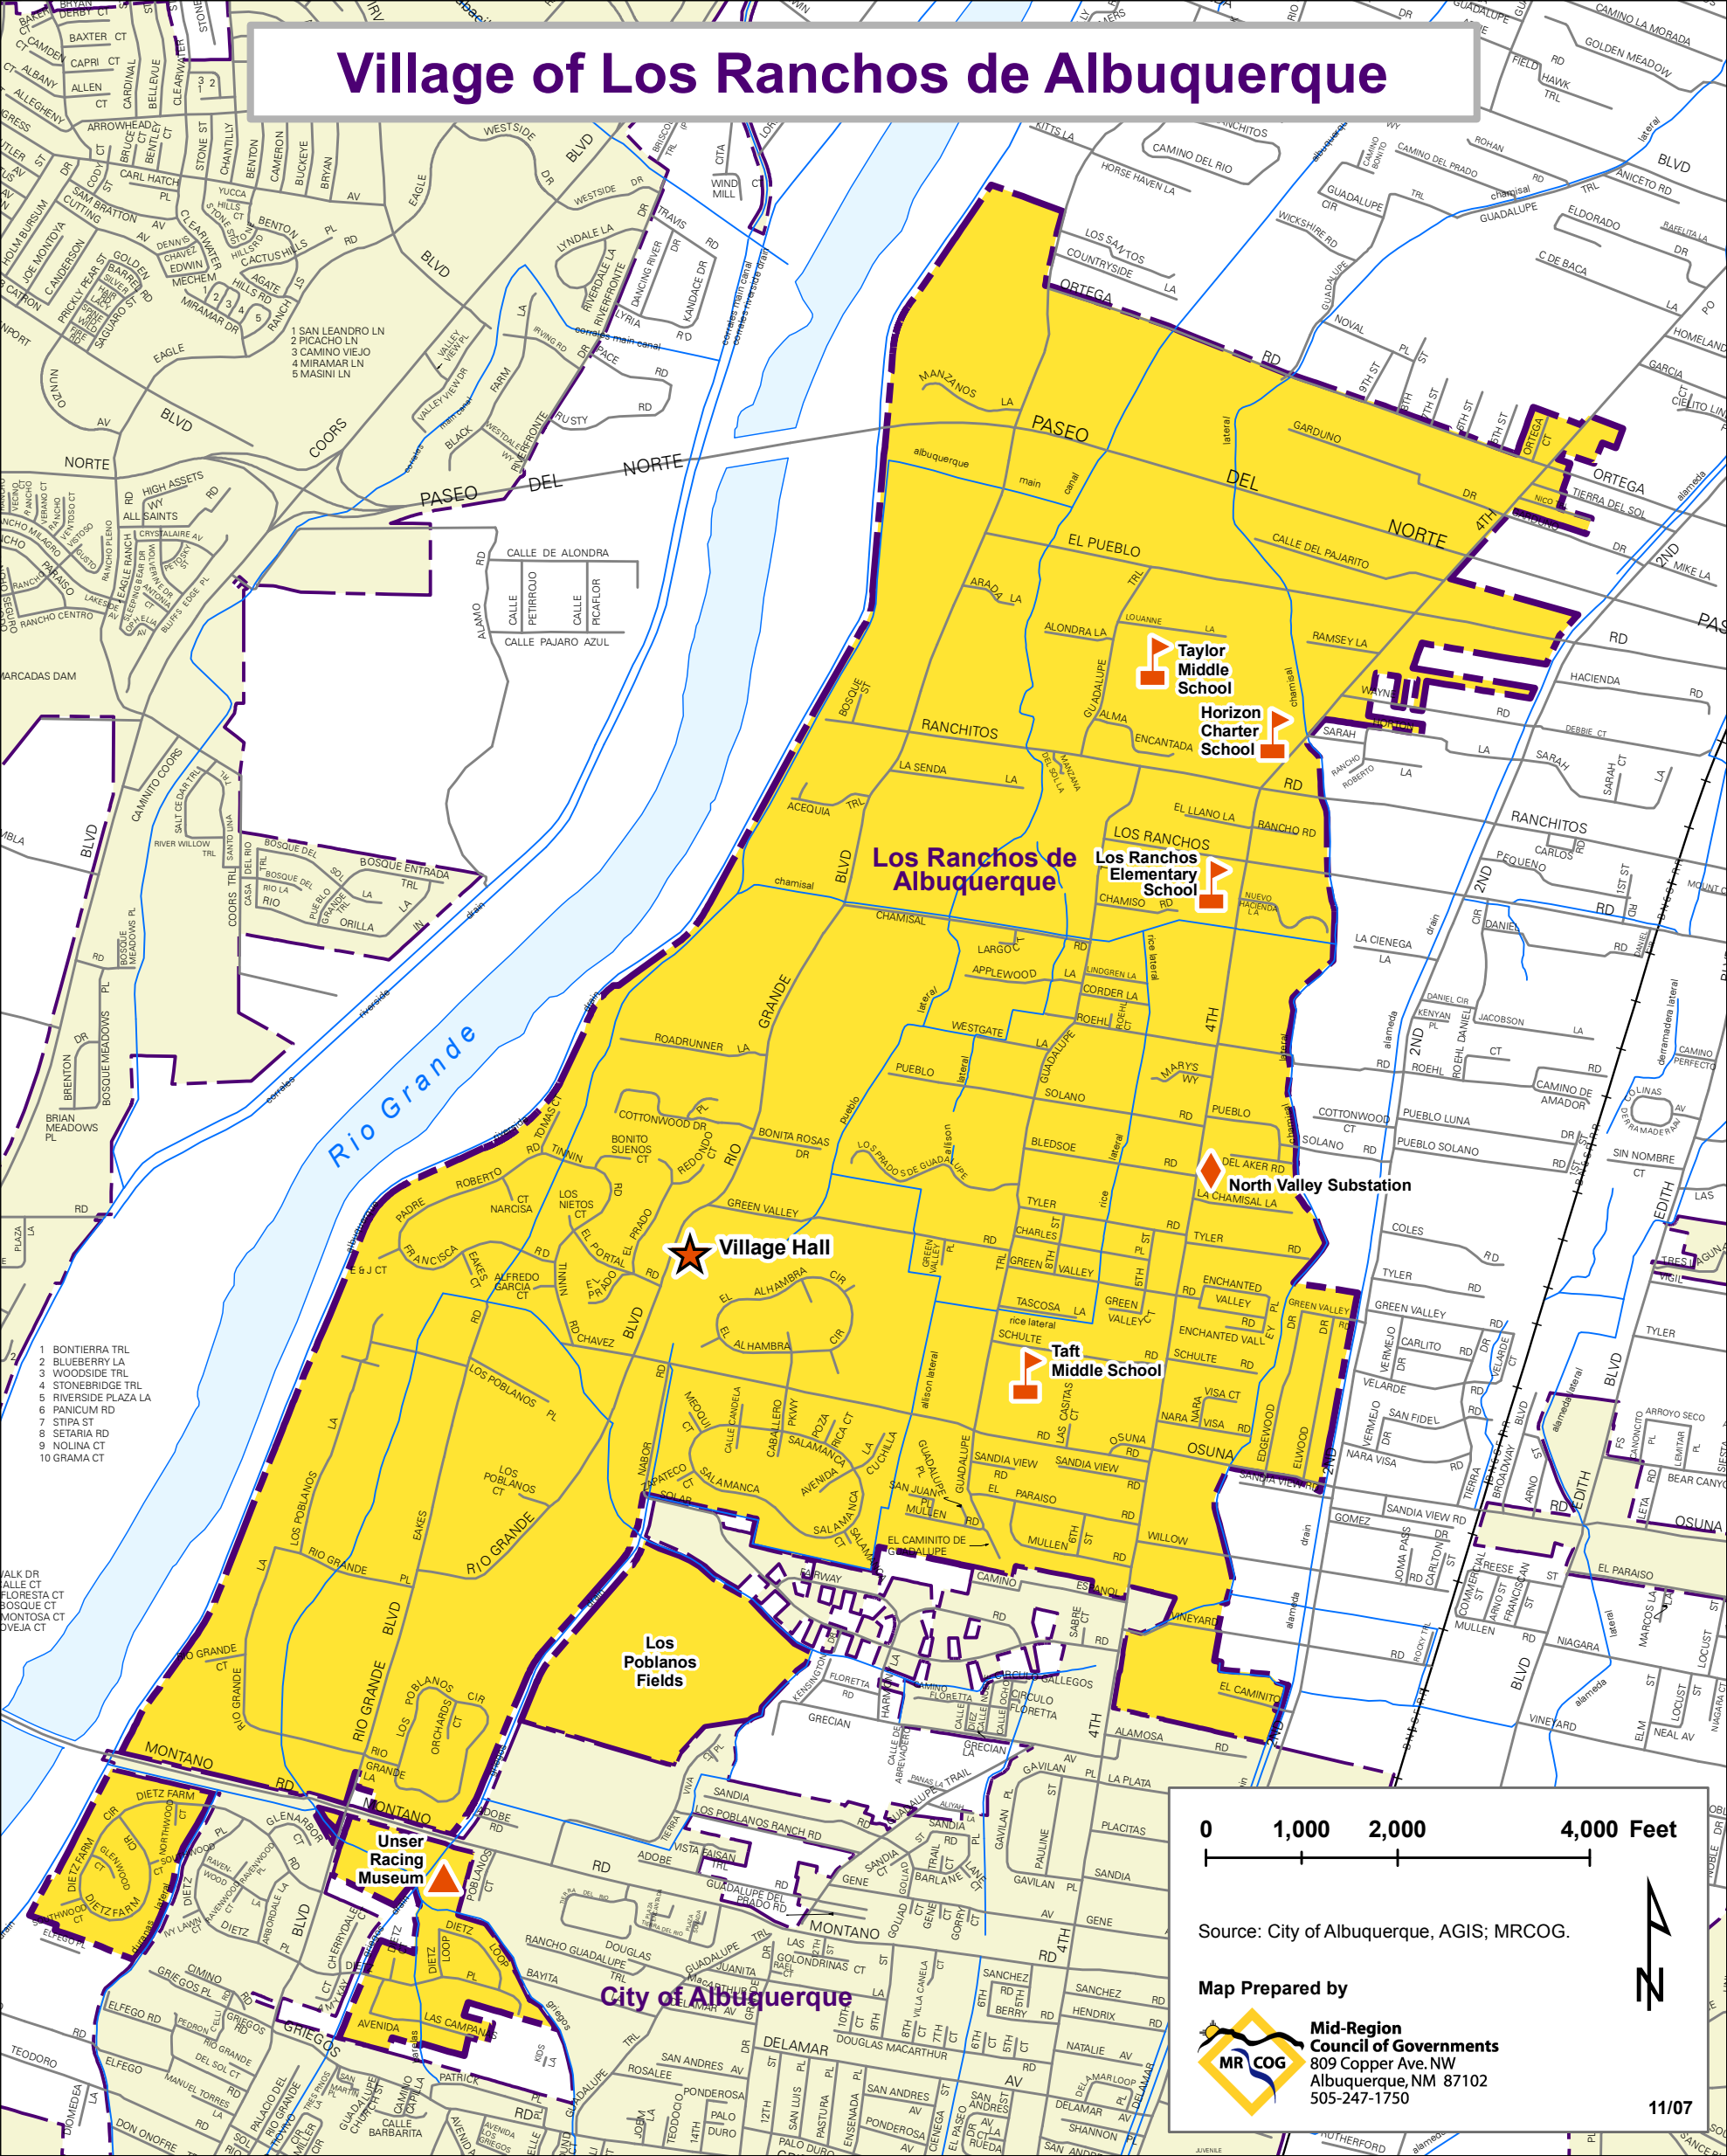

Village of Los Ranchos de Albuquerque

- 1 SAN LEANDRO LN
- 2 PICACAMINO LN
- 3 CAMINO VIEJO
- 4 MIRAMAR LN
- 5 MASINI LN

- 1 BONTIERRA TRL
- 2 BLUEBERRY LA
- 3 WOODSIDE TRL
- 4 STONERIDGE TRL
- 5 RIVERSIDE PLAZA LA
- 6 PANICUM RD
- 7 STIPA ST
- 8 SETARIA RD
- 9 NOLINA CT
- 10 GRAMA CT

Source: City of Albuquerque, AGIS; MRCOG.

Map Prepared by

Mid-Region Council of Governments
 809 Copper Ave. NW
 Albuquerque, NM 87102
 505-247-1750