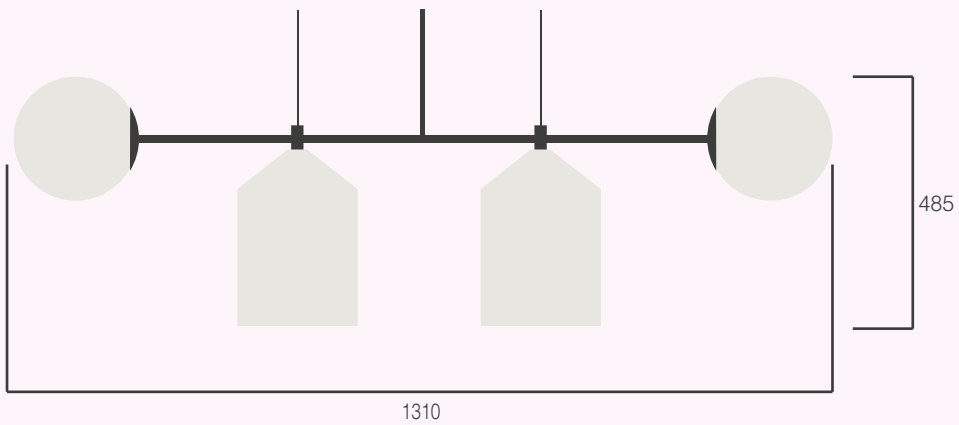

Bell 3

Bell 3

Materials Powder coated aluminum, Fabric cord.
Dimensions (mm) W: 1050, H: 485.
Cord 1.2 meter.
Colour Black.
Product Category Chandelier
Light source 6W LED bulb with E27 holder.

Esferra & Bell 180

Esferra & Bell 180

Materials	Powder coated aluminum, brass and mouth blown opal glass, Fabric cord.
Dimensions (mm)	W :1310, H: 485.
Cord	1.2 meter.
Colour	Black.
Product Category	Chandelier.
Light source	3W LED bulb with E27 holder. 6W LED bulb with E27 holder