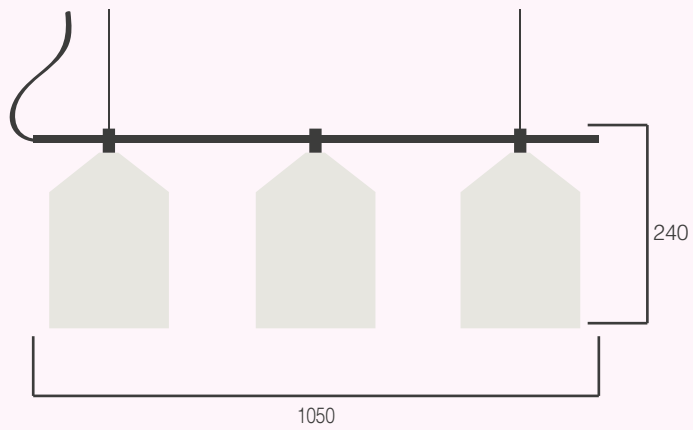

Esferra 3

Esferra 3

Materials	Powder coated aluminum, mouth blown opal glass, Fabric cord.
Dimensions (mm)	W :1050, H: 240.
Cord	1.2 meter.
Colour	Black.
Product Category	Pendant lamp.
Light source	3W LED bulb with E27 holder.

Bell 3

Bell 3

Materials Powder coated aluminum, Fabric cord.
Dimensions (mm) W: 1050, H: 485.
Cord 1.2 meter.
Colour Black.
Product Category Chandelier
Light source 6W LED bulb with E27 holder.

Esferra & Bell 180