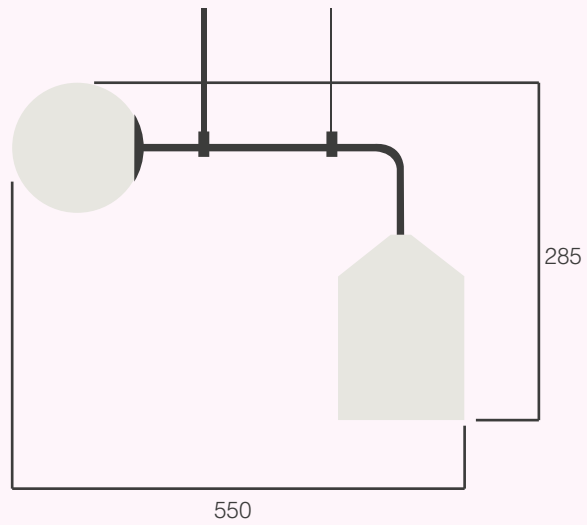

Bell 180

Bell 180

Materials Powder coated aluminum, Fabric cord.
Dimensions (mm) W: 400, H: 240.
Cord 1.2 meter.
Colour Black.
Product Category Pendant lamp.
Light source 6W LED bulb with E27 holder.

Esferra 90

Esferra 90

Materials Powder coated aluminum, brass mouth blown opal glass, Fabric cord.
Dimensions (mm) W: 550, H: 285
Cord 1.2 meter.
Colour Black.
Product Category Pendant lamp.
Light source 3W LED bulb with E27 holder.
6W LED bulb with E27 holder