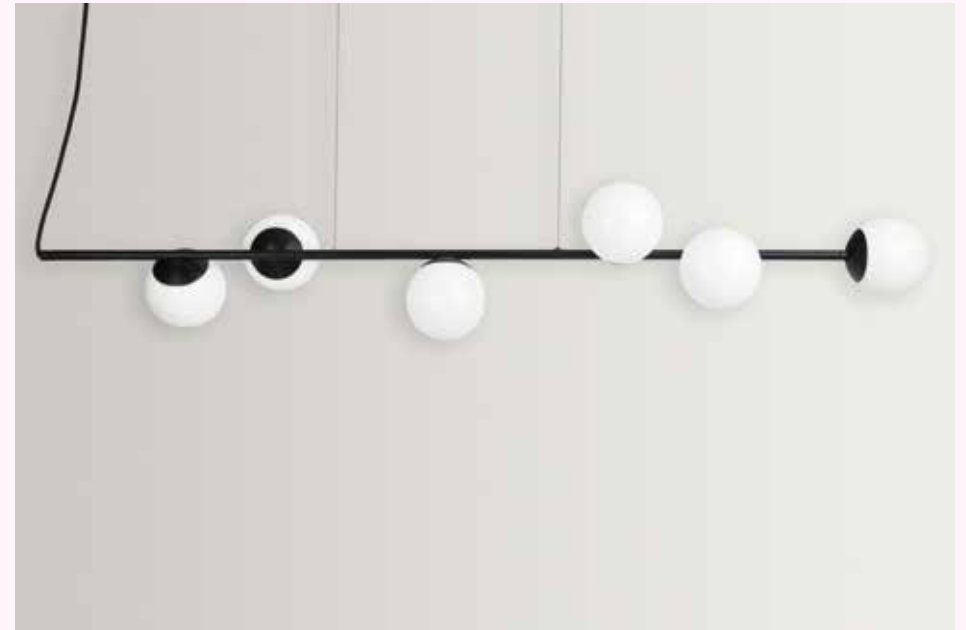

Esferra 6

Materials	Powder coated aluminum, mouth blown opal glass, Fabric cord.
Dimensions (mm)	W:1130, H: 260.
Cord	1.2 meter.
Colour	Black.
Product Category	Chandelier
Light source	3W LED bulb with E27 holder.