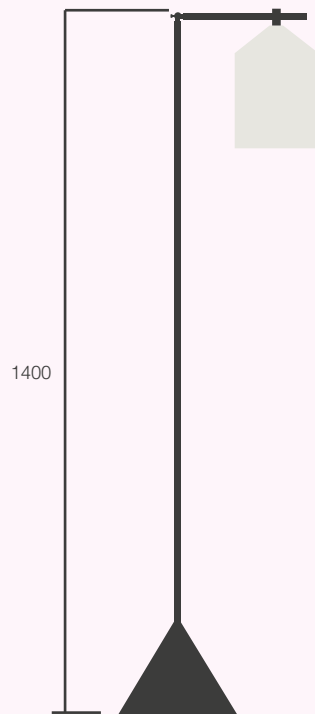

Bell

Bell

Materials Powder coated aluminum, brass, Fabric cord.
Dimensions (mm) W: 150, H: 270.
Cord 1.5 meter.
Colour Black.
Product Category Pendant lamp.
Light source 6W LED bulb with E27 holder.

Esferra Table

Bell 180

Bell 180

Materials Powder coated aluminum, Fabric cord.
Dimensions (mm) W: 400, H: 240.
Cord 1.2 meter.
Colour Black.
Product Category Pendant lamp.
Light source 6W LED bulb with E27 holder.

Esferra 90

Esferra 6 Floor

Esferra 6 Floor

Materials	Powder coated aluminum, mouth blown opal glass, Fabric cord.
Dimensions (mm)	W: 260, H:1400.
Cord	1.2 meter.
Colour	Black.
Product Category	Floor lamp.
Light source	3W LED bulb with E27 holder.

Bell 135 Floor

Bell 135 Floor

Materials	Powder coated aluminum, brass, Fabric cord.
Dimensions (mm)	W: 300, H: 135.
Cord	1.2 meter.
Colour	Black.
Product Category	Floor Lamp.
Light source	6W LED bulb with E27 holder.