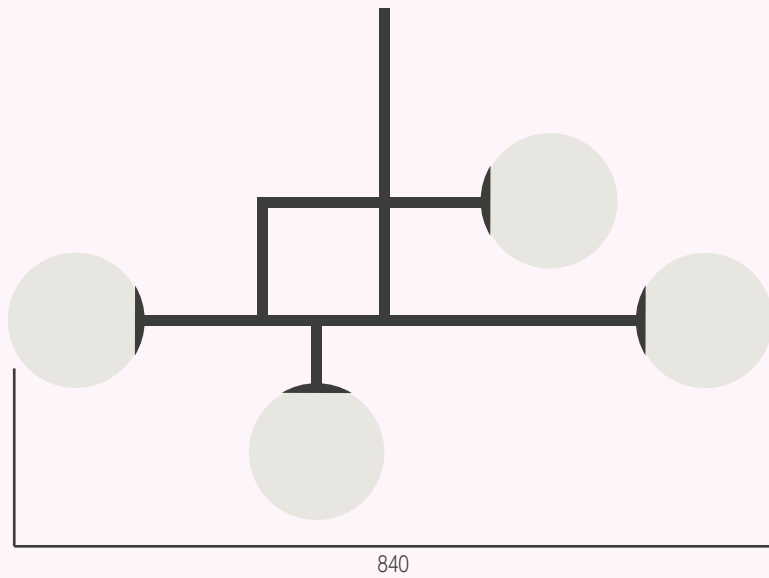

Top view

Esferra 4

Esferra 4

Materials Powder coated aluminum, mouth blown opal glass, Fabric cord.
Dimensions (mm) W: 840, H: 420.
Cord 1.2 meter.
Colour Black.
Product Category Chandelier
Light source 3W LED bulb with E27 holder.