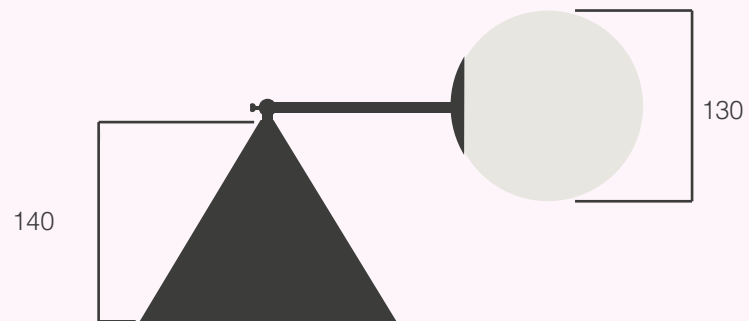

Bell

Bell

Materials Powder coated aluminum, brass, Fabric cord.
Dimensions (mm) W: 150, H: 270.
Cord 1.5 meter.
Colour Black.
Product Category Pendant lamp.
Light source 6W LED bulb with E27 holder.

Esferra Table

Esferra Table

Materials	Powder coated aluminum, brass and mouth blown opal glass, Fabric cord.
Dimensions (mm)	W: 320, H: 210.
Cord	1 meter.
Colour	Black.
Product Category	Table lamp.
Light source	3W LED bulb with E27 holder.