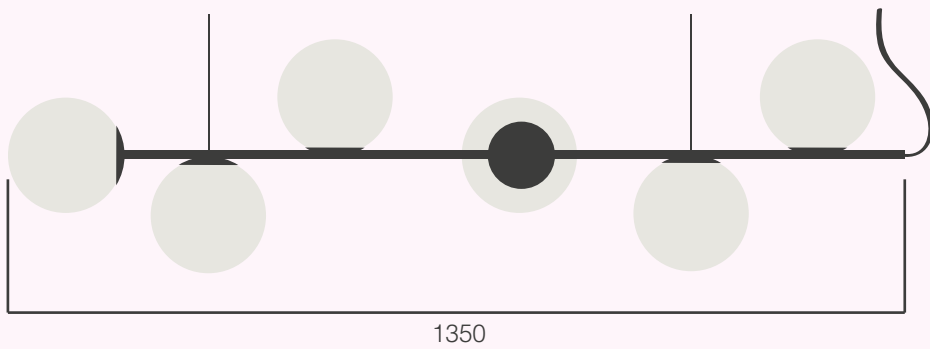

Esferra 120

Esferra 120

Materials Powder coated aluminum, mouth blown opal glass, Fabric cord.
Dimensions (mm) W:190, H: 420.
Cord 1.2 meter.
Colour Black.
Product Category Chandelier
Light source 3W LED bulb with E27 holder.

Top view

Esferra 4

Esferra 4

Materials Powder coated aluminum, mouth blown opal glass, Fabric cord.
Dimensions (mm) W: 840, H: 420.
Cord 1.2 meter.
Colour Black.
Product Category Chandelier
Light source 3W LED bulb with E27 holder.

Esferra 6

Esferra 6

Materials	Powder coated aluminum, mouth blown opal glass, Fabric cord.
Dimensions (mm)	W:1130, H: 260.
Cord	1.2 meter.
Colour	Black.
Product Category	Chandelier
Light source	3W LED bulb with E27 holder.