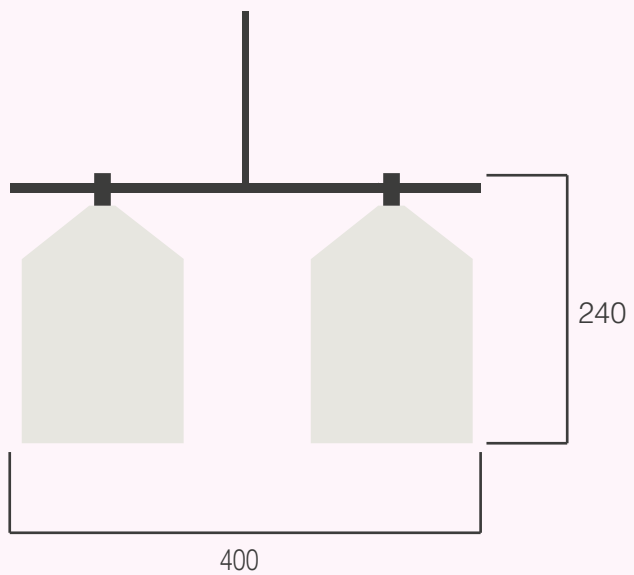

Bell

Bell

Materials Powder coated aluminum, brass, Fabric cord.
Dimensions (mm) W: 150, H: 270.
Cord 1.5 meter.
Colour Black.
Product Category Pendant lamp.
Light source 6W LED bulb with E27 holder.

Esferra Table

Esferra Table

Materials	Powder coated aluminum, brass and mouth blown opal glass, Fabric cord.
Dimensions (mm)	W: 320, H: 210.
Cord	1 meter.
Colour	Black.
Product Category	Table lamp.
Light source	3W LED bulb with E27 holder.

Bell 180

Bell 180

Materials Powder coated aluminum, Fabric cord.
Dimensions (mm) W: 400, H: 240.
Cord 1.2 meter.
Colour Black.
Product Category Pendant lamp.
Light source 6W LED bulb with E27 holder.

Esferra 90