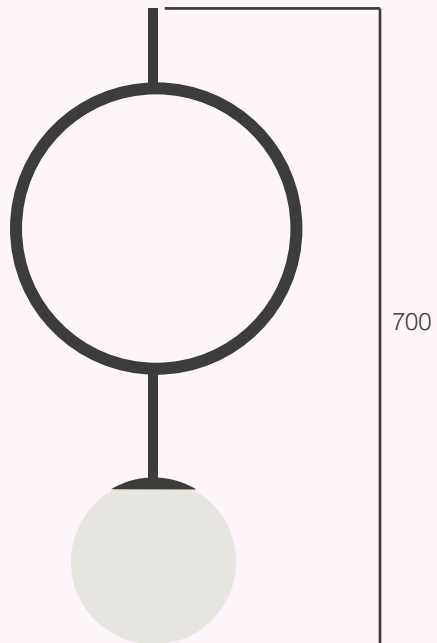

Esferra Table

Materials	Powder coated aluminum, brass and mouth blown opal glass, Fabric cord.
Dimensions (mm)	W: 320, H: 210.
Cord	1 meter.
Colour	Black.
Product Category	Table lamp.
Light source	3W LED bulb with E27 holder.

Bell 180

Bell 180

Materials Powder coated aluminum, Fabric cord.
Dimensions (mm) W: 400, H: 240.
Cord 1.2 meter.
Colour Black.
Product Category Pendant lamp.
Light source 6W LED bulb with E27 holder.

Esferra 90

Esferra 90

Materials Powder coated aluminum, brass mouth blown opal glass, Fabric cord.
Dimensions (mm) W: 550, H: 285
Cord 1.2 meter.
Colour Black.
Product Category Pendant lamp.
Light source 3W LED bulb with E27 holder.
6W LED bulb with E27 holder

Esferra Ring

Esferra Ring

Materials	Powder coated aluminum, brass and mouth blown opal glass, Fabric cord.
Dimensions (mm)	W:150, H: 190.
Cord	1.5 meter.
Colour	Black.
Product Category	Pendant lamp.
Light source	3W LED bulb with E27 holder.