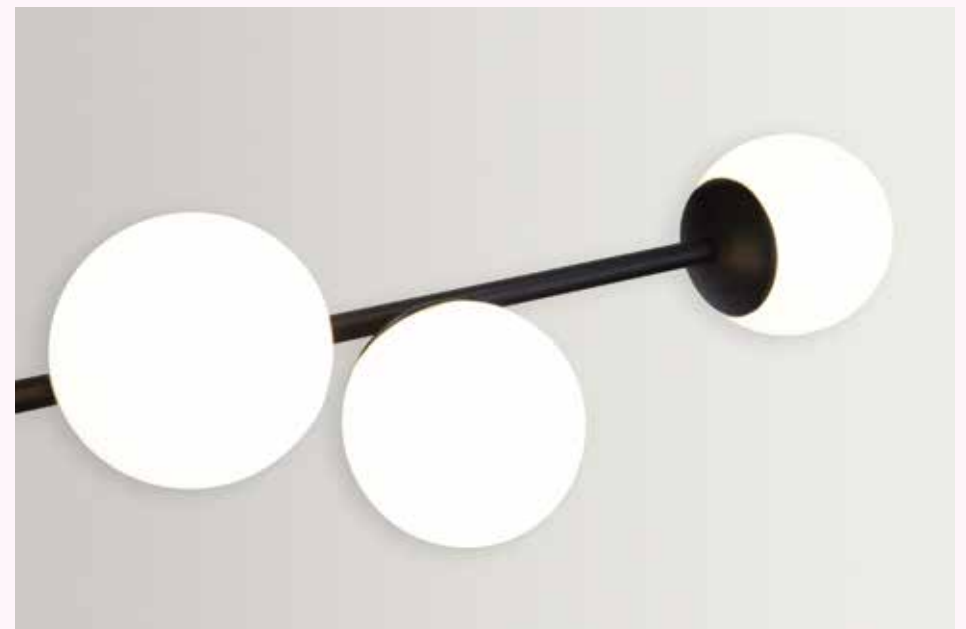

Esferra 6

Materials	Powder coated aluminum, mouth blown opal glass, Fabric cord.
Dimensions (mm)	W:1130, H: 260.
Cord	1.2 meter.
Colour	Black.
Product Category	Chandelier
Light source	3W LED bulb with E27 holder.