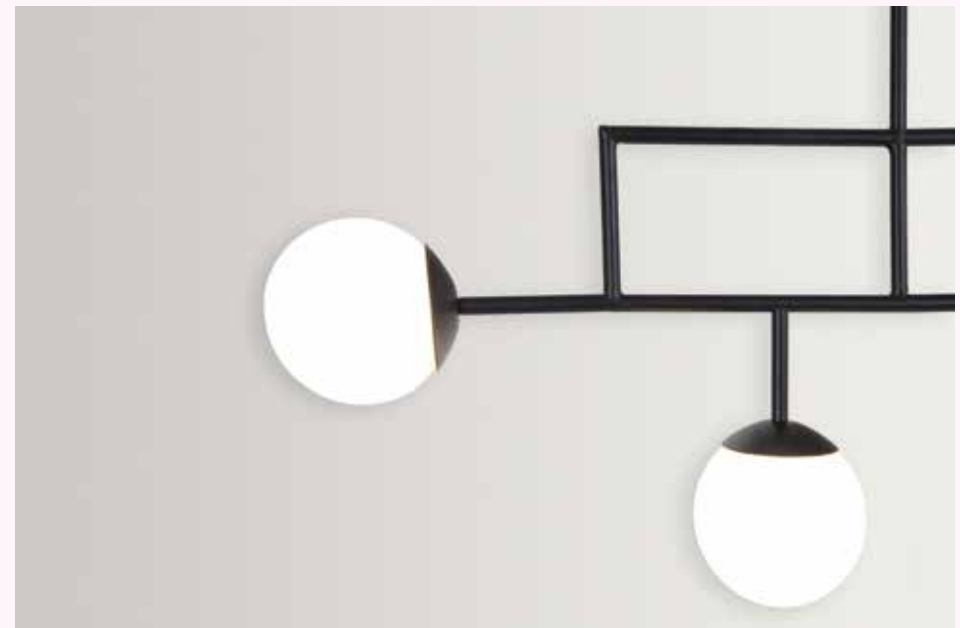

Top view

Esferra 4

Esferra 4

Materials Powder coated aluminum, mouth blown opal glass, Fabric cord.
Dimensions (mm) W: 840, H: 420.
Cord 1.2 meter.
Colour Black.
Product Category Chandelier
Light source 3W LED bulb with E27 holder.