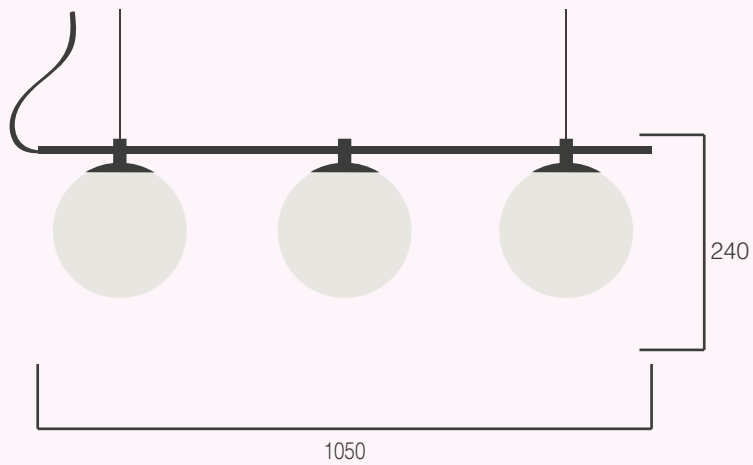

Bell 180

Bell 180

Materials Powder coated aluminum, Fabric cord.
Dimensions (mm) W: 400, H: 240.
Cord 1.2 meter.
Colour Black.
Product Category Pendant lamp.
Light source 6W LED bulb with E27 holder.

Esferra 90

Esferra 90

Materials Powder coated aluminum, brass mouth blown opal glass, Fabric cord.
Dimensions (mm) W: 550, H: 285
Cord 1.2 meter.
Colour Black.
Product Category Pendant lamp.
Light source 3W LED bulb with E27 holder.
6W LED bulb with E27 holder

Esferra Ring

Esferra Ring

Materials	Powder coated aluminum, brass and mouth blown opal glass, Fabric cord.
Dimensions (mm)	W:150, H: 190.
Cord	1.5 meter.
Colour	Black.
Product Category	Pendant lamp.
Light source	3W LED bulb with E27 holder.

Esferra 3

Esferra 3

Materials	Powder coated aluminum, mouth blown opal glass, Fabric cord.
Dimensions (mm)	W :1050, H: 240.
Cord	1.2 meter.
Colour	Black.
Product Category	Pendant lamp.
Light source	3W LED bulb with E27 holder.