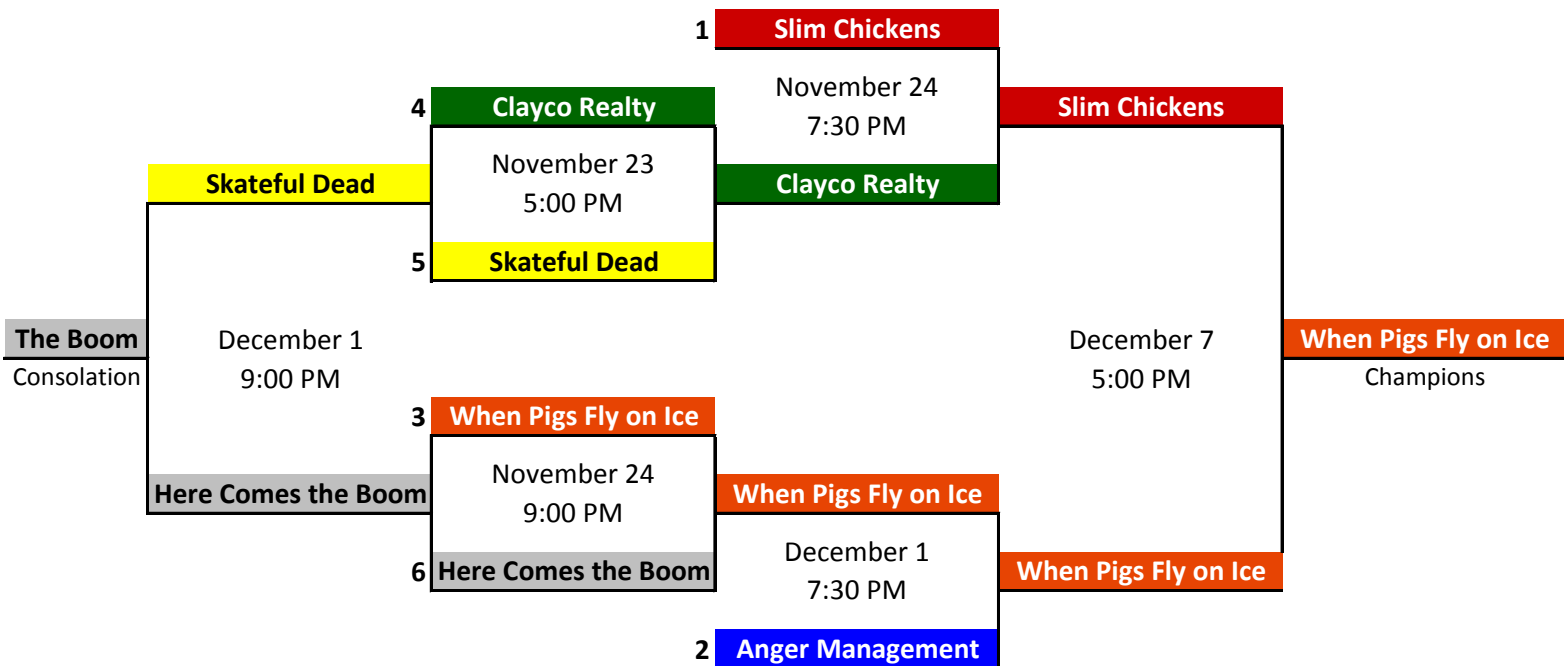

# Tournament Bracket

## Game Format

- \* First tiebreaker for seeding will be head to head record; second tiebreaker is goal differential
- \* Following the completion of the regular season will be a two week seeded tournament
- \* Games will be played in three 15 minute periods with clock stopping on dead plays
- \* Games tied at the end of regulation will go to a three person shootout
  - > If still tied after three person shootout a sudden death shootout will follow
  - > Shootout results do not count toward personal statistics
  - > Playoff games will first go to a five minute sudden death period before shootouts begin
- \* Each team will be allowed one 60 second timeout per game
- \* Team listed first on the schedule will be the home team on the scoreboard
- \* Games with an eight goal margin in the 3rd period will be subject to a running clock