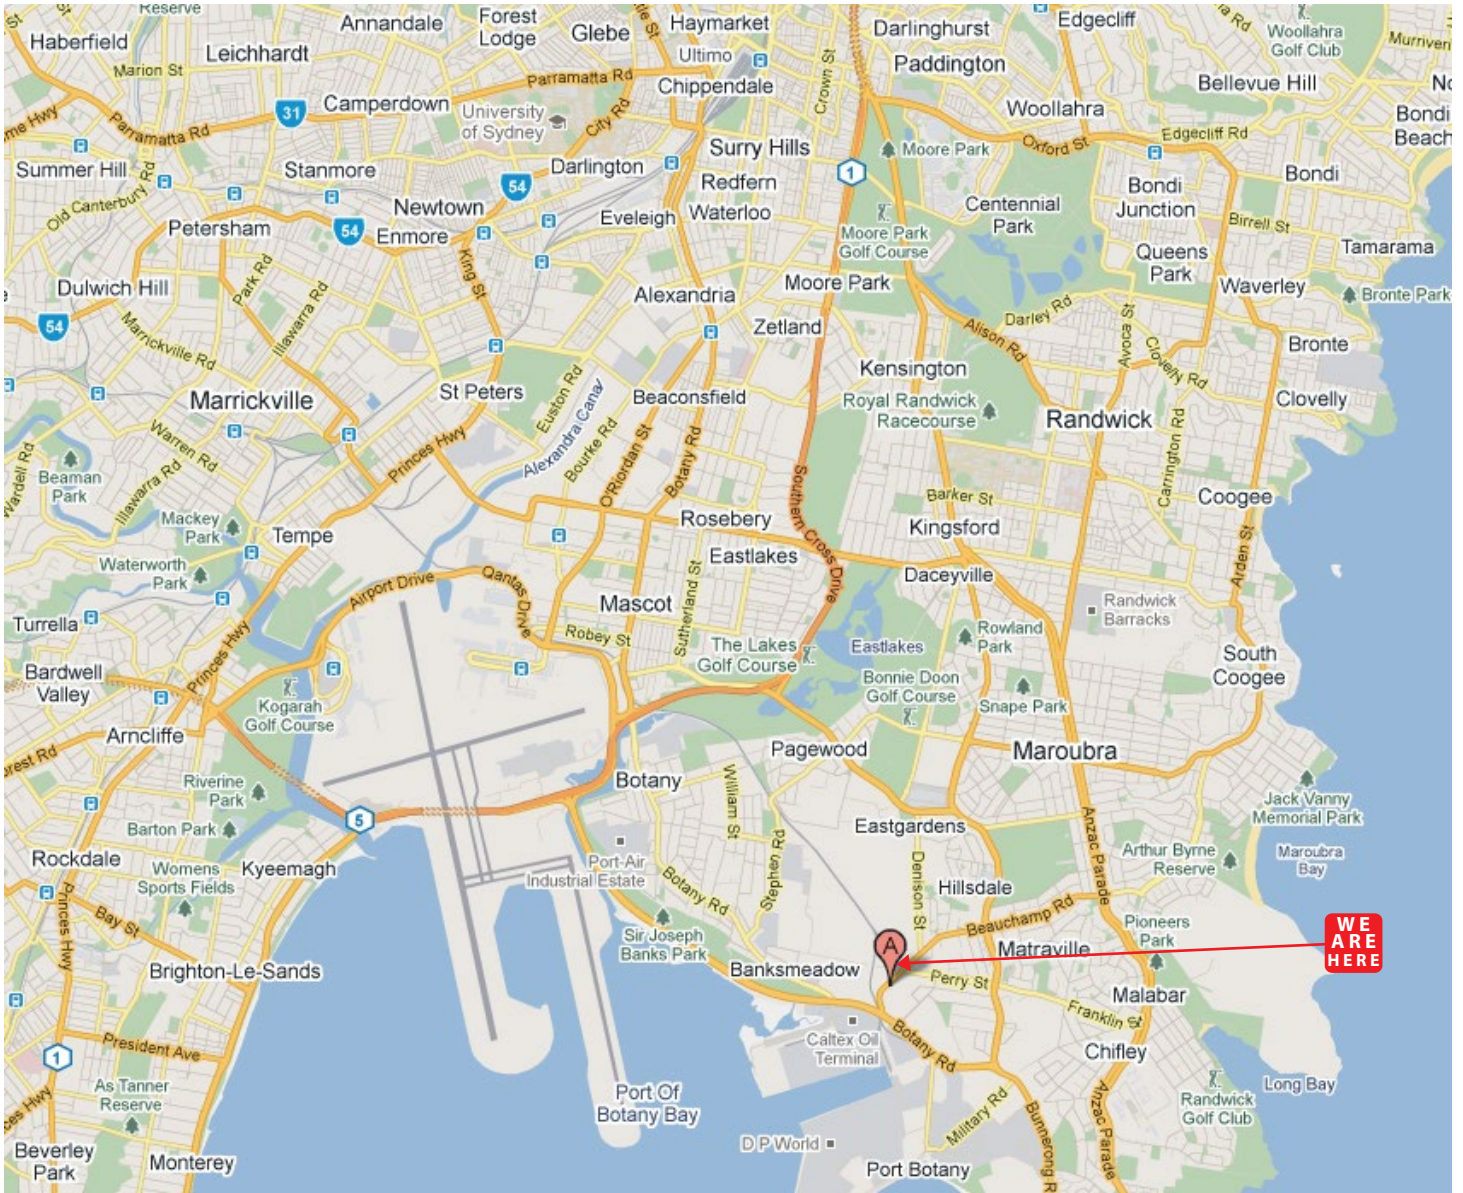

AXOLOTL · METAL · GLASS · CONCRETE

6/73 BEAUCHAMP ROAD MATRAVILLE, NSW, 2036

LOCATION

OUR DRIVEWAY IS LOCATED ON THE LEFT AFTER MITRE 10
WHEN TRAVELLING SOUTH

Opening Hours
Monday - Thursday: 7am - 4pm
Friday: 7am - 3pm
Saturday/Sunday: Closed

+612 9666 1207
@ info@axolotl.com.au
www.axolotl.com.au