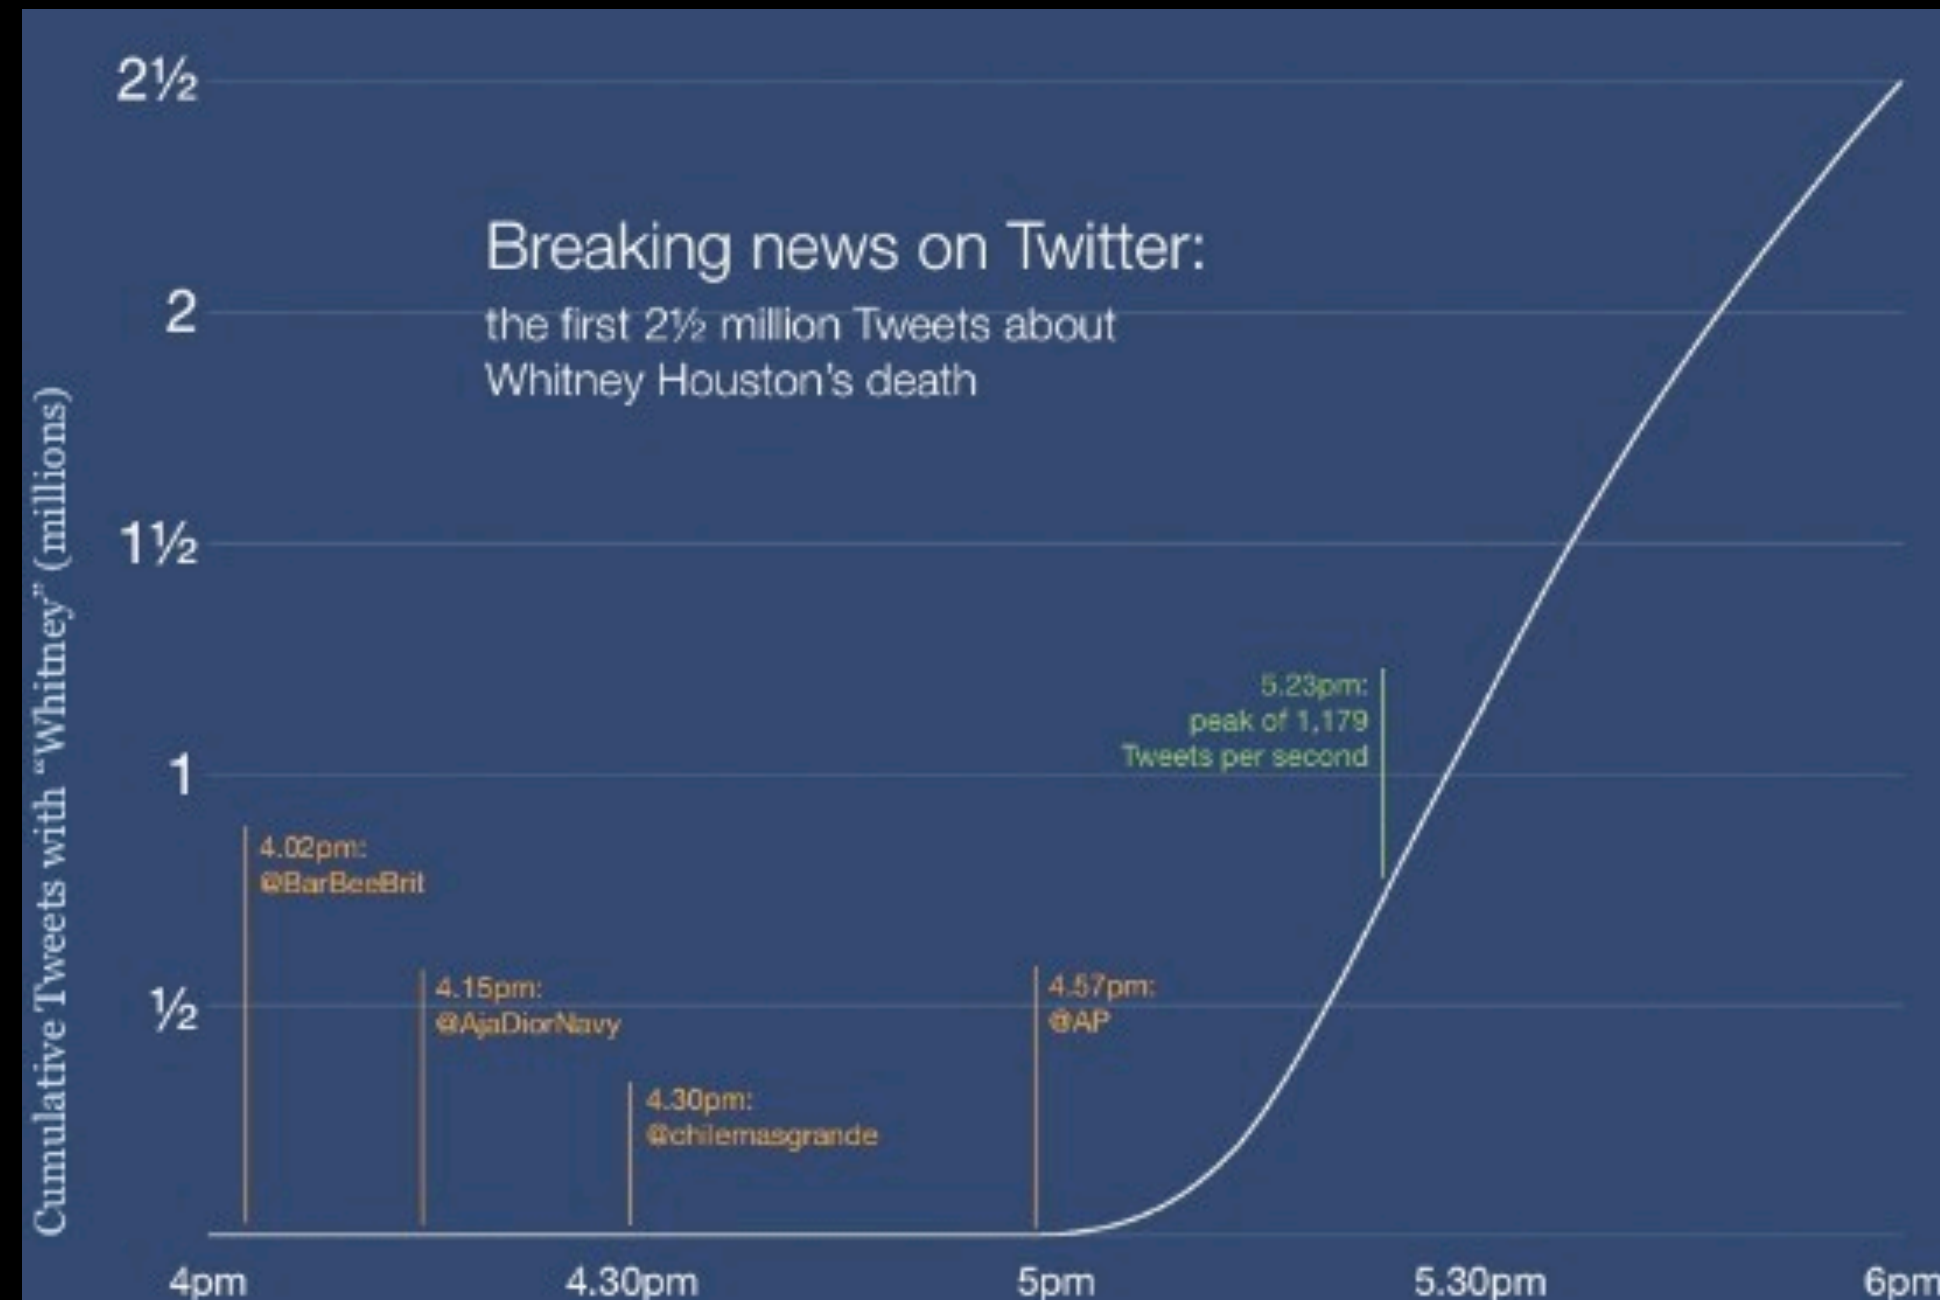

**Associated Press 4:57 PM**

# Whitney Houston's Death Feb. 11, 2012

**Tweets exploded to 2.5-million by 6 PM**