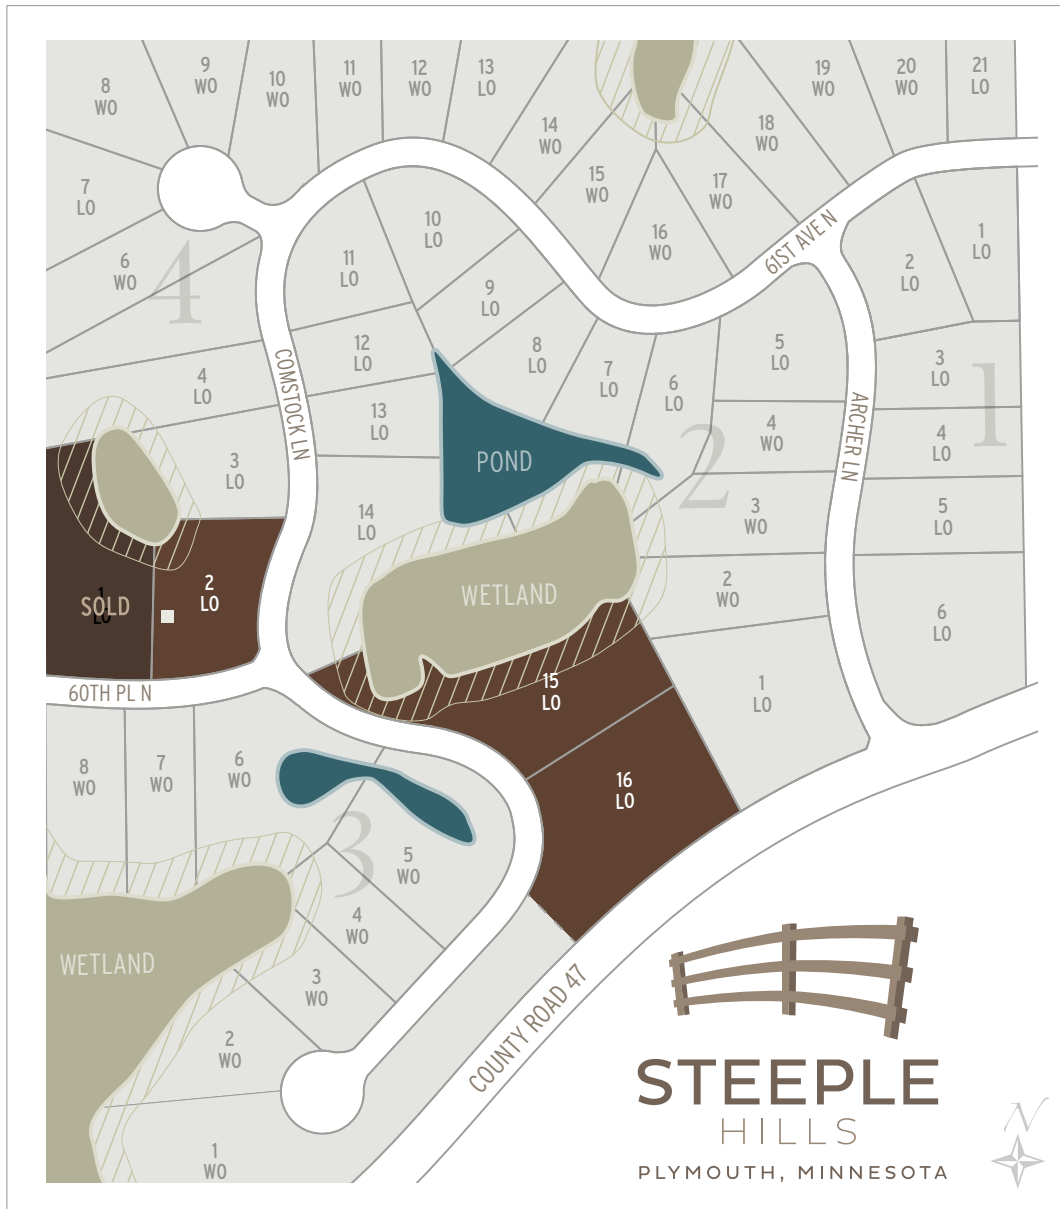

Welcome to Steeple Hills ~ 2nd Addition

BLK	LOT	ADDRESS	LOT SIZE (ACRES)	BUILD	PRICE
2	15	6040 COMSTOCK LANE N	.91	MODEL - LO	\$649,900
2	16	6030 COMSTOCK LANE N	.53	LO	\$155,000
4	1	16620 60TH PLACE N	.52	LO	SOLD
4	2	6055 COMSTOCK LANE N	.33	LO	\$165,000

Call for updated lot status and availability. Prices subject to change without notice.