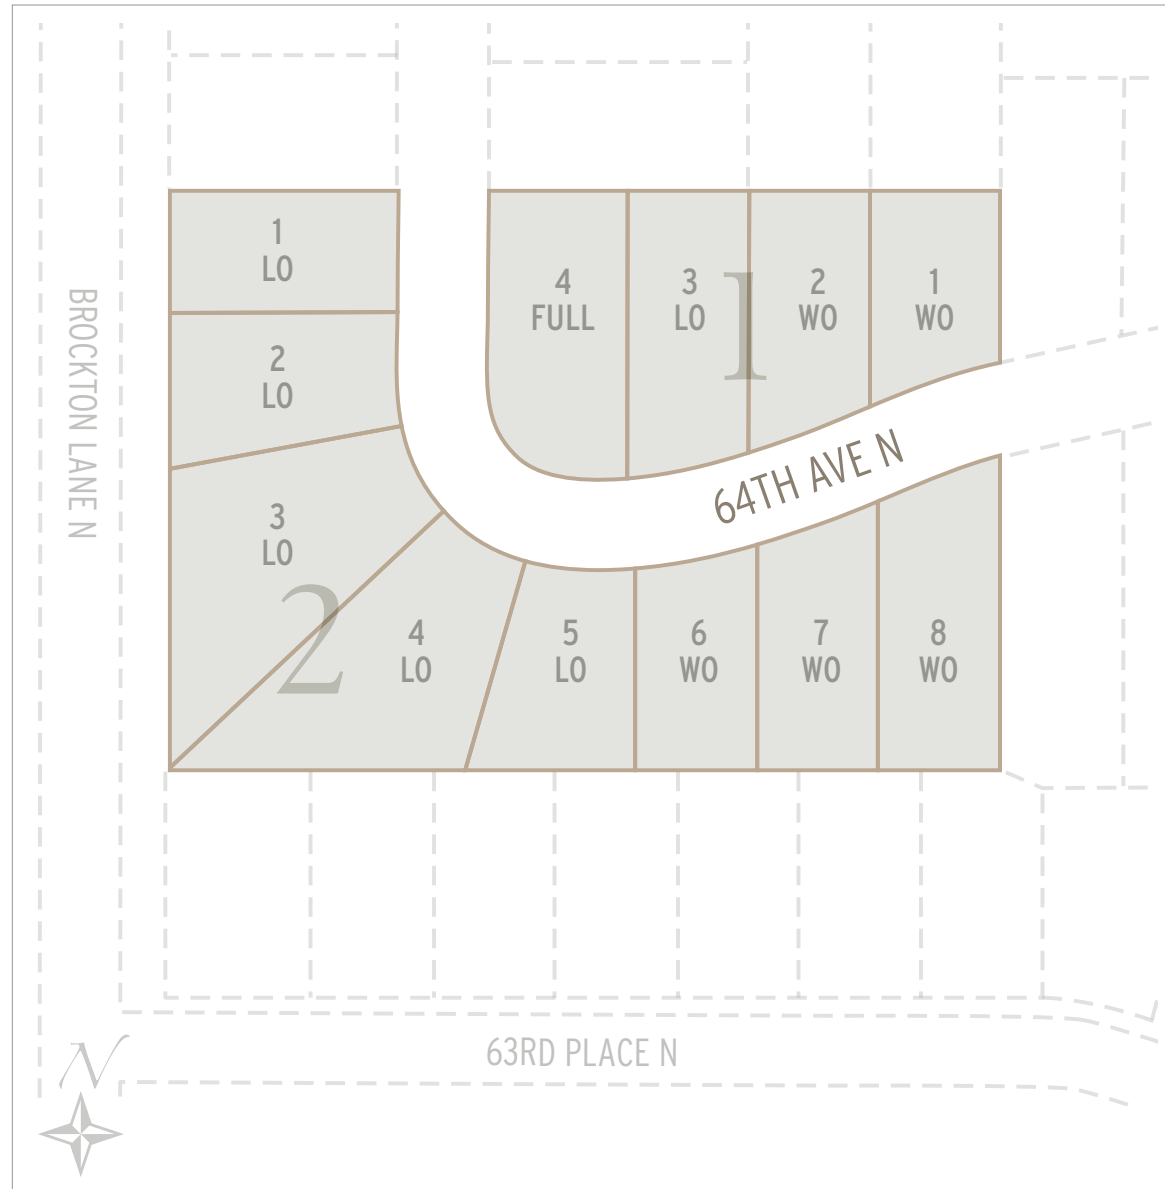

Welcome to Ploceus Meadows

BLK	LOT	ADDRESS	LOT SIZE (ACRES)	BUILD
1	1	18938 64TH AVE N	.25	WALKOUT
1	2	18966 64TH AVE N	.29	WALKOUT
1	3	18984 64TH AVE N	.33	LOOKOUT
1	4	18992 64TH AVE N	.38	FULL
2	1	6407 ALVARADO LANE N	.28	LOOKOUT
2	2	6403 ALVARADO LANE N	.31	LOOKOUT
2	3	6401 ALVARADO LANE N	.51	LOOKOUT
2	4	19043 64TH AVE N	.47	LOOKOUT
2	5	18991 64TH AVE N	.28	LOOKOUT
2	6	18983 64TH AVE N	.25	WALKOUT
2	7	18965 64TH AVE N	.30	WALKOUT
2	8	18933 64TH AVE N	.35	WALKOUT

Call for updated lot status and availability.