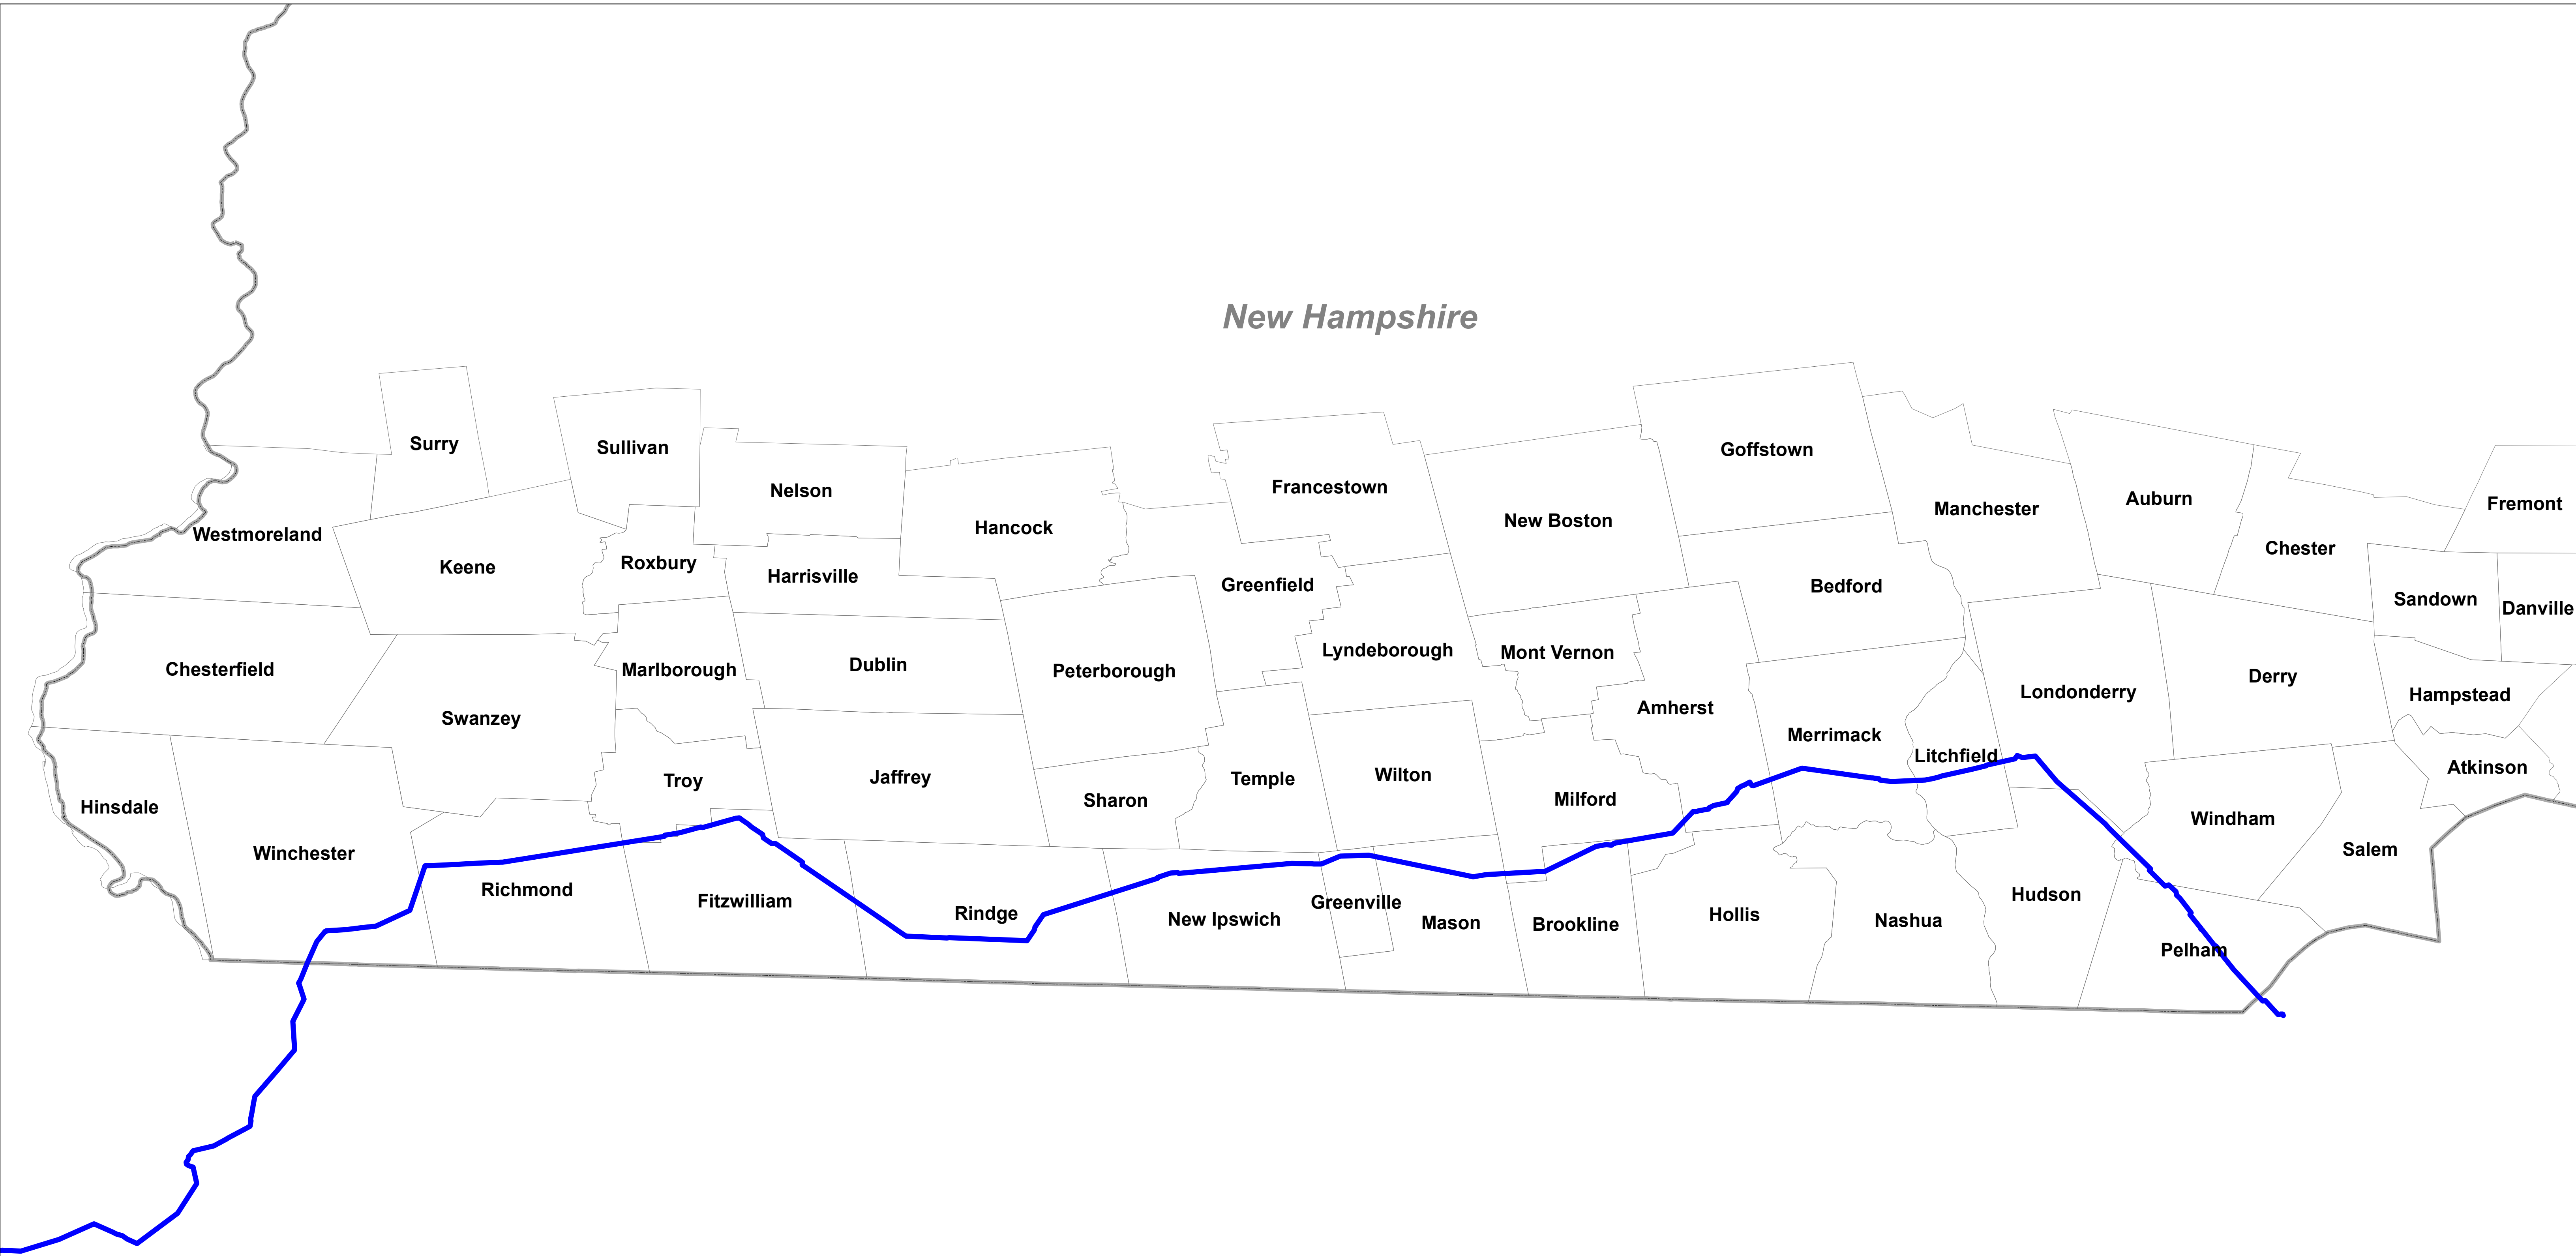

New Hampshire

Legend

-  Powerline Alternative
-  NH Towns