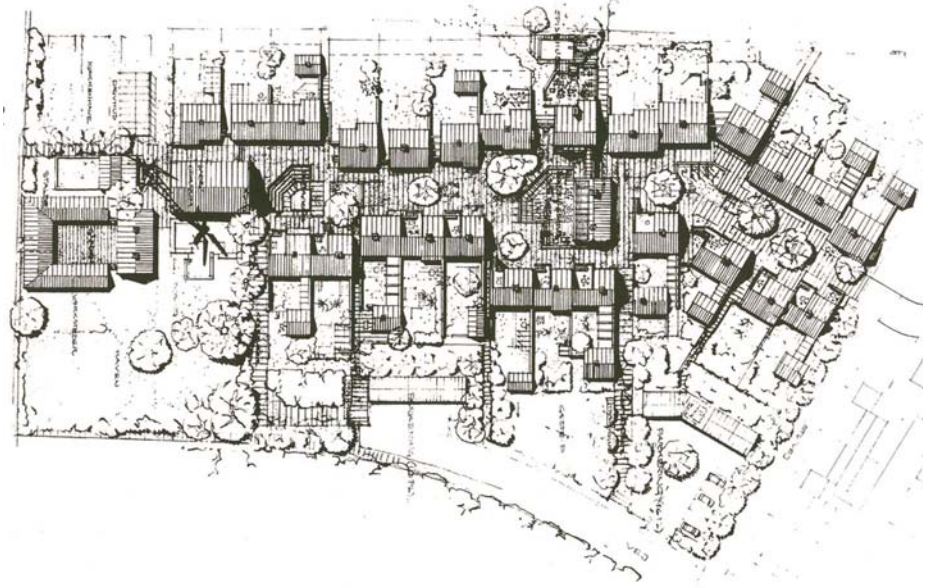

Bakken

Humblebaek, Denmark

Year Completed: 1980
Architect: Tegnestuen Bakken
Number of Units: 25
Context: Suburban

Unit Entries and Pathways

Site Plan

Residential Units

Common House

Building Exteriors and Landscape