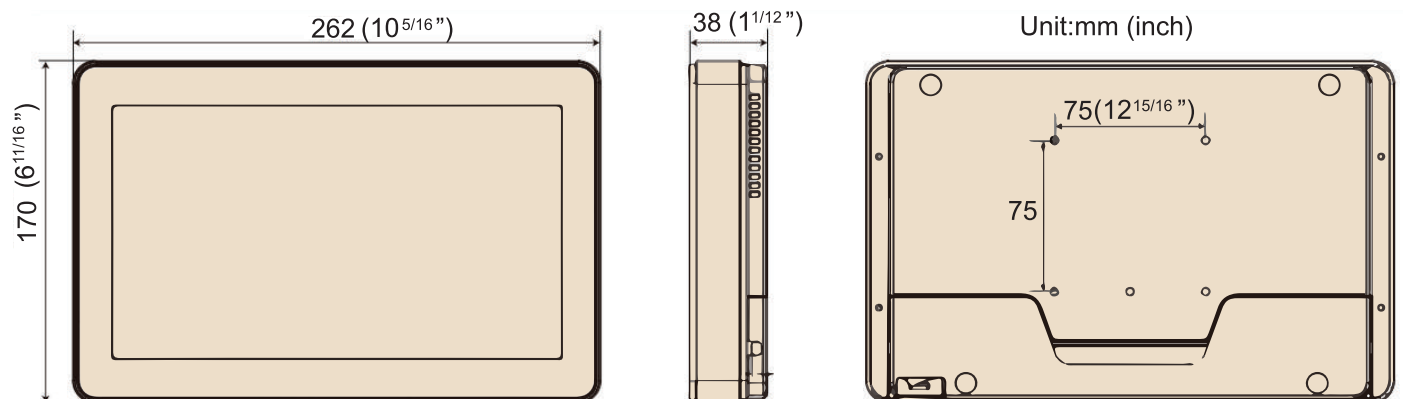

WANDA 15 inch

LCD Touch Panel Size - 15^{5/16"} (16:9 ratio), 1366 x 768

Unit Dimensions - 390 x 45 x 240mm (15^{3/8"} x 1^{3/4"} x 9^{1/2"})

Weight - 4.9kg (10.7lbs)

Mounting - VESA Mount 100 x 100mm (3^{15/16"} x 3^{15/16"})

Power - Standard Power 110-220V

Shipping Weight - 5.5kg (12.1lbs)

Shipping Dimensions - 501.7 x 184.2 x 381mm
 (19^{3/8"} x 7^{1/4"} x 15")

Unit:mm (inch)

WANDA 10 inch

LCD Touch Panel Size - 10^{1/8"} inch (16:9 ratio), 1366 x 768

Unit Height - 262 x 38 x 170mm (10^{3/8"} x 1^{1/2"} x 6^{5/8"})

Weight - 1.5kg (3.3lbs)

Mounting - VESA Mount 75 x 75mm (2^{7/8"} x 2^{7/8"})

Power - Standard Power 110-220V

Shipping Weight - 3kg (6.6lbs)

Shipping Dimensions - 346.1 x 140 x 311.2mm
 (13^{5/8"} x 5^{1/2"} x 12^{1/4"})

Unit:mm (inch)