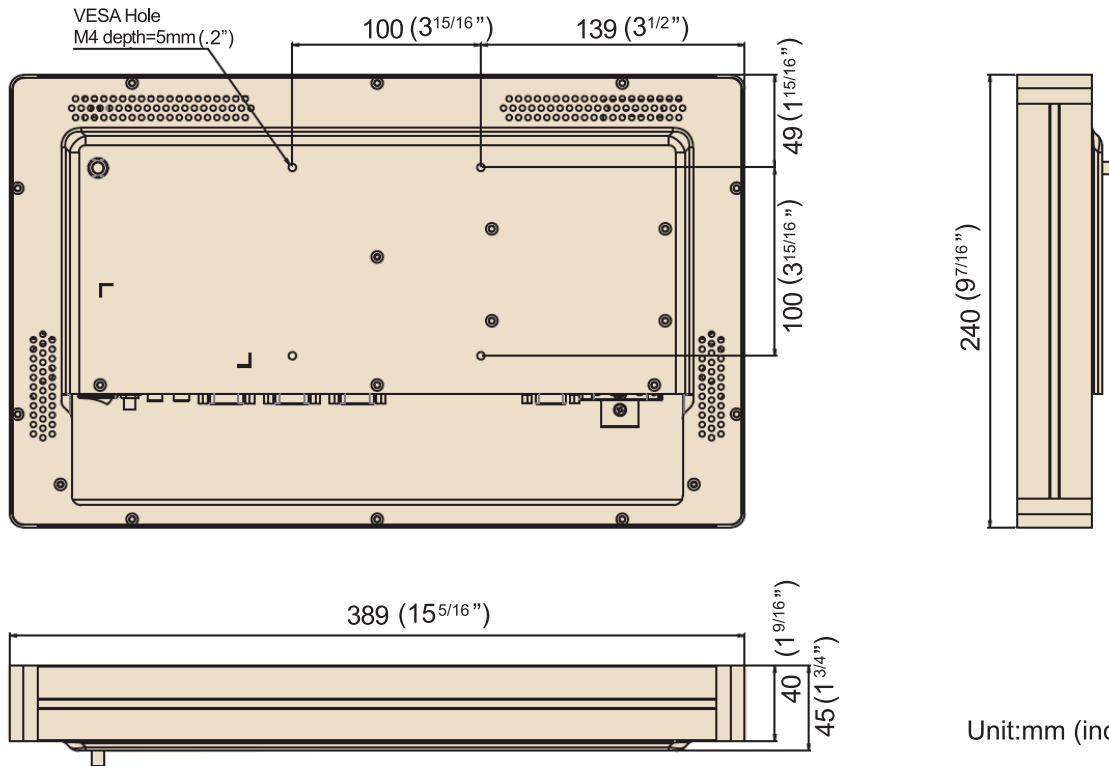

WANDA 15 inch

LCD Touch Panel Size - 15^{5/16"} (16:9 ratio), 1366 x 768

Unit Dimensions - 390 x 45 x 240mm (15^{3/8"} x 1^{3/4"} x 9^{1/2"})

Weight - 4.9kg (10.7lbs)

Mounting - VESA Mount 100 x 100mm (3^{15/16"} x 3^{15/16"})

Power - Standard Power 110-220V

Shipping Weight - 5.5kg (12.1lbs)

Shipping Dimensions - 501.7 x 184.2 x 381mm
 (19^{3/8"} x 7^{1/4"} x 15")

Unit:mm (inch)

WANDA 10 inch

LCD Touch Panel Size - 10^{1/8"} inch (16:9 ratio), 1366 x 768

Unit Height - 262 x 38 x 170mm (10^{3/8"} x 1^{1/2"} x 6^{5/8"})

Weight - 1.5kg (3.3lbs)

Mounting - VESA Mount 75 x 75mm (2^{7/8"} x 2^{7/8"})

Power - Standard Power 110-220V

Shipping Weight - 3kg (6.6lbs)

Shipping Dimensions - 346.1 x 140 x 311.2mm
 (13^{5/8"} x 5^{1/2"} x 12^{1/4"})

Unit:mm (inch)