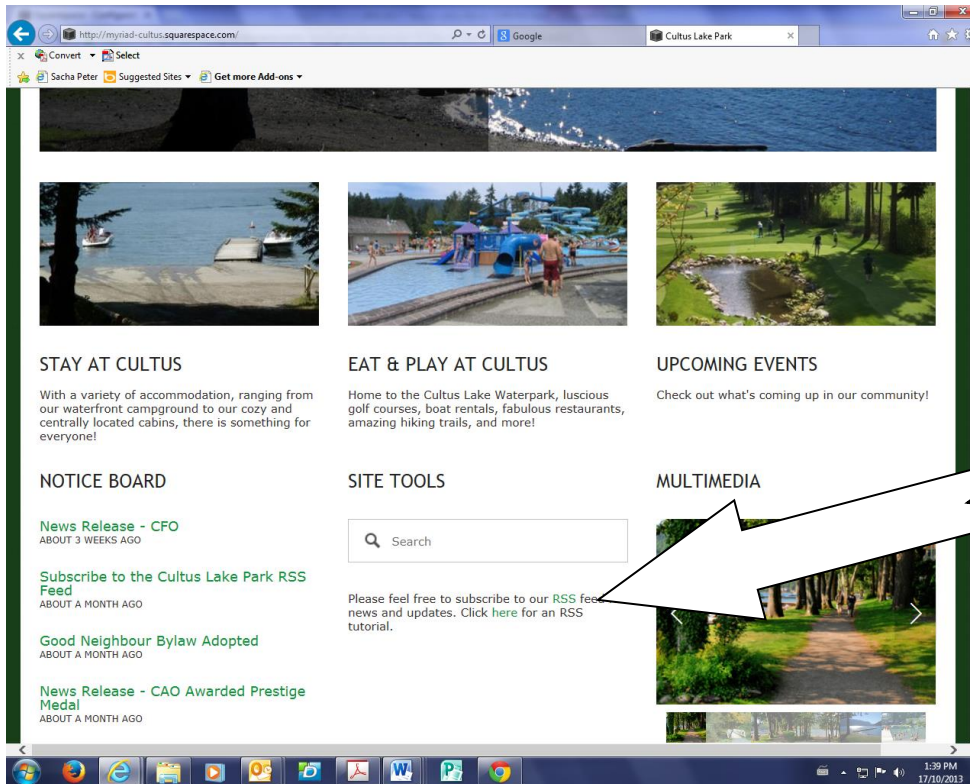

Welcome to the www.cultuslake.bc.ca website

Here's how to subscribe to Cultus Lake Park's RSS feed:

On the HOME PAGE:

Find the **RSS** text link below "Site Tools" and the "Search box".

Click on the underlined green word **RSS** (the subscription link)

When you click the RSS subscription link, you will be redirected to the page below, and you can then decide how you want your content delivered, click on the arrowhead for a drop down menu.

Once you select how you would like to receive your notifications, click on **"SUBSCRIBE NOW"** located just below the drop down menu as shown below.