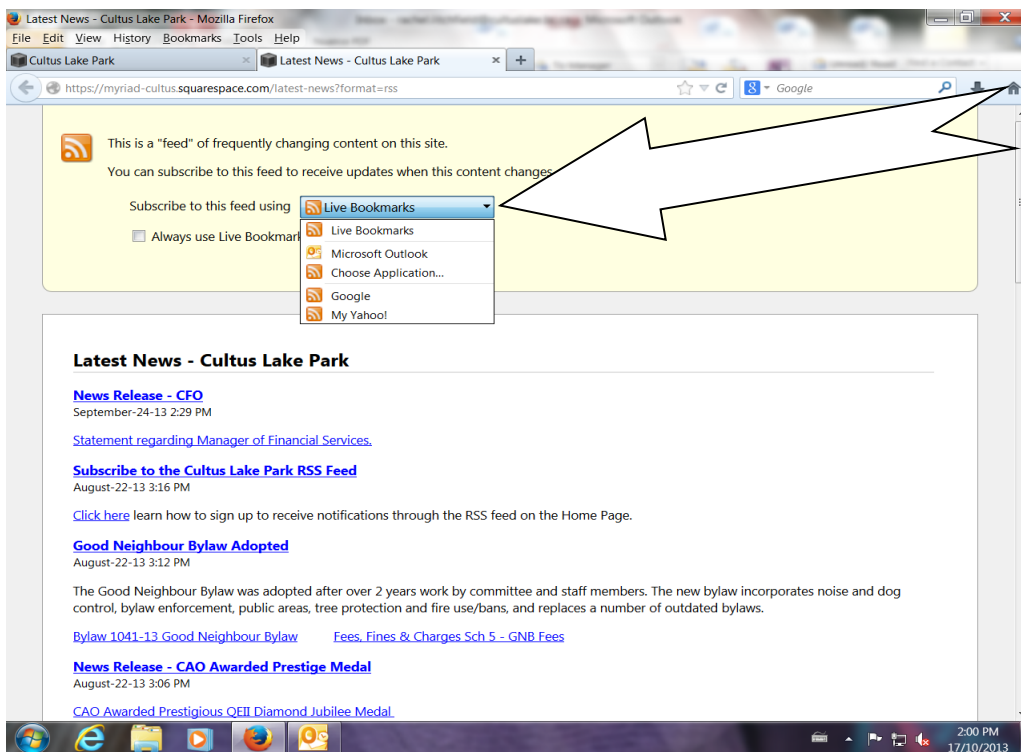

Welcome to the www.cultuslake.bc.ca website

Here's how to subscribe to Cultus Lake Park's RSS feed:

On the HOME PAGE:

Find the **RSS** text link below "Site Tools" and the "Search box".

Click on the underlined green word **RSS** (the subscription link)

When you click the RSS subscription link, you will be redirected to the page below, and you can then decide how you want your content delivered, click on the arrowhead for a drop down menu.

Once you select how you would like to receive your notifications, click on **"SUBSCRIBE NOW"** located just below the drop down menu as shown below.