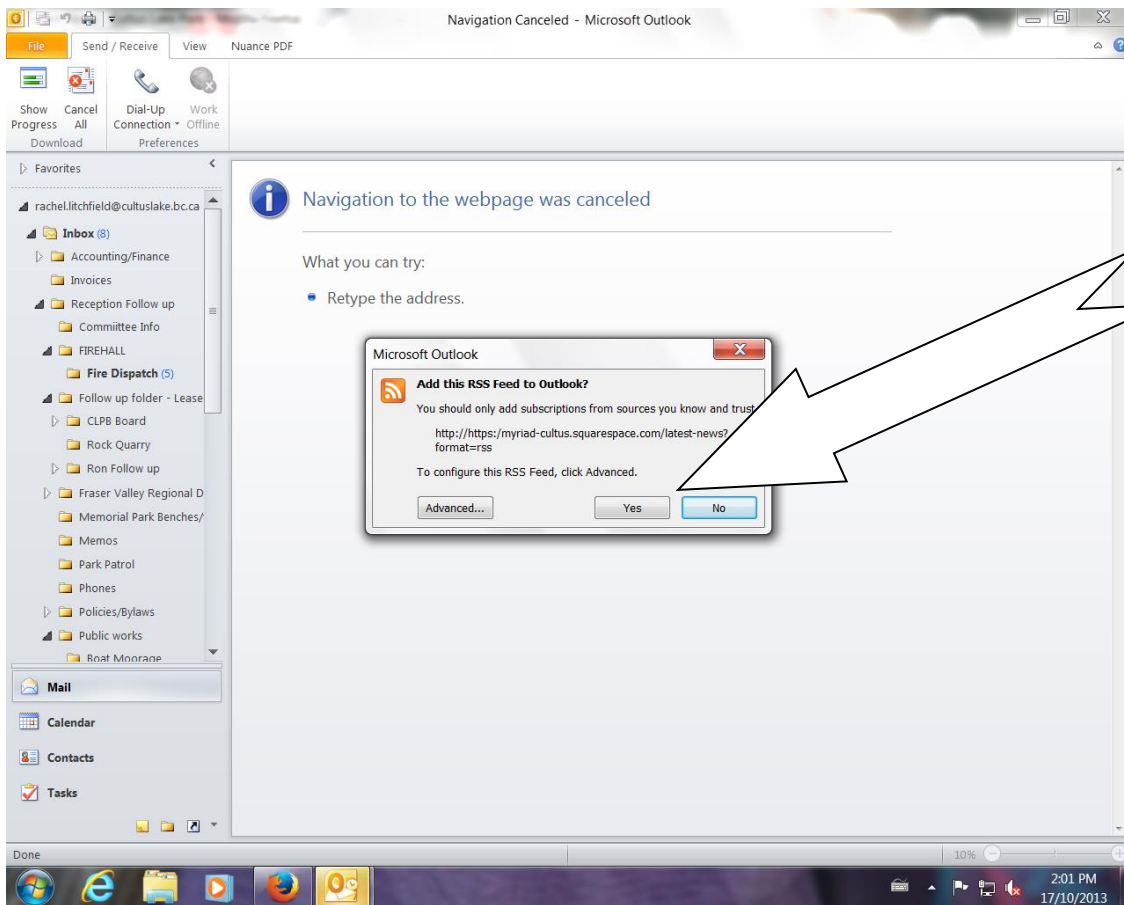

You will be prompted to confirm if you wish to have the RSS feed added to your media choice. It is safe to select "YES" to get "Latest News" updates that are posted to the website. Thank you!