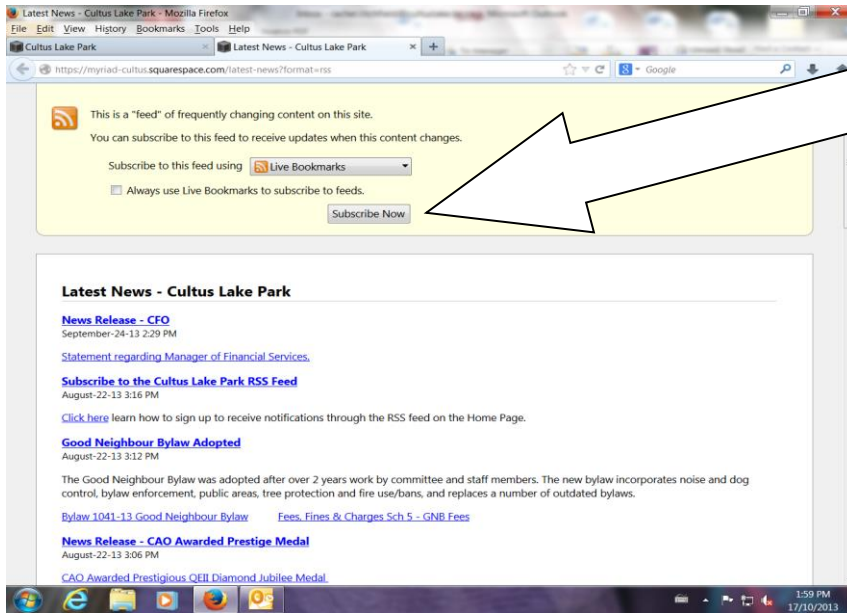

Welcome to the www.cultuslake.bc.ca website

Here's how to subscribe to Cultus Lake Park's RSS feed:

On the HOME PAGE:

Find the **RSS** text link below "Site Tools" and the "Search box".

Click on the underlined green word **RSS** (the subscription link)

When you click the RSS subscription link, you will be redirected to the page below, and you can then decide how you want your content delivered, click on the arrowhead for a drop down menu.

Once you select how you would like to receive your notifications, click on **"SUBSCRIBE NOW"** located just below the drop down menu as shown below.