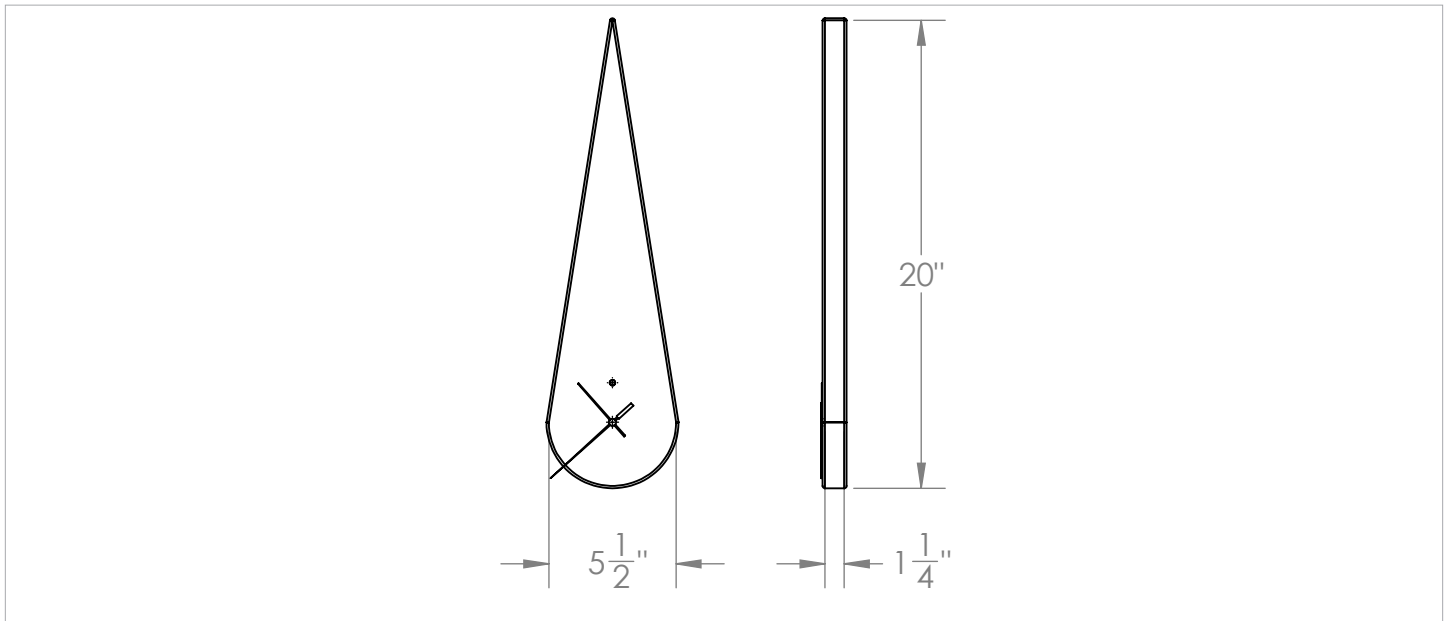

## CONEY CLOCK

This elegant wall clock was originally designed for a Hurricane Sandy Relief auction. It's teardrop/raindrop shape and material speaks to the impact the storm made on many NYC communities.

Collection	Pick Up
Designed	2013
Materials	Ipe
Finishes	
Dimensions	20" x 5-1/2" x 1-1/4"
Weight	2.8 lbs
Lead Time	6-8 weeks
Production	New York City
Shown In	Ipe from the Coney Island boardwalk