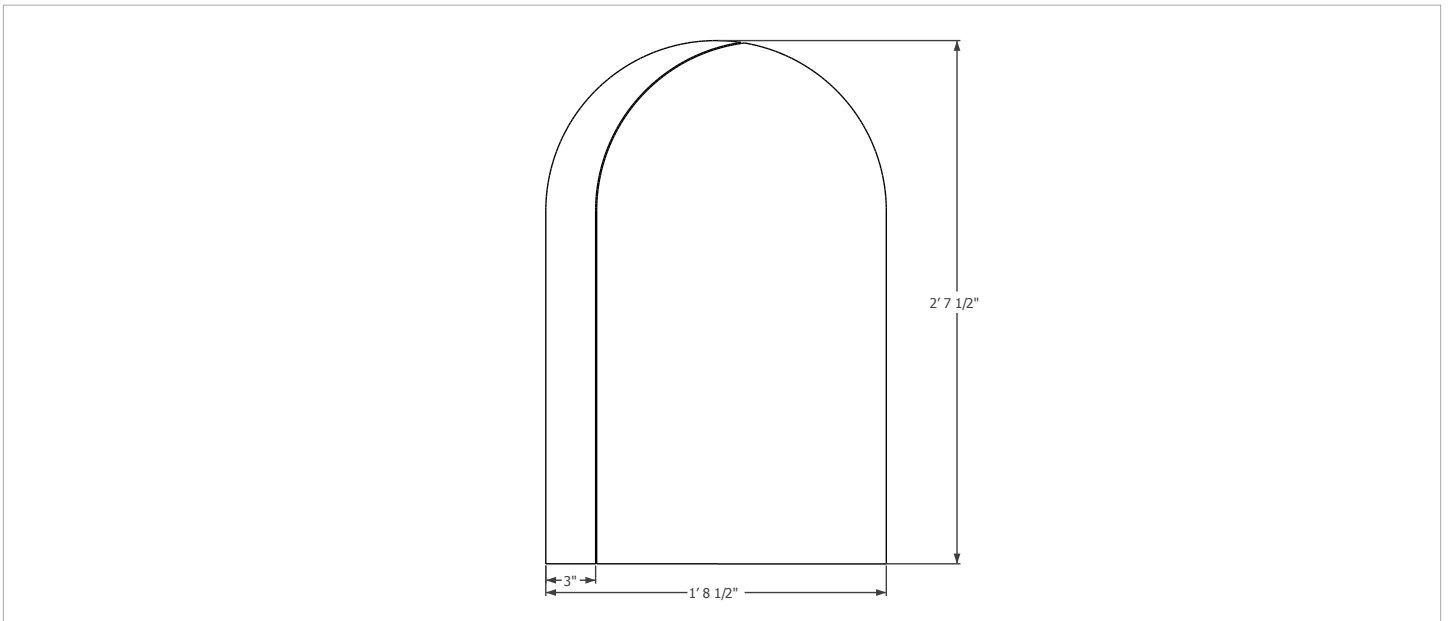

ARCH MIRROR

Arch Mirrors are composed of pieces of glass mirror of varying tints that together create an elegant optical illusion of three dimensional windows and doorways. The tints are arranged by tone to enhance the shaded effect on the different planes of the shape. Each mirror is framed with a line of thin solid wood.

Collection	Arch
Designed	2015
Materials	Mirror and walnut frame
Finishes	Glass tints and frame customizable
Dimensions	32" x 21" x 1"
Weight	26.5 lbs
Lead Time	6 - 10 weeks
Production	New York City
Shown In	Black and clear mirror, walnut frame