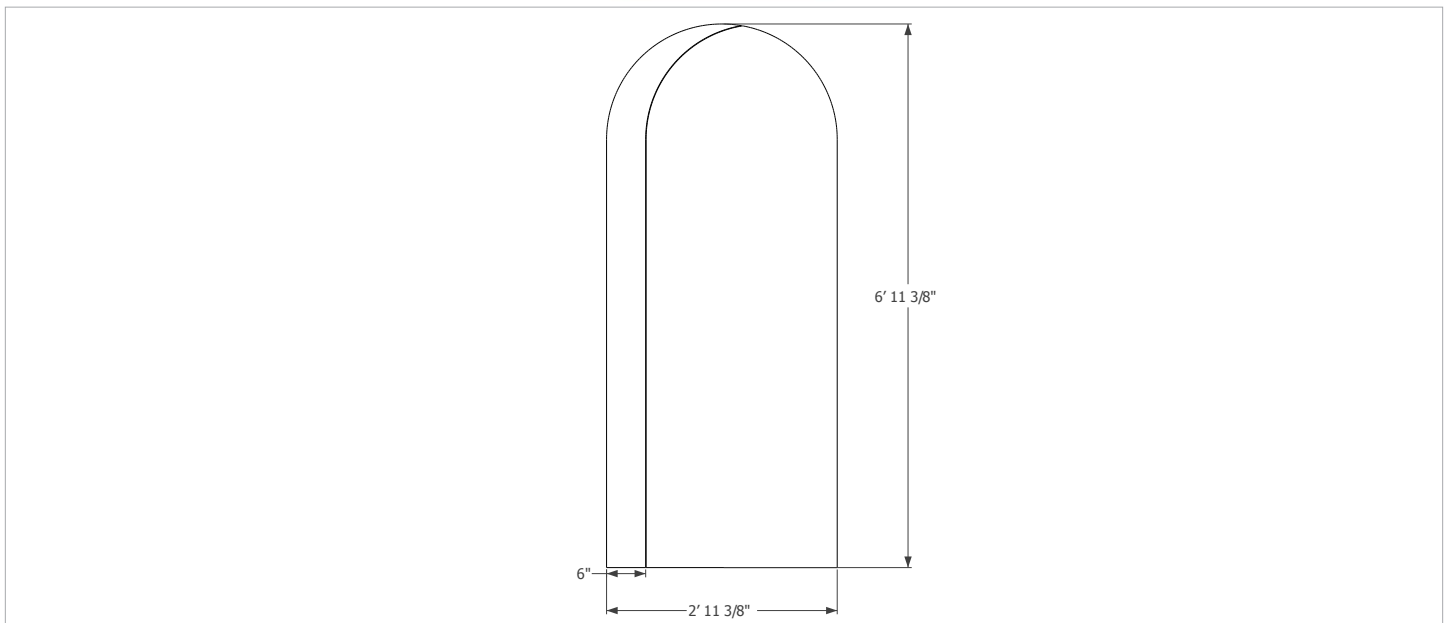

ARCH FLOOR MIRROR

Arch Mirrors are composed of pieces of glass mirror of varying tints that together create an elegant optical illusion of three dimensional windows and doorways. The tints are arranged by tone to enhance the shaded effect on the different planes of the shape. Each mirror is framed with a line of thin solid wood.

Collection	Arch
Designed	2015
Materials	Mirror and walnut frame
Finishes	Glass tints and frame customizable
Dimensions	84" x 36" x 1"
Weight	120 lbs
Lead Time	6 - 10 weeks
Production	New York City
Shown In	Black and clear mirror, walnut frame