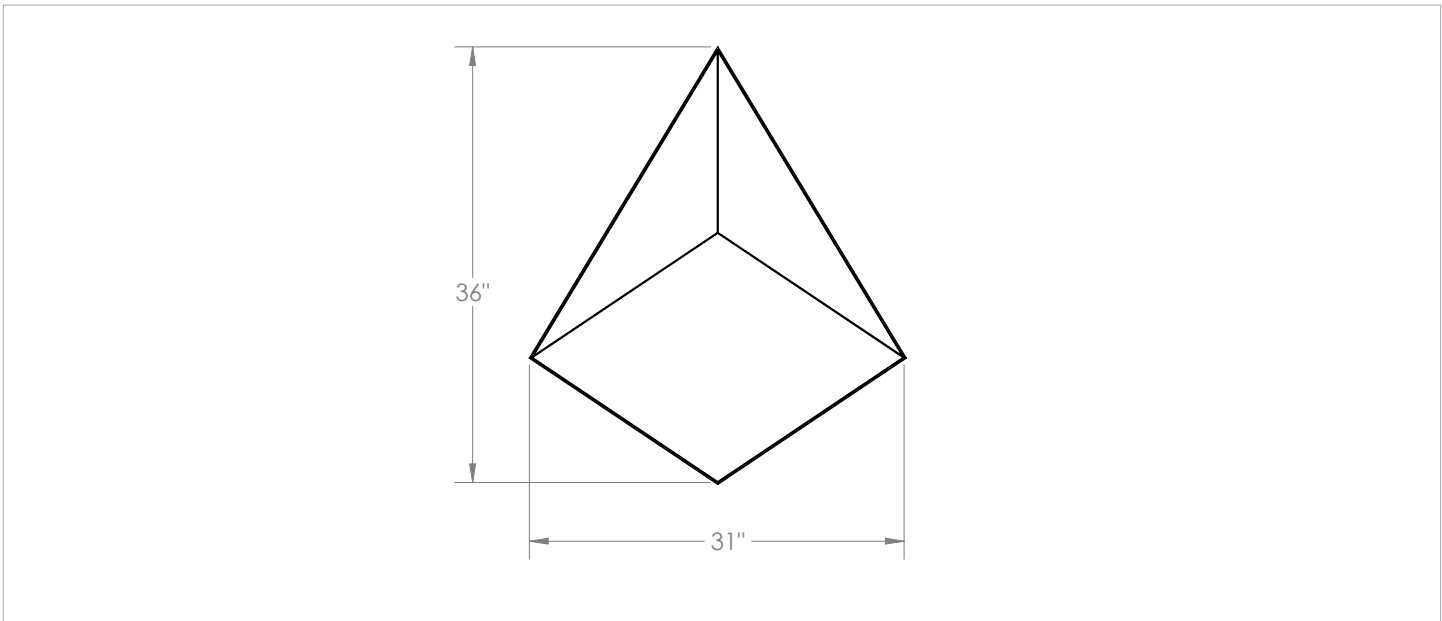

PYRAMID MIRROR

The Pyramid Mirror is composed of tinted mirror pieces arranged to give it visual depth and dimension.

Collection	Shape
Designed	2014
Materials	Mirror and walnut frame
Finishes	Glass tint and frame finish are customizable
Dimensions	31" x 36" x 1"
Weight	14 lbs
Lead Time	6 - 10 weeks
Production	New York City
Shown In	Black, green and clear mirror, walnut frame