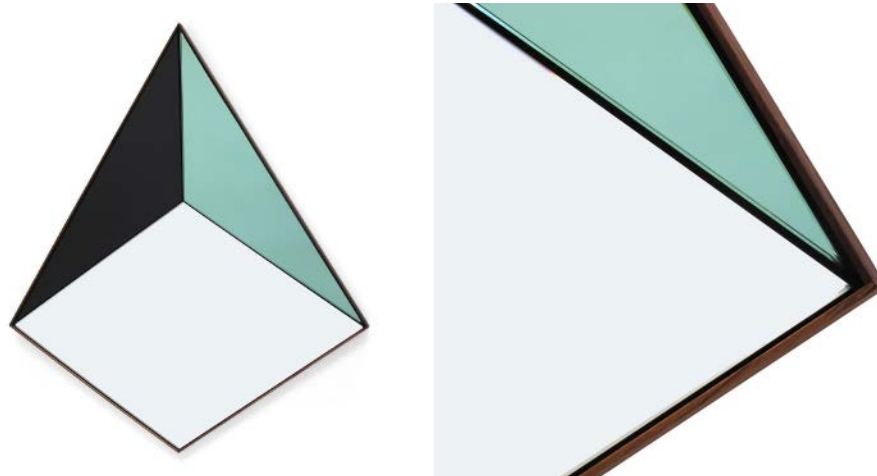

PYRAMID MIRROR

The Pyramid Mirror is composed of tinted mirror pieces arranged to give it visual depth and dimension.

Collection	Shape
Designed	2014
Materials	Mirror and walnut frame
Finishes	Glass tint and frame finish are customizable
Dimensions	31" x 36" x 1"
Weight	14 lbs
Lead Time	6 - 10 weeks
Production	New York City
Shown In	Black, green and clear mirror, walnut frame

Mirror Tints