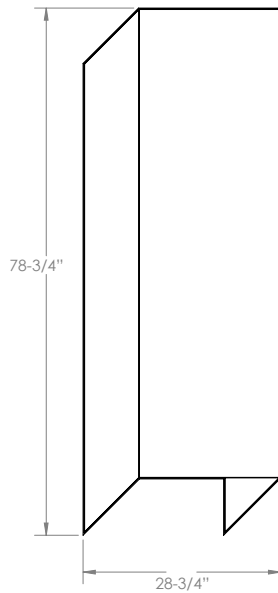

FOLD FLOOR MIRROR

Inspired by folded paper models made in Bower's studio, the Fold Floor Mirror is composed of tinted mirror pieces arranged to give it visual depth and dimension.

Collection	Shape
Designed	2014
Materials	Mirror and walnut frame
Finishes	Glass tint and frame finish are customizable
Dimensions	28-3/4" x 78-3/4" x 1"
Weight	75 lbs
Lead Time	6 - 10 weeks
Production	New York City
Shown In	Black, bronze, clear mirror, black walnut frame