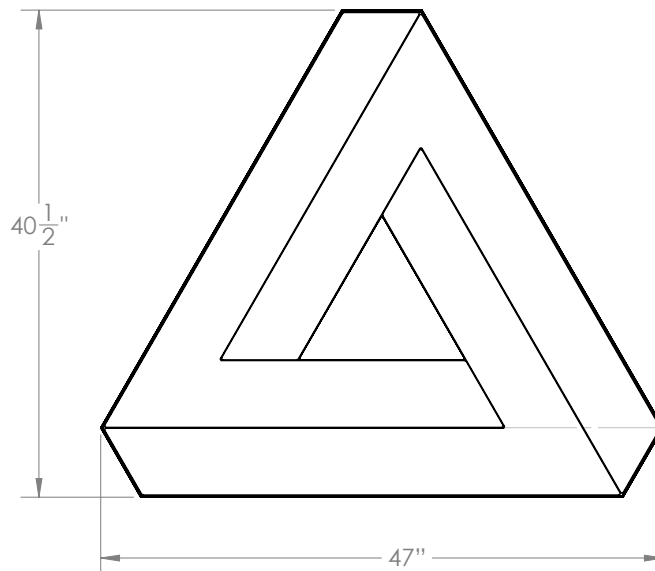

## TRIBAR MIRROR

Our homage to Oscar Reutersvard's impossible object, the Penrose triangle, the Tribar Mirror is composed of tinted mirror pieces arranged to give it visual depth and impossible dimension.

Collection	Shape
Designed	2015
Materials	Mirror and walnut frame
Finishes	Glass tint and frame finish are customizable
Dimensions	40-1/2" x 47" x 1"
Weight	
Lead Time	6 - 10 weeks
Production	New York City
Shown In	Black, peach, bronze, and clear mirror, walnut frame