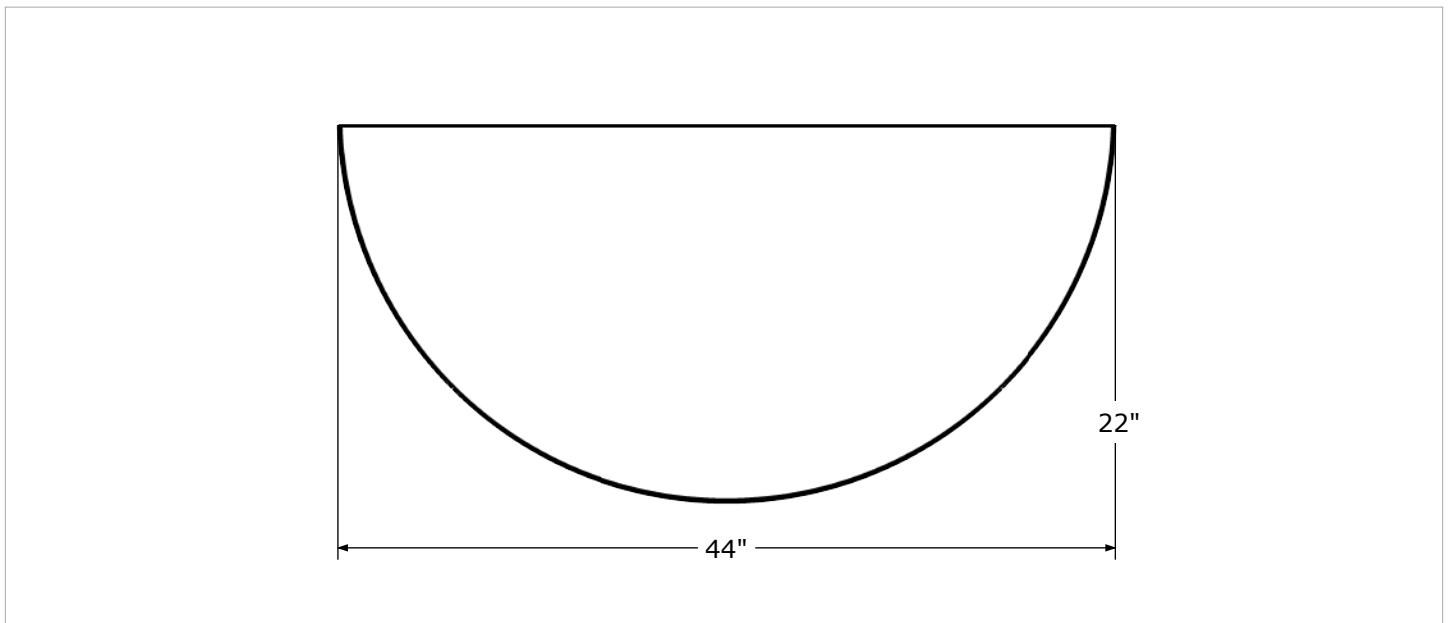

HALF CIRCLE MIRROR

The Half Circle Mirror is a versatile piece that can be hung in multiple orientations. Framed by a thin strip of walnut. Available in a range of glass tints.

Collection	Shape
Designed	2016
Materials	Mirror and walnut
Finishes	Glass tint and frame finish customizable
Dimensions	44" x 22" x 1"
Weight	
Lead Time	6 - 10 weeks
Production	New York City
Shown In	Peach mirror, walnut frame