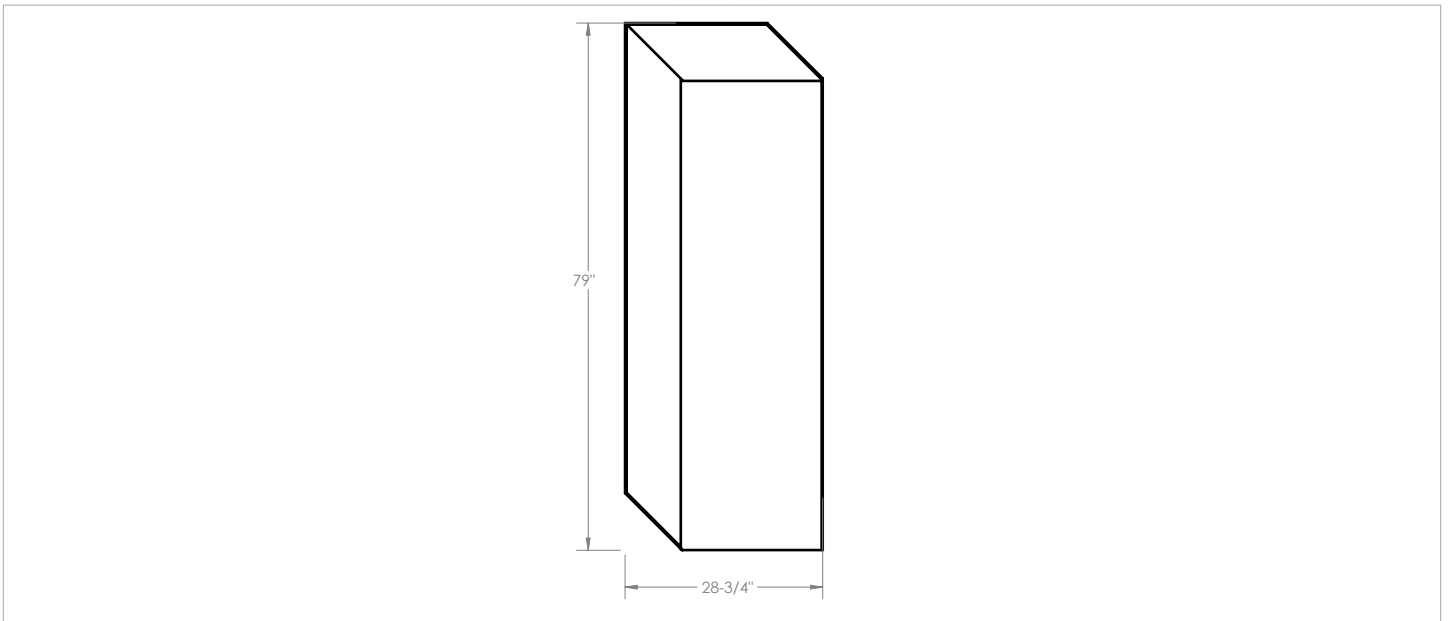

CUBOID FLOOR MIRROR

The Cuboid Floor Mirror is composed of tinted mirror pieces arranged to give it visual depth and dimension.

Collection	Shape
Designed	2015
Materials	Mirror and walnut frame
Finishes	Glass tint and frame finish are customizable
Dimensions	28-3/4" x 79" x 1"
Weight	95 lbs
Lead Time	6 - 10 weeks
Production	New York City
Shown In	Black, peach and clear mirror, walnut frame