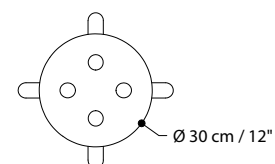

Dimensions

Specifications are subject to change without prior notice.

Basaltic Stool

L 40 x W 40 x H 40 cm

L 15" x W 15" x H 15"

Packaging

L 41 x W 41 x H 44 cm

L 16" x W 16" x H 17"