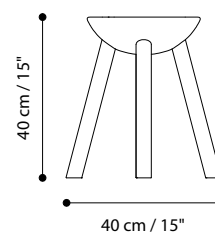

nono is an authorized distributor of this Panorámica product.

*Each design is hand crafted. While every effort is made to maintain uniformity, slight variations may occur in shape and finishes.