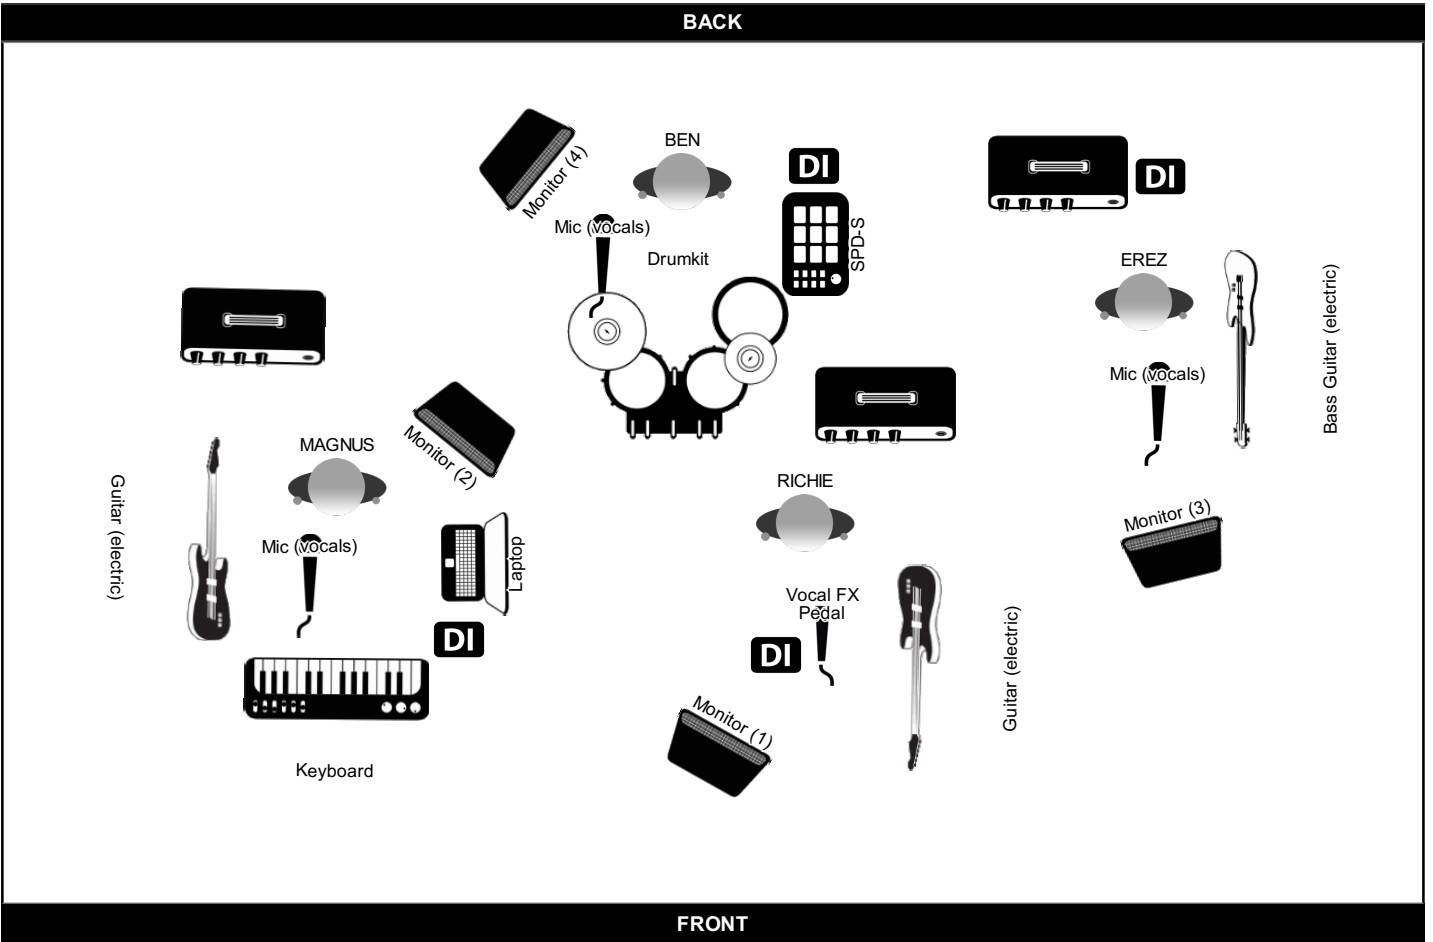

Bannerman (Live)

Made using:
MyStagePlan

<http://www.bannermanmusic.com>

Contact: Ben Anderson (+4915222036748) (+4915171171556 / rwsetford@gmail.com)

Extra Info

Monitor Groups

Group	Soundmix
Group 1	Richie Vocals, Richie Guitar, Keys, SPD-S
Group 2	All Vocals, Backing Vocals, Keys
Group 3	Bass Guitar, Hats + Kick, Keys, All Vocals
Group 4	Snare, Kick, SPD-S, Keys, Richie's Gat, All Vocals, Bass

Bannerman (Live)

Contact: Ben Anderson (+4915222036748) (+4915171171556 / rwsetford@gmail.com)

Line Up

Name	Instrument
BEN	Drumkit, Keyboard, Mic (vocals), SPD-S
EREZ	Bass Guitar (electric), Mic (vocals)
MAGNUS	Mic (vocals), Guitar (electric), Laptop
RICHIE	Guitar (electric), Vocal FX Pedal