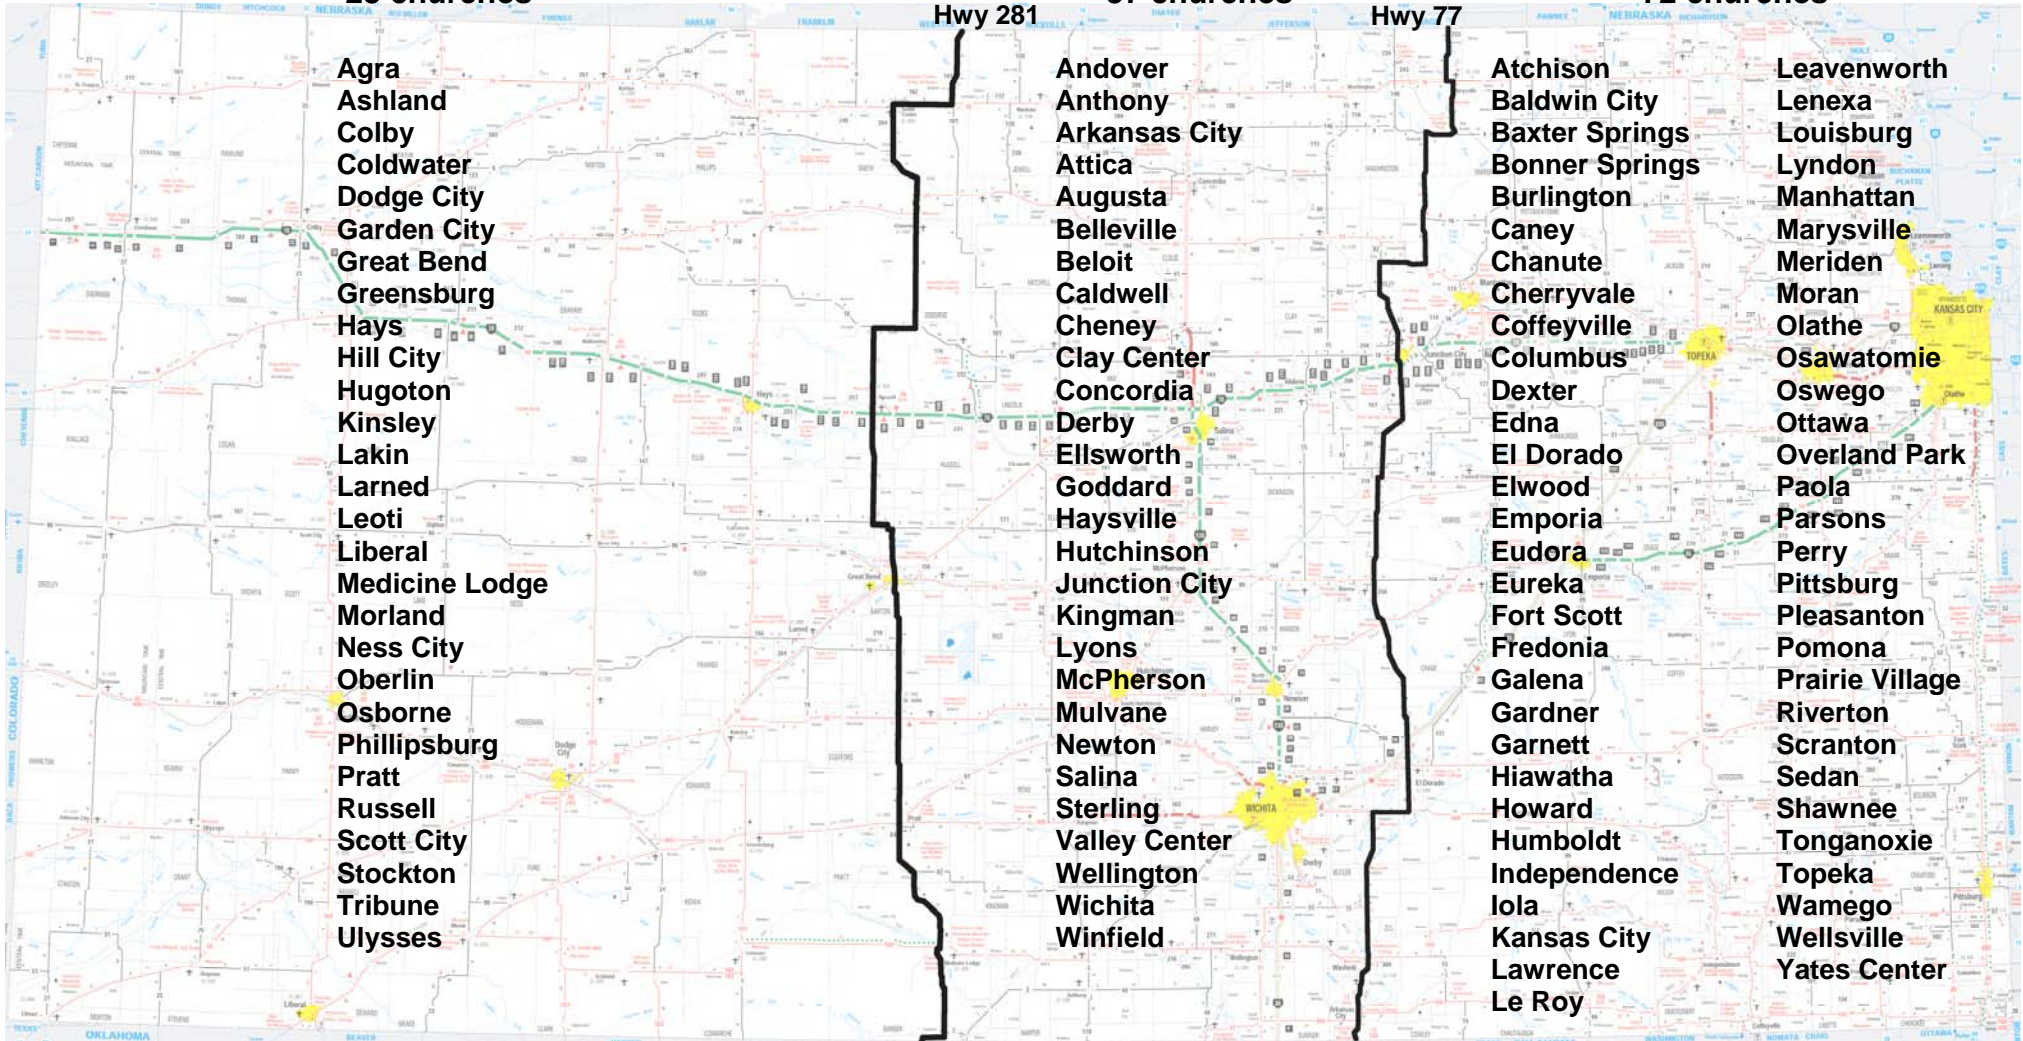

# AGK CITY LISTING BY REGION

The AGK structures itself as three geographic regions within the state of Kansas. These three areas are called the West Region, Central Region, and East Region. The regions exist within the following lines and highway locations:

- **WEST REGION:** Colorado state line east, including towns directly interacting with N-S Highway 281
- **CENTRAL REGION:** East of N-S Highway 281 and including towns directly interacting with N-S Highway 77
- **EAST REGION:** East of the N-S Highway 77 and ending at the Missouri state line

## EAST REGION 72 churches

Agra  
Ashland  
Colby  
Coldwater  
Dodge City  
Garden City  
Great Bend  
Greensburg  
Hays  
Hill City  
Hugoton  
Kinsley  
Lakin  
Larned  
Leoti  
Liberal  
Medicine Lodge  
Morland  
Ness City  
Oberlin  
Osborne  
Phillipsburg  
Pratt  
Russell  
Scott City  
Stockton  
Tribune  
Ulysses

# AGK REGIONAL LISTING BY CITY