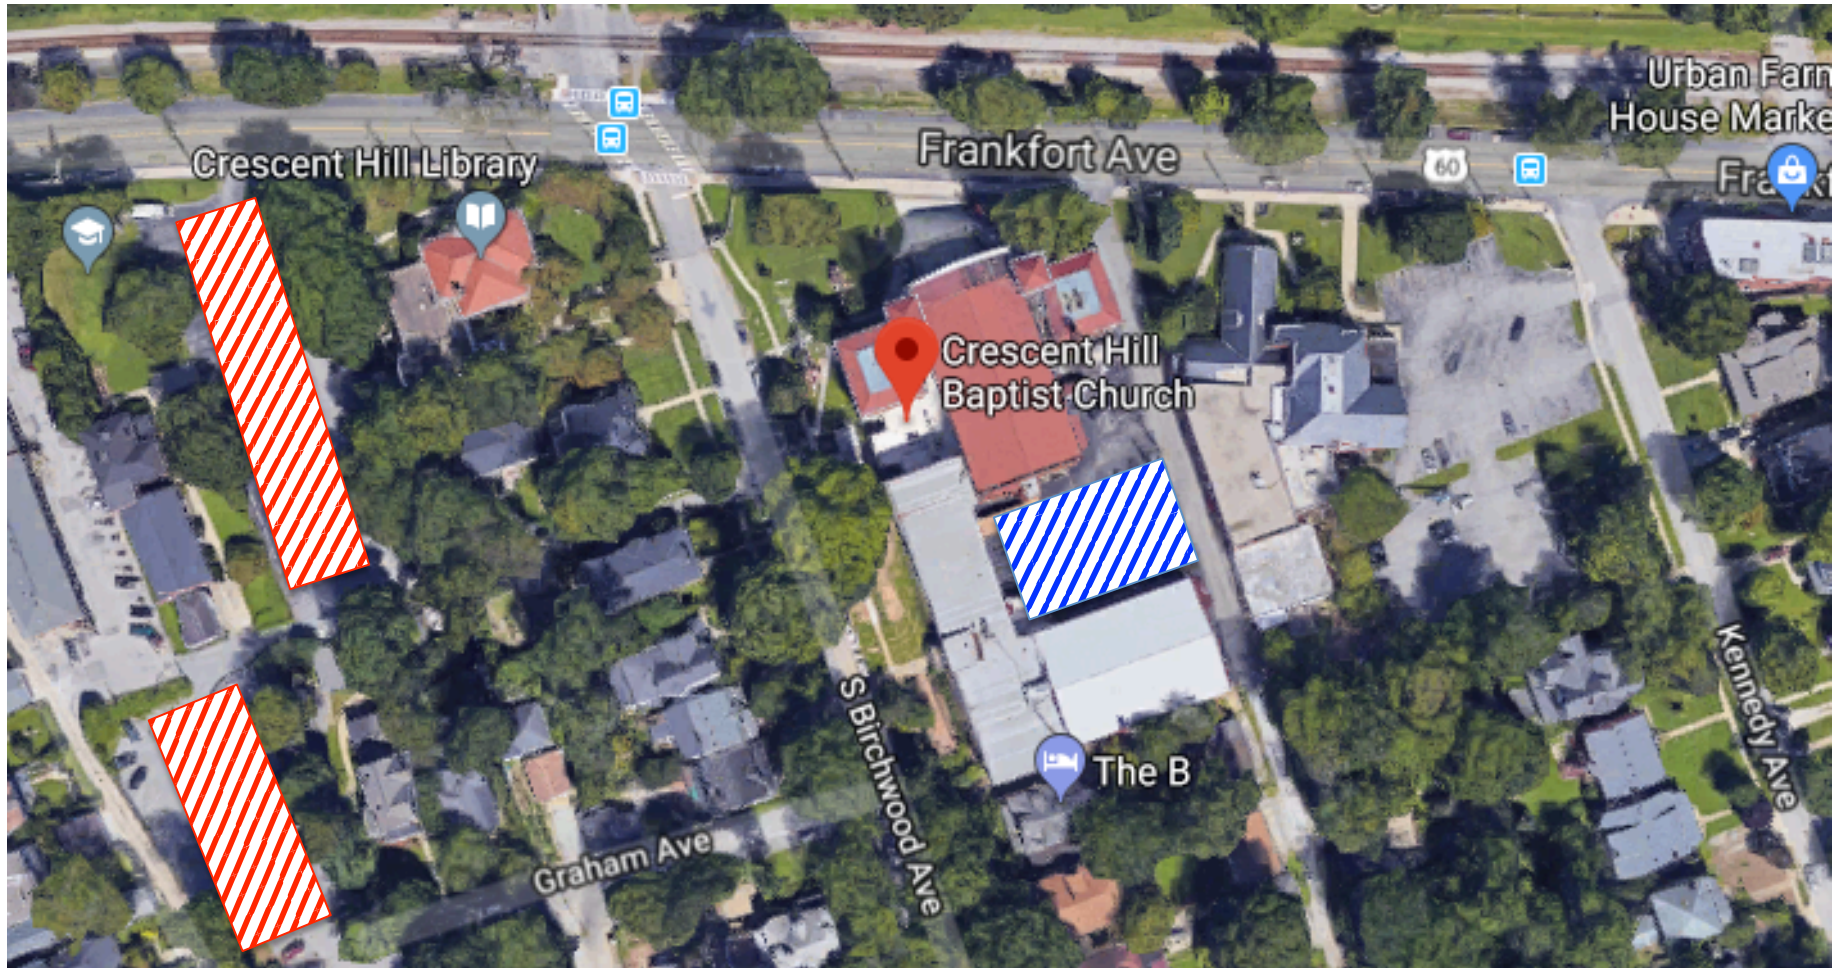

Parking at Crescent Hill Baptist Church
2800 Frankfort Ave, Louisville, KY 40206

- Parking is available on Frankfort Ave and Birchwood Ave.
- Parking is also available in the following parking lots indicated in red: Crescent Hill Library, Graham Ave.
- Handicap parking lot is located off the alley to the east of the building, indicated in blue.