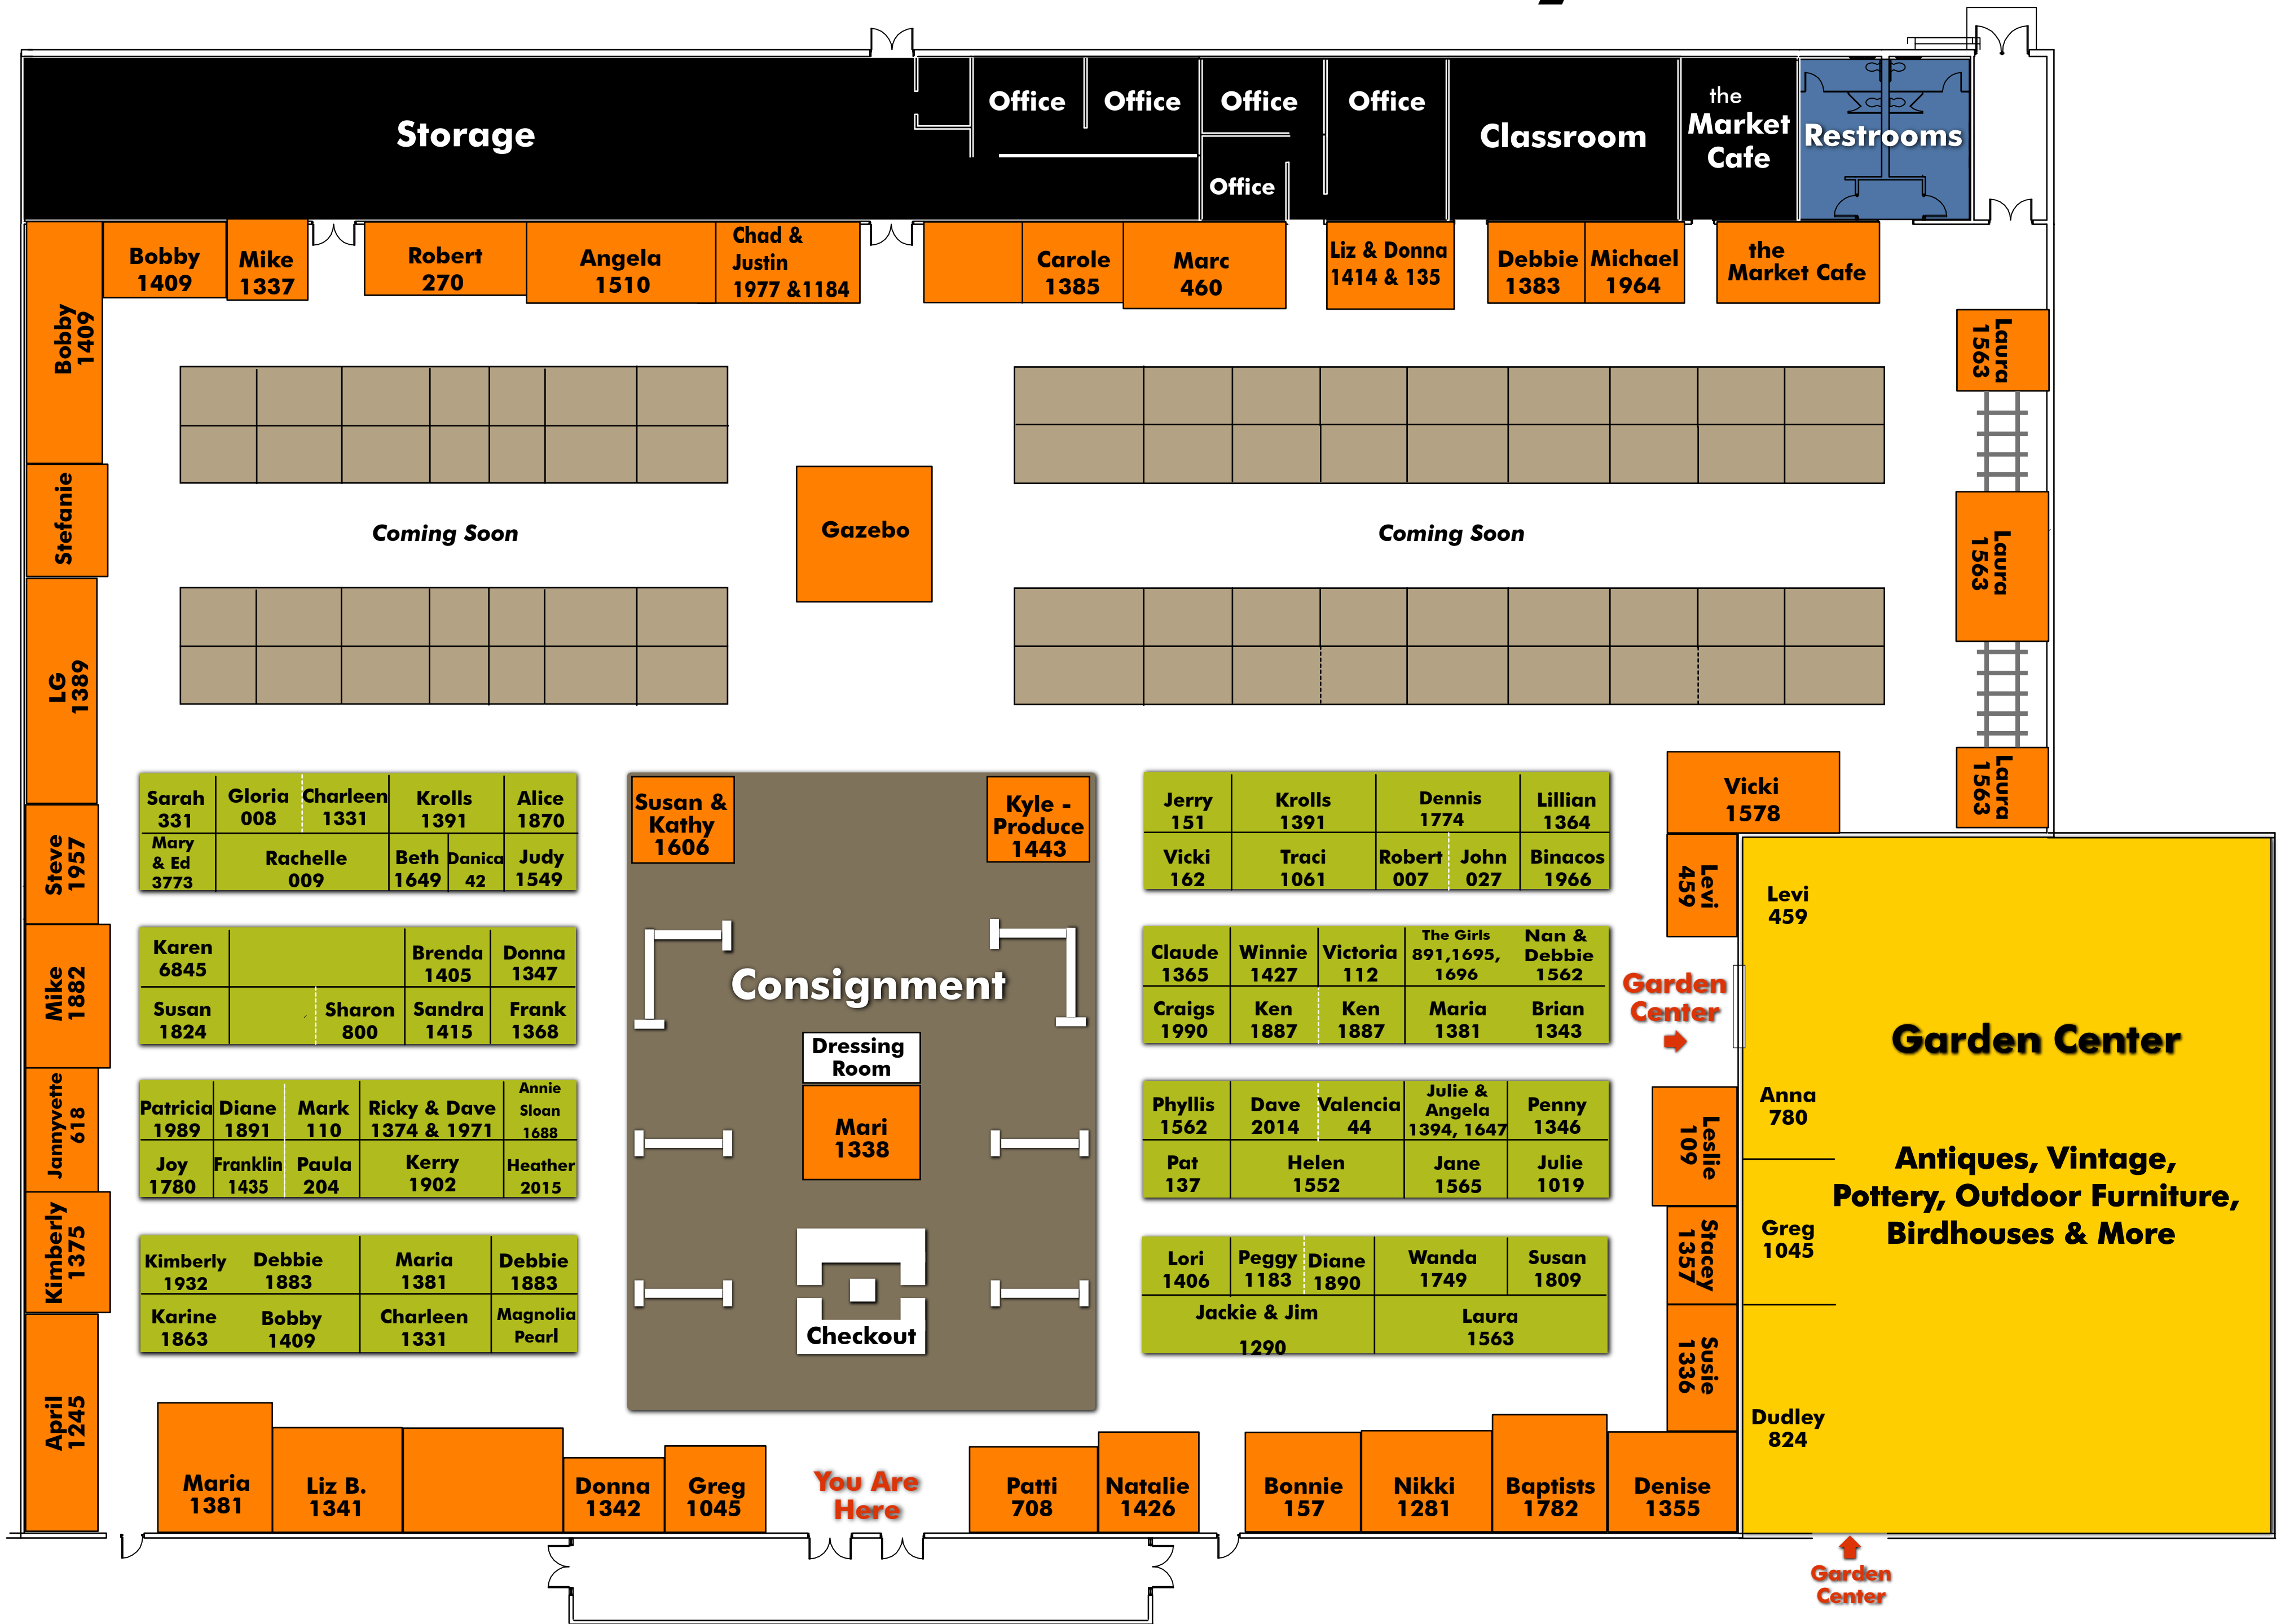

# Store Directory

Sarah 331	Gloria 008	Charleen 1331	Krolls 1391	Alice 1870
Mary & Ed 3773	Rachelle 009	Beth 1649	Danica 42	Judy 1549
Karen 6845		Brenda 1405	Donna 1347	
Susan 1824	Sharon 800	Sandra 1415	Frank 1368	
Patricia 1989	Diane 1891	Mark 110	Ricky & Dave 1374 & 1971	Annie Sloan 1688
Joy 1780	Franklin 1435	Paula 204	Kerry 1902	Heather 2015
Kimberly 1932	Debbie 1883	Maria 1381	Debbie 1883	
Karine 1863	Bobby 1409	Charleen 1331	Magnolia Pearl	

Jerry 151	Krolls 1391	Dennis 1774	Lillian 1364
Vicki 162	Traci 1061	Robert 007	John 027
Claude 1365	Winnie 1427	Victoria 112	The Girls 891, 1695, 1696
Craigs 1990	Ken 1887	Ken 1887	Nan & Debbie 1562
Phyllis 1562	Dave 2014	Valencia 44	Maria 1381
Pat 137	Helen 1552	Julie & Angela 1394, 1647	Brian 1343
Lori 1406	Peggy 1183	Diane 1890	Penny 1346
Jackie & Jim 1290	Wanda 1749	Susan 1809	Julie 1019
	Laura 1563		

**Garden Center**

Antiques, Vintage, Pottery, Outdoor Furniture, Birdhouses & More

Levi 459

Anna 780

Greg 1045

Dudley 824

- Showrooms
- Dealer Booths
- Consignment Store
- Garden Center
- Monthly Market & Show
- Restrooms