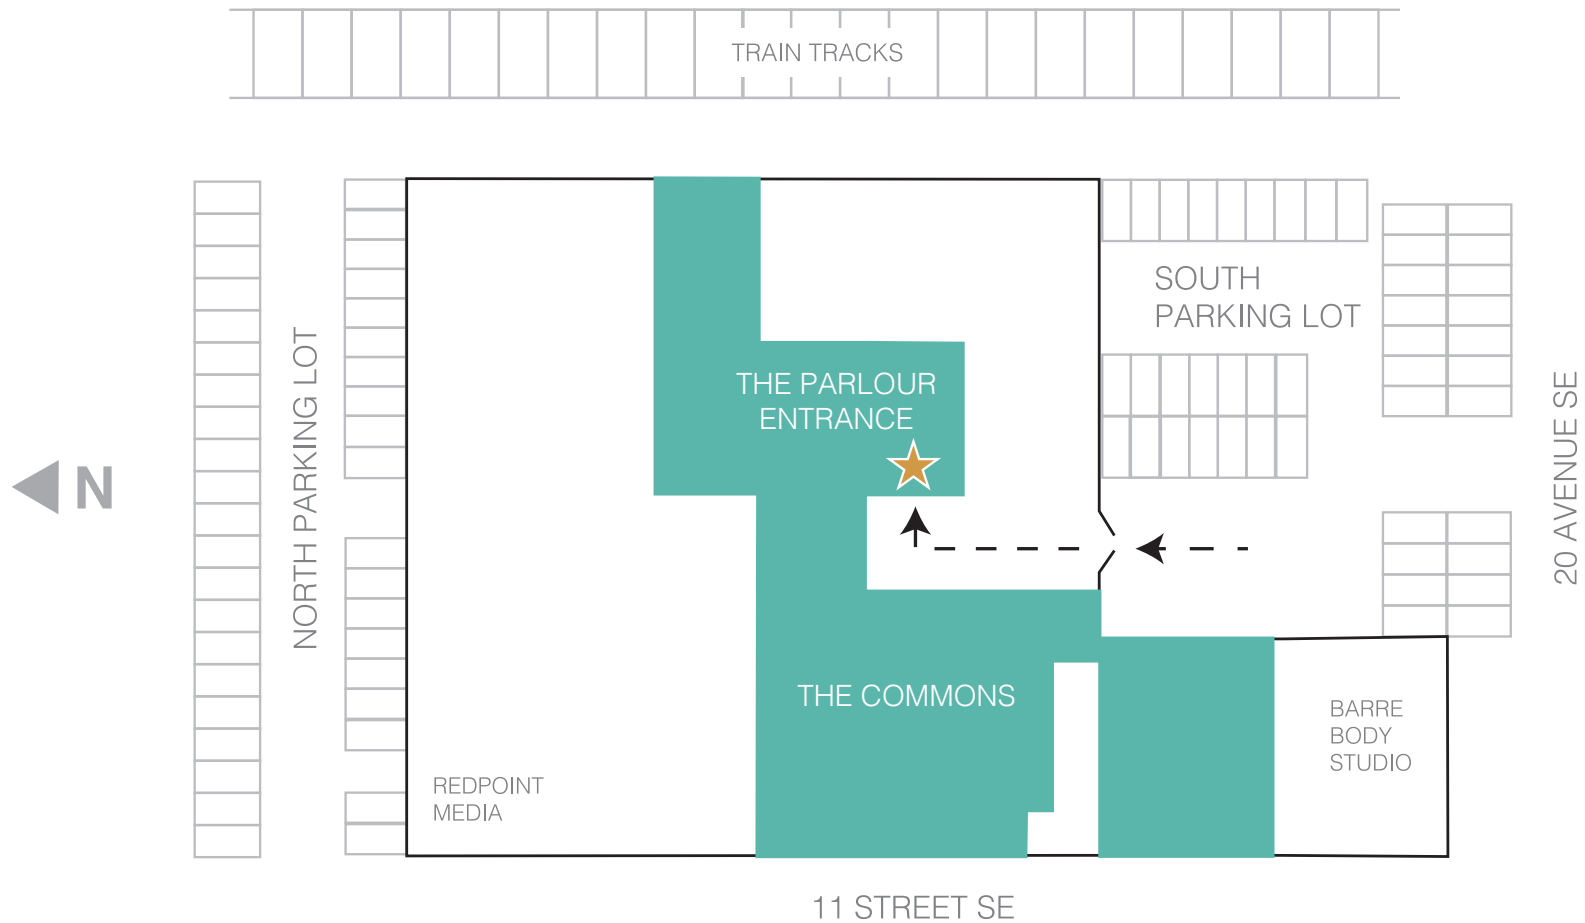

THE PARLOUR ROOM

presented by the commons

#105, 1210 20th Ave SE

Parking available in North and South lot after 5pm and on weekends.