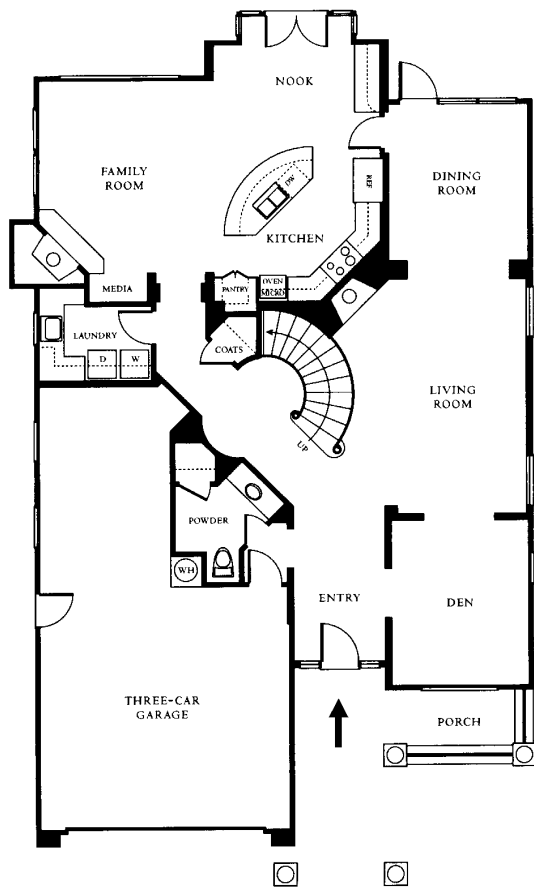

**TRACT: (OFCM) Carmel (NV) MODEL: C Plan Three - 3150 Sq.Ft. (Approx)**  
 Copyright ©The Inside Tract™ - All rights reserved.

FIRST FLOOR

SECOND FLOOR

Patio/porch sizes and shapes, window locations and sizes, front door sizes and decks will vary according to exterior elevation.