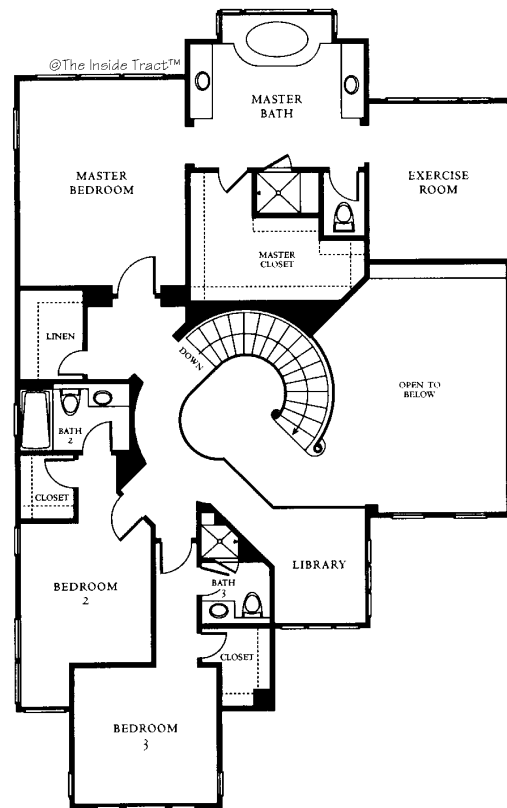

**TRACT: (OFCM) Carmel (NV) MODEL: C Plan Three - 3150 Sq.Ft. (Approx)**  
 Copyright ©The Inside Tract™ - All rights reserved.

FIRST FLOOR

SECOND FLOOR

Patio/porch sizes and shapes, window locations and sizes, front door sizes and decks will vary according to exterior elevation.