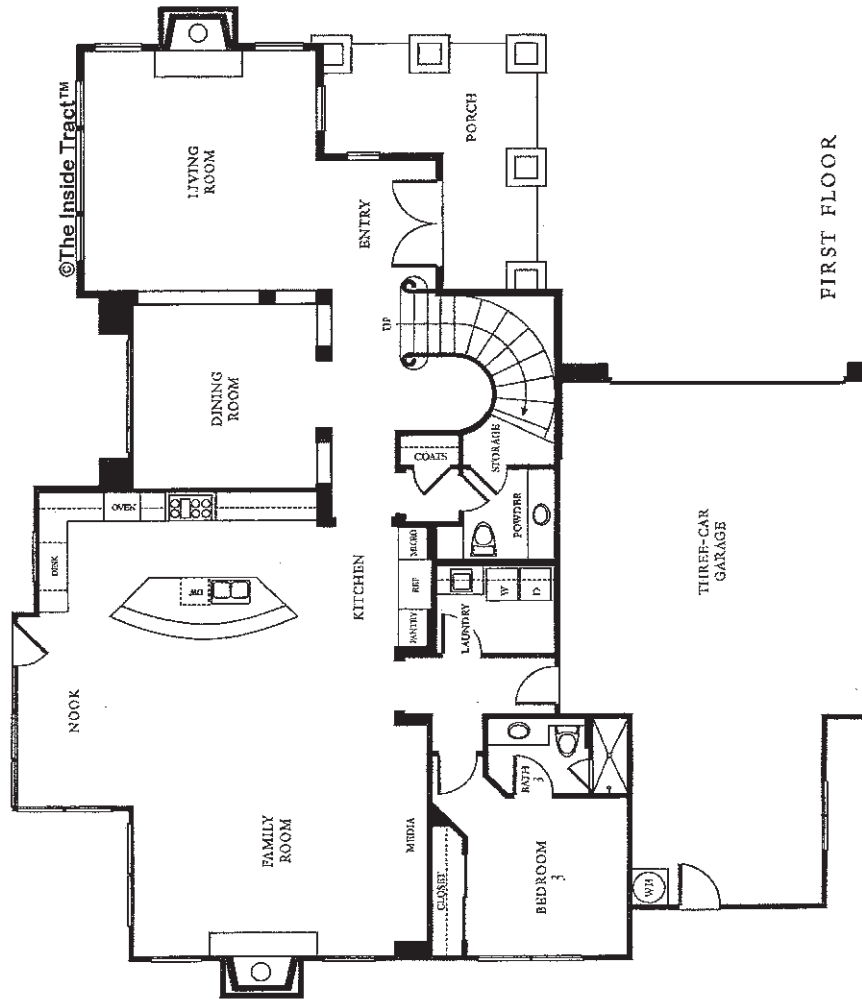

TRACT: (OFSH) Summer House MODEL: A Plan One - 3094 Sq.Ft. Sq.Ft. (Approx)
 Copyright ©The Inside Tract™ - All rights reserved.

TRACT: (OFSH) Summer House MODEL: B Plan Two - 3429 Sq.Ft. Sq.Ft. (Approx)
Copyright ©The Inside Tract™ - All rights reserved.

TRACT: (OFSH) Summer House MODEL: C Plan Three - 3812 Sq.Ft. Sq.Ft. (Approx)
Copyright ©The Inside Tract™ - All rights reserved.

FIRST FLOOR

SECOND FLOOR