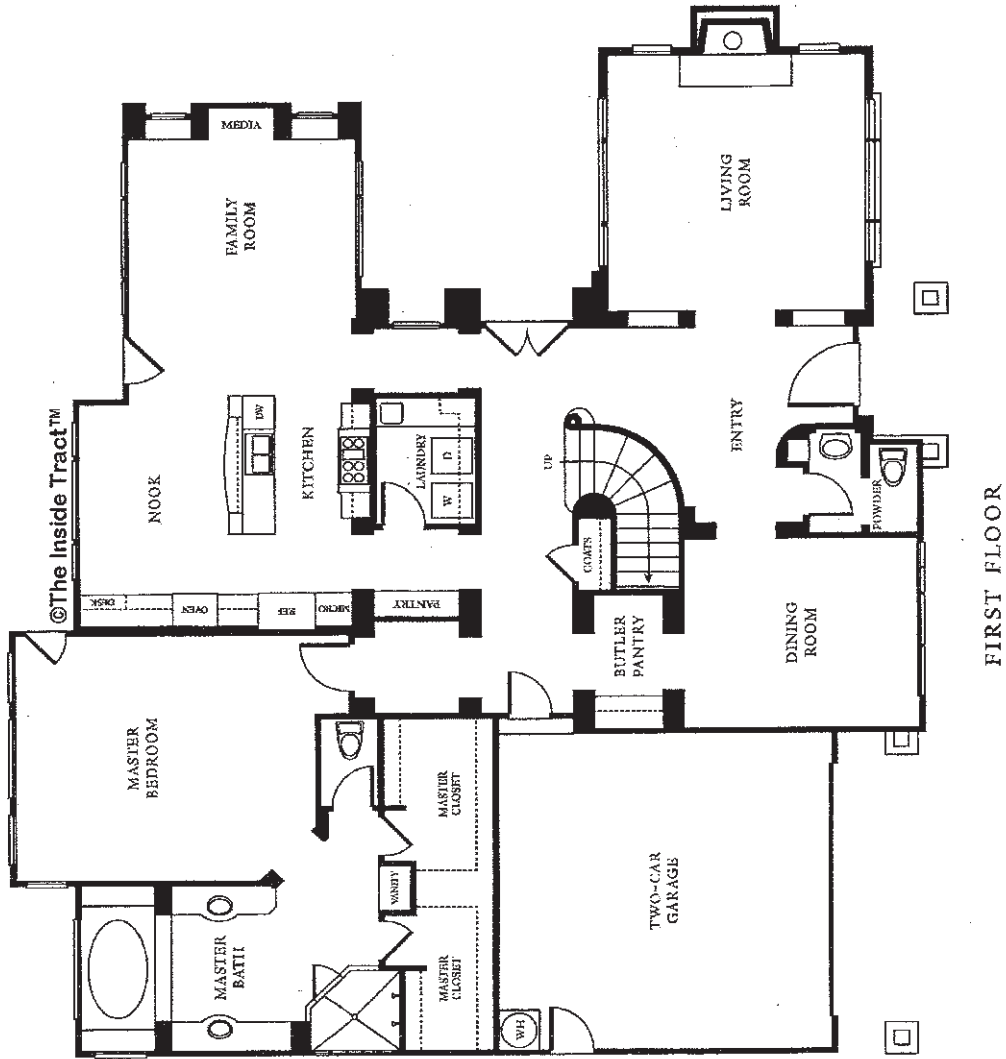

TRACT: (OFSH) Summer House MODEL: A Plan One - 3094 Sq.Ft. Sq.Ft. (Approx)
 Copyright ©The Inside Tract™ - All rights reserved.

TRACT: (OFSH) Summer House MODEL: B Plan Two - 3429 Sq.Ft. Sq.Ft. (Approx)
Copyright ©The Inside Tract™ - All rights reserved.

TRACT: (OFSH) Summer House MODEL: C Plan Three - 3812 Sq.Ft. Sq.Ft. (Approx)
Copyright ©The Inside Tract™ - All rights reserved.

FIRST FLOOR

SECOND FLOOR