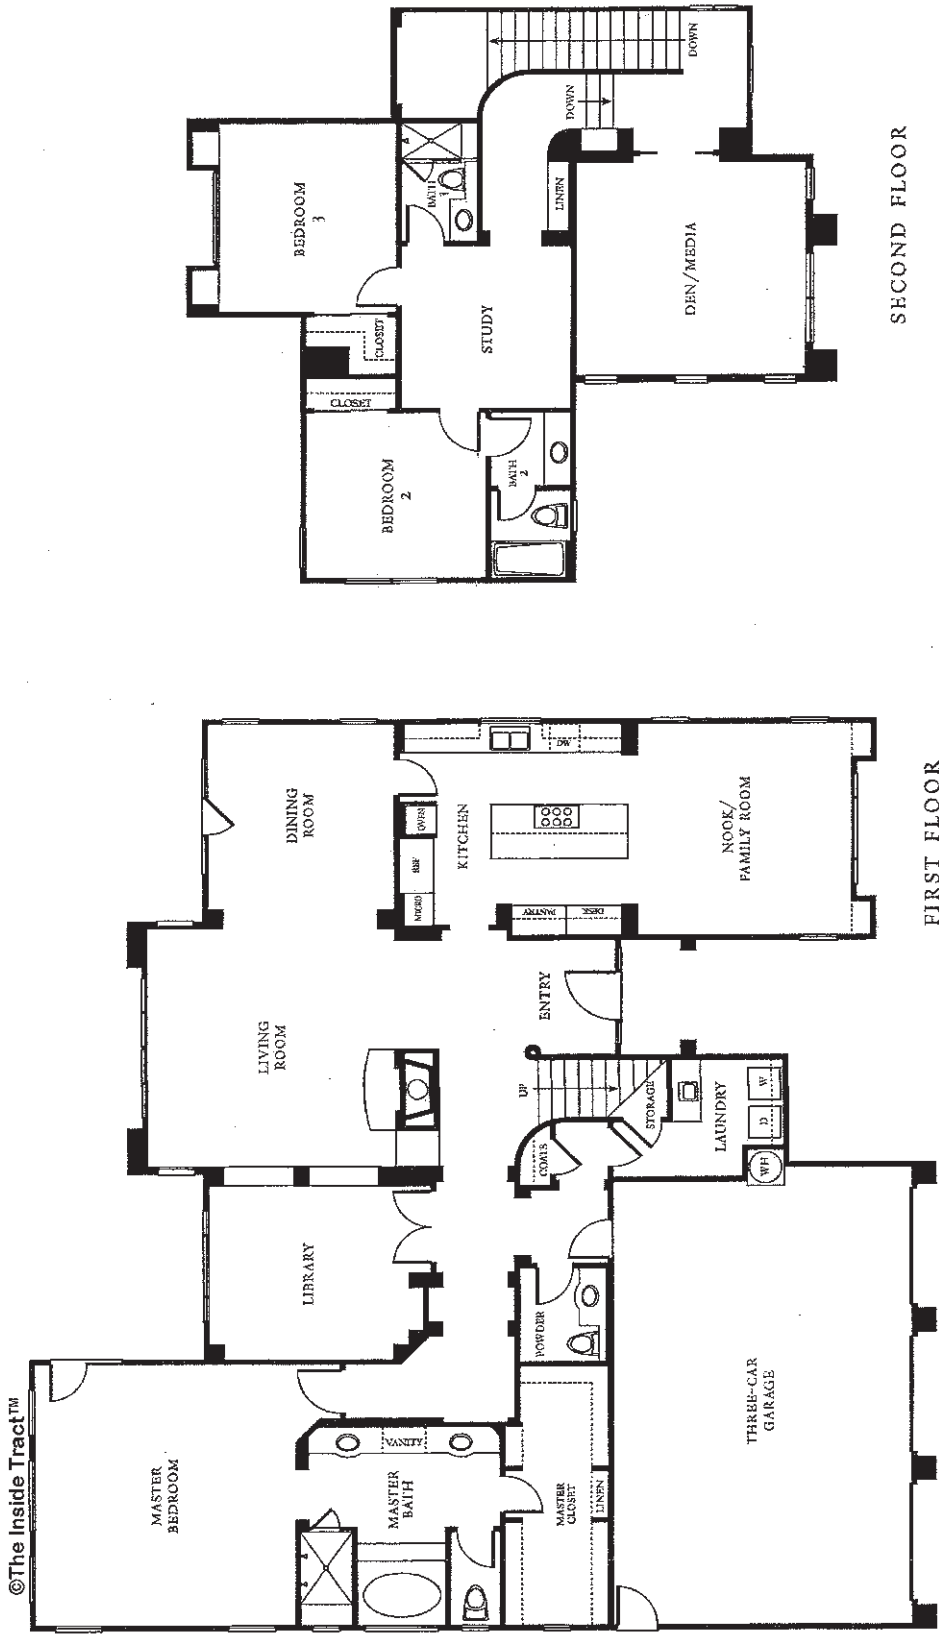

TRACT: (OFSH) Summer House MODEL: A Plan One - 3094 Sq.Ft. Sq.Ft. (Approx)
 Copyright ©The Inside Tract™ - All rights reserved.

TRACT: (OFSH) Summer House MODEL: B Plan Two - 3429 Sq.Ft. Sq.Ft. (Approx)
Copyright ©The Inside Tract™ - All rights reserved.

TRACT: (OFSH) Summer House MODEL: C Plan Three - 3812 Sq.Ft. Sq.Ft. (Approx)
Copyright ©The Inside Tract™ - All rights reserved.

FIRST FLOOR

SECOND FLOOR