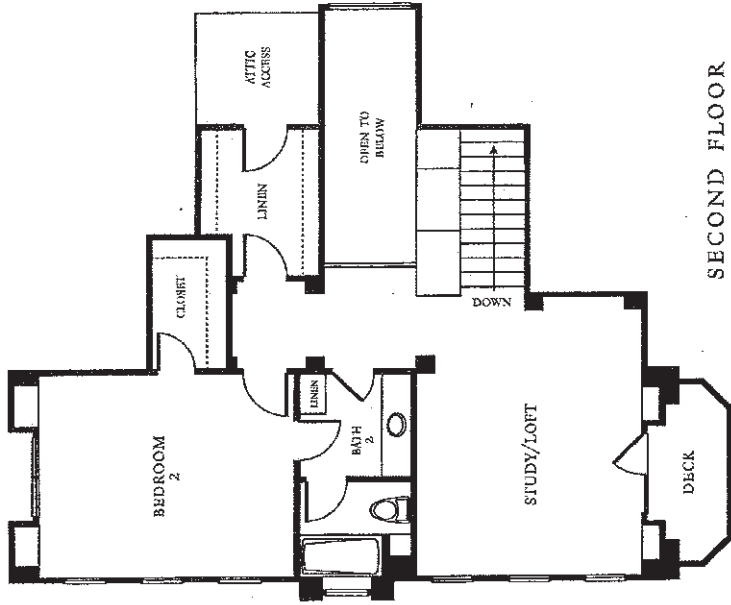

TRACT: (OFSH) Summer House MODEL: A Plan One - 3094 Sq.Ft. Sq.Ft. (Approx)
 Copyright ©The Inside Tract™ - All rights reserved.

TRACT: (OFSH) Summer House MODEL: B Plan Two - 3429 Sq.Ft. Sq.Ft. (Approx)
Copyright ©The Inside Tract™ - All rights reserved.

TRACT: (OFSH) Summer House MODEL: C Plan Three - 3812 Sq.Ft. Sq.Ft. (Approx)
Copyright ©The Inside Tract™ - All rights reserved.

FIRST FLOOR

SECOND FLOOR