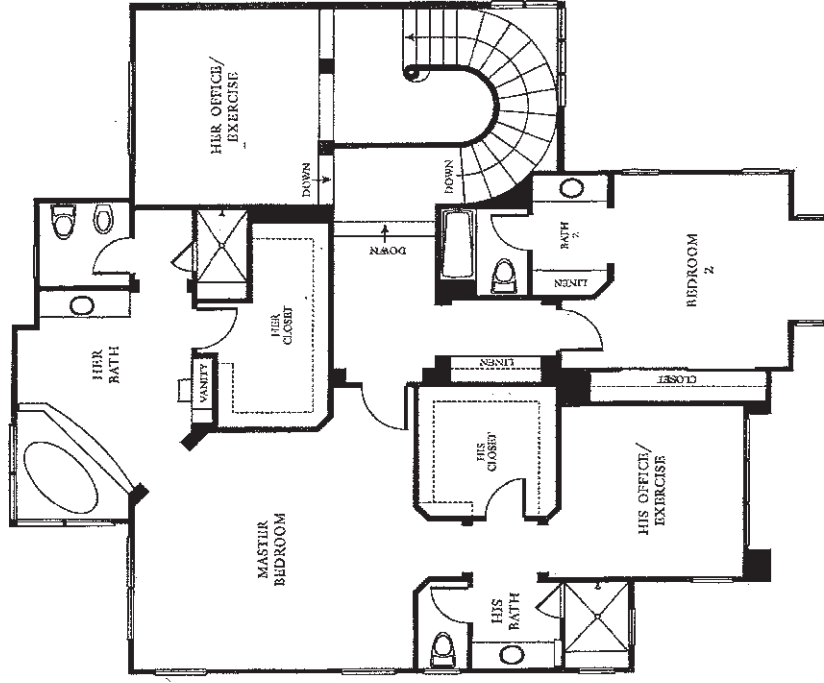

TRACT: (OFSH) Summer House MODEL: A Plan One - 3094 Sq.Ft. Sq.Ft. (Approx)
 Copyright ©The Inside Tract™ - All rights reserved.

TRACT: (OFSH) Summer House MODEL: B Plan Two - 3429 Sq.Ft. Sq.Ft. (Approx)
Copyright ©The Inside Tract™ - All rights reserved.

TRACT: (OFSH) Summer House MODEL: C Plan Three - 3812 Sq.Ft. Sq.Ft. (Approx)
Copyright ©The Inside Tract™ - All rights reserved.

FIRST FLOOR

SECOND FLOOR