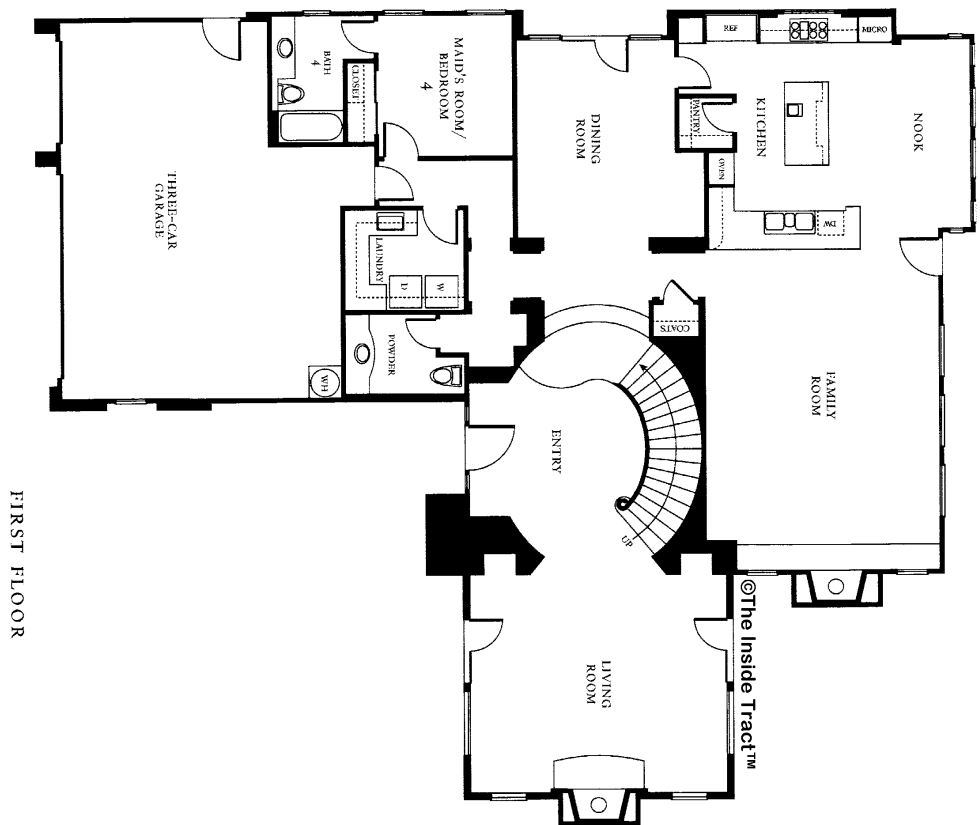

TRACT: (OPFV) Providence MODEL: C Plan Three - 4252 Sq.Ft. (Approx)

Copyright ©The Inside Tract™ - All rights reserved.

FIRST FLOOR

SECOND FLOOR

There are many variations of this plan. This is only one of them