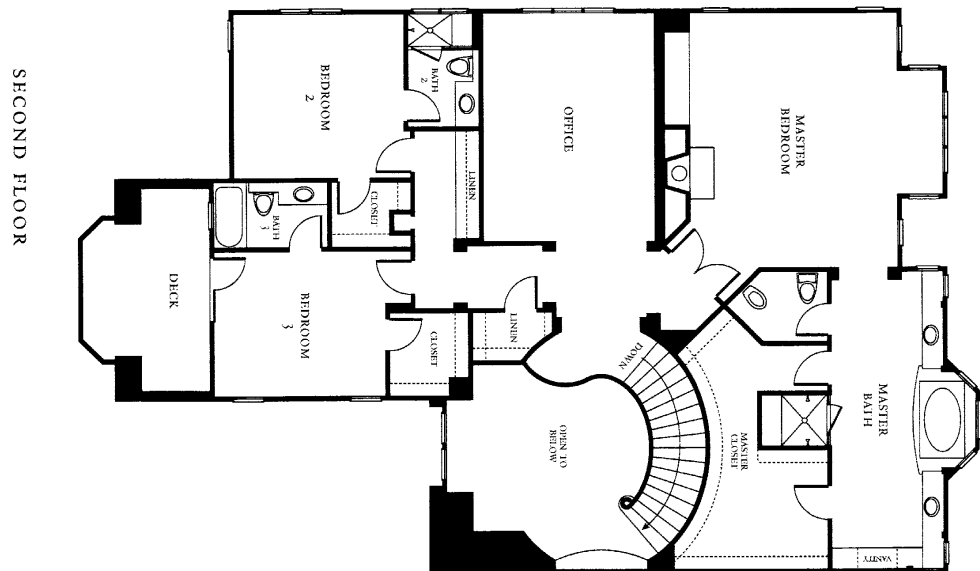

TRACT: (OPFV) Providence MODEL: C Plan Three - 4252 Sq.Ft. (Approx)

Copyright ©The Inside Tract™ - All rights reserved.

FIRST FLOOR

SECOND FLOOR

There are many variations of this plan. This is only one of them