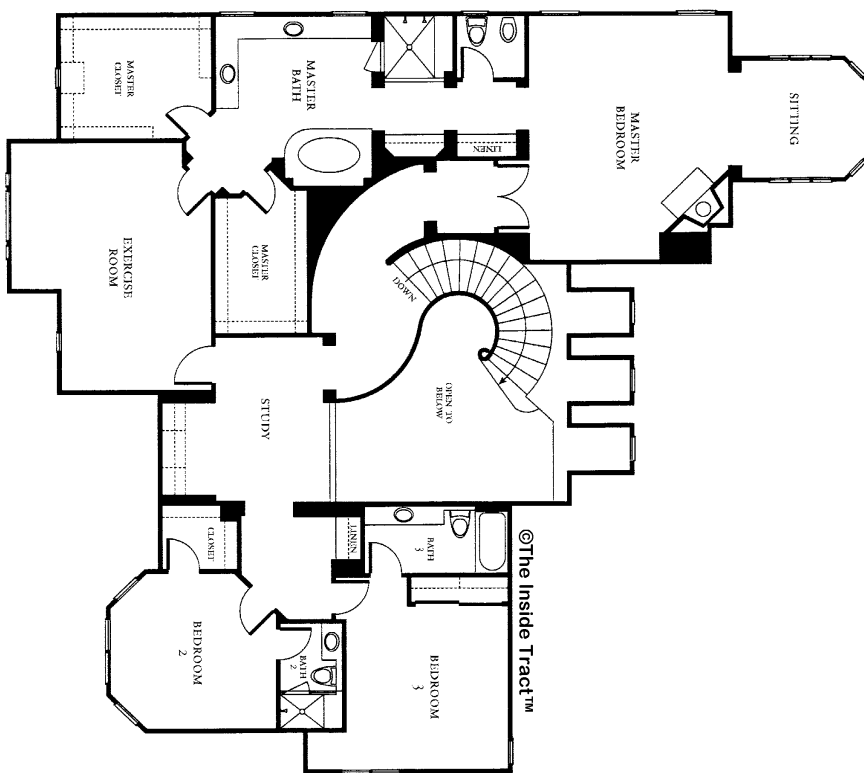

**TRACT: (OPV) Providence MODEL: D Plan Four - 5036 Sq.Ft. (Approx)**

Copyright ©The Inside Tract™ - All rights reserved.

FIRST FLOOR

SECOND FLOOR

There are many variations of this plan. This is only one of them