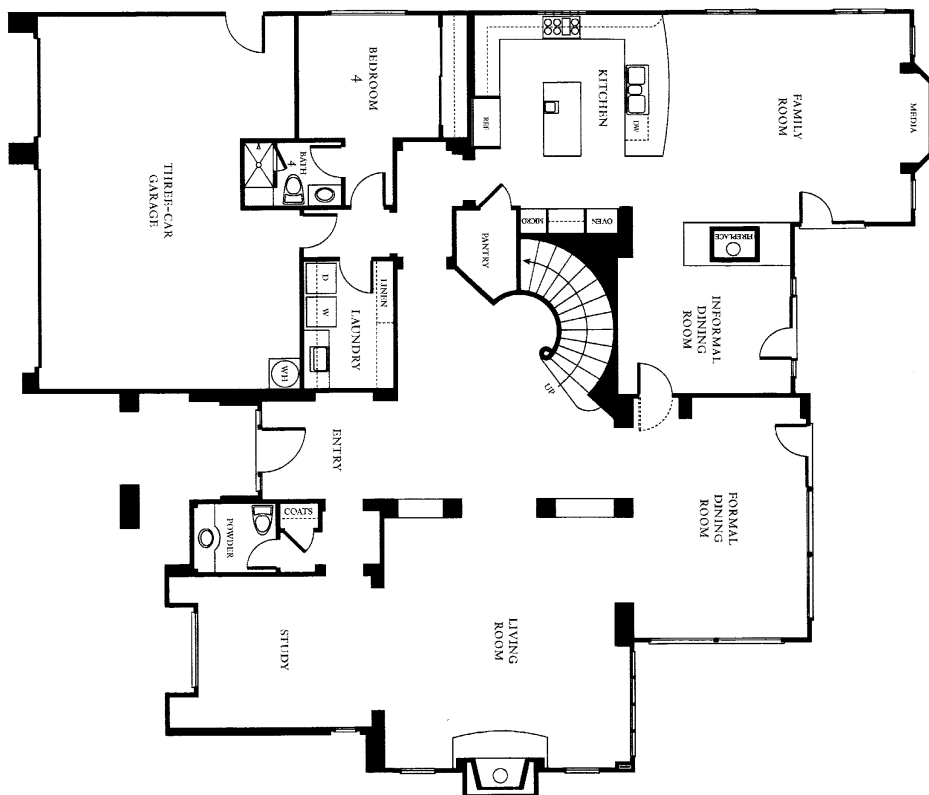

**TRACT: (OPV) Providence MODEL: D Plan Four - 5036 Sq.Ft. (Approx)**

Copyright ©The Inside Tract™ - All rights reserved.

FIRST FLOOR

SECOND FLOOR

There are many variations of this plan. This is only one of them