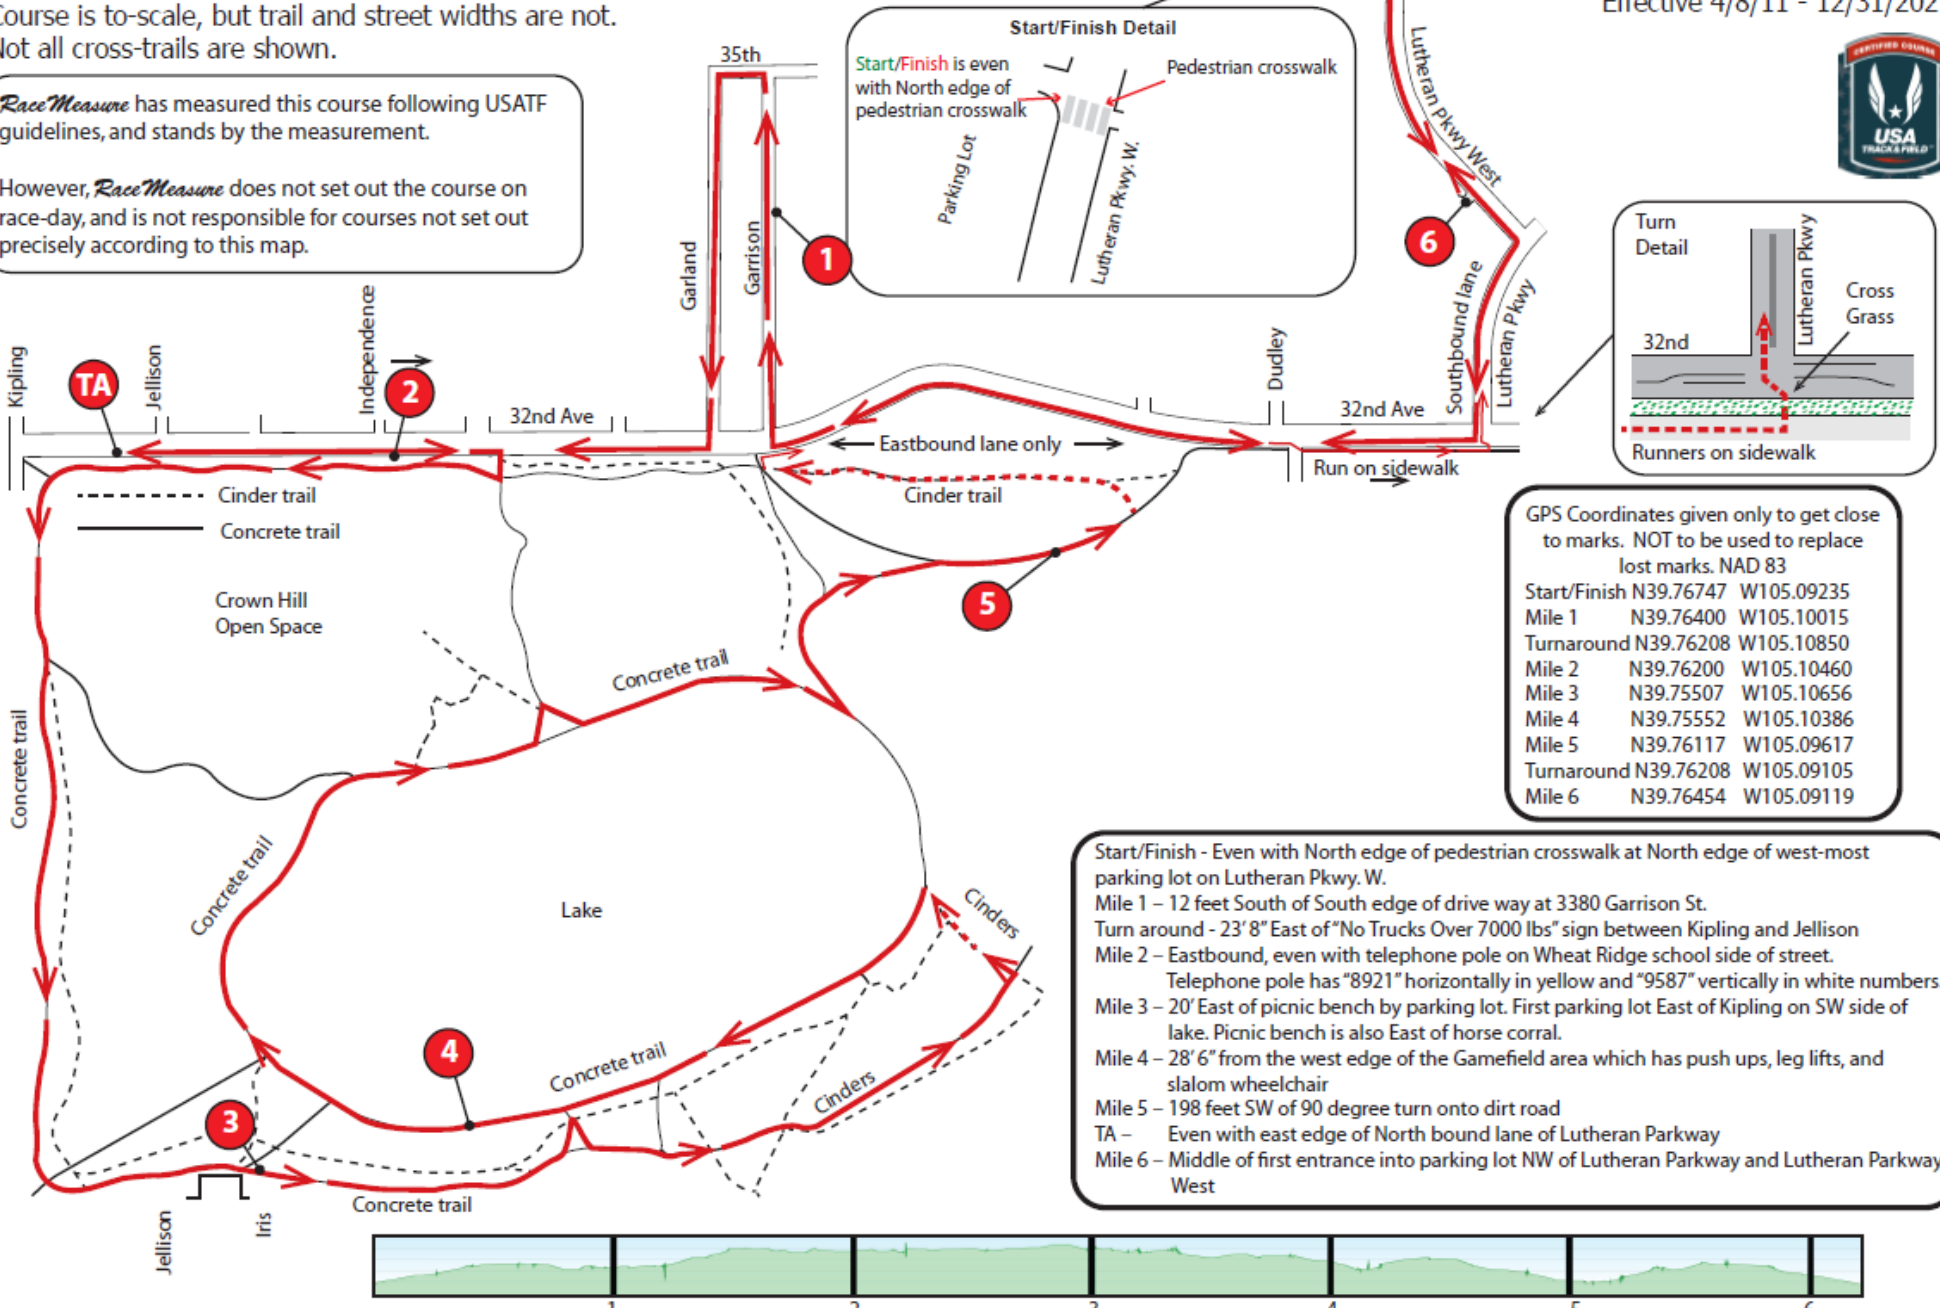

Start/Finish elevation: 5341' High point: 5341' Low point: 5278'
Measurement, map, and elevatin profile by RaceMeasure, March, 2011. www.RaceMeasure.com

Eastbound lanes ONLY on 32nd Ave
Southbound lane ONLY on Lutheran Pkwy, Pkwy West.
Eastbound runners get onto sidewalk at Dudley St

Course is to-scale, but trail and street widths are not.
Not all cross-trails are shown.

RaceMeasure has measured this course following USATF guidelines, and stands by the measurement.
However, *RaceMeasure* does not set out the course on race-day, and is not responsible for courses not set out precisely according to this map.

Heroes of Hope 10K

Wheat Ridge, CO
USATF Certificate CO11010DCR
Effective 4/8/11 - 12/31/2021

GPS Coordinates given only to get close to marks. NOT to be used to replace lost marks. NAD 83

Start/Finish	N39.76747	W105.09235
Mile 1	N39.76400	W105.10015
Turnaround	N39.76208	W105.10850
Mile 2	N39.76200	W105.10460
Mile 3	N39.75507	W105.10656
Mile 4	N39.75552	W105.10386
Mile 5	N39.76117	W105.09617
Turnaround	N39.76208	W105.09105
Mile 6	N39.76454	W105.09119

Start/Finish - Even with North edge of pedestrian crosswalk at North edge of west-most parking lot on Lutheran Pkwy. W.
Mile 1 - 12 feet South of South edge of drive way at 3380 Garrison St.
Turn around - 23' 8" East of "No Trucks Over 7000 lbs" sign between Kipling and Jellison
Mile 2 - Eastbound, even with telephone pole on Wheat Ridge school side of street. Telephone pole has "8921" horizontally in yellow and "9587" vertically in white numbers.
Mile 3 - 20' East of picnic bench by parking lot. First parking lot East of Kipling on SW side of lake. Picnic bench is also East of horse corral.
Mile 4 - 28' 6" from the west edge of the Gamefield area which has push ups, leg lifts, and slalom wheelchair
Mile 5 - 198 feet SW of 90 degree turn onto dirt road
TA - Even with east edge of North bound lane of Lutheran Parkway
Mile 6 - Middle of first entrance into parking lot NW of Lutheran Parkway and Lutheran Parkway West