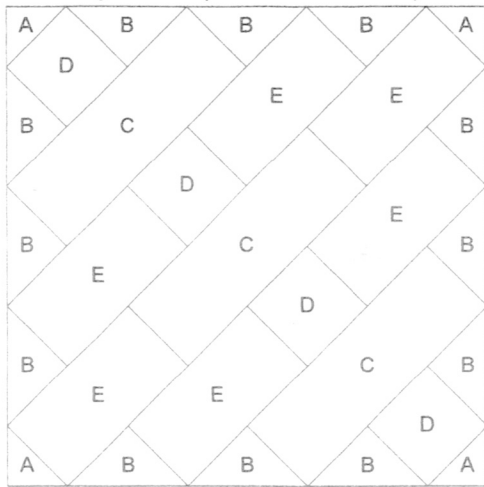

Chimney Sweep/Album Patch

Key Block (5/20 actual size)

Cutting Diagrams

Patch Count

D

2 patches

2 patches

E

6 patches

Very nice tutorial on [Fat Quarter Shop.com](http://FatQuarterShop.com) OR
 on Youtube @ <https://youtu.be/oXNrefWN7pc>