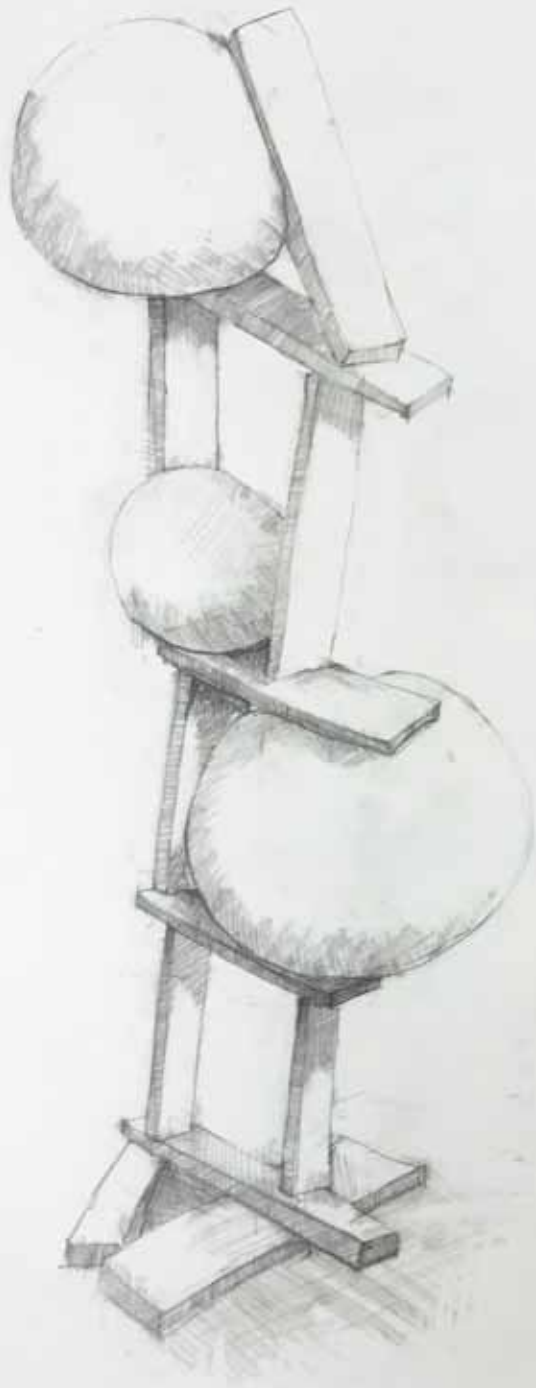

For the first time, Julian will also be showing a selection of his drawings.

Julian Wild is the Vice-President of the Royal British Society of Sculptors.

Slipped

Stainless steel

100 x 22 x 4.5cm (plus stand)

REVISED

Turf Cairn (Skellig)
Gouache on paper
67 x 50.5cm (inc frame)
£765.00 +VAT (framed)

Make-Shift (Chemin des Dunes)

Pencil on paper

67 x 50.5cm (inc frame)

£765.00 +VAT (framed)

Make-Shift (Grande-Synthe)

Pencil on paper
67 x 50.5cm (inc frame)
£765.00 (framed)

Proceeds from this
artwork will be
donated to Help the
Refugees

Roll Up

Gouache, pencil on paper
67 x 50.5cm (inc frame)
£765.00 +VAT (framed)

VAT applies to all prices.
Please enquire for further details.