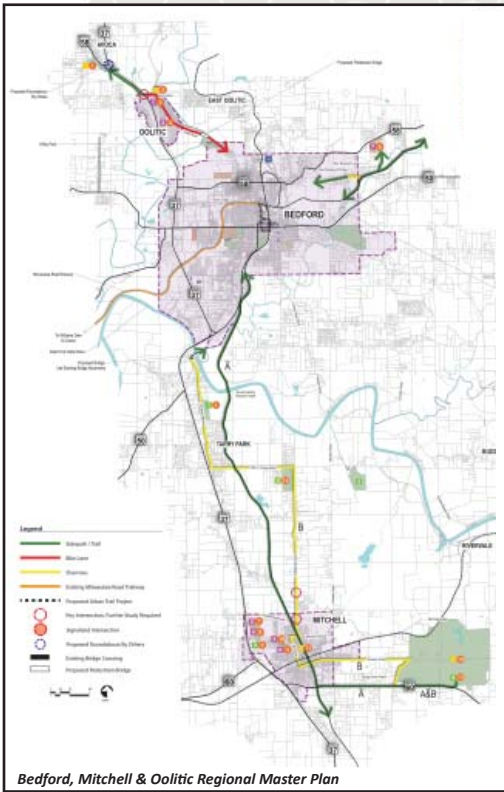

Lawrence County Bicycle & Pedestrian Master Plan

Lawrence County, Indiana

April 2016

- Citywide Master Plan with Regional Destinations
- Milwaukee Road Trailway Stone Heritage markers
- Trailside Lanterns celebrate limestone heritage
- Wayfinding highlights area Points of Interest