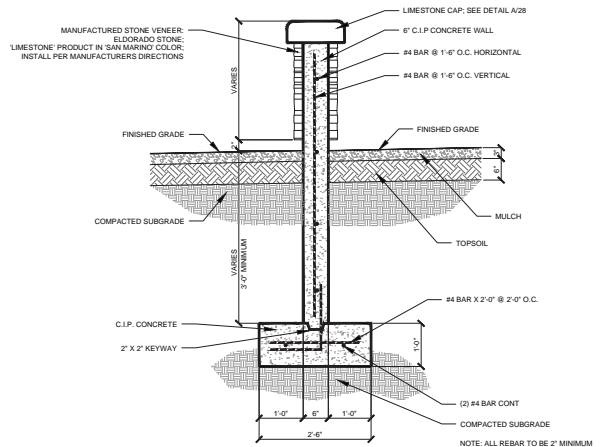

Wall Detail