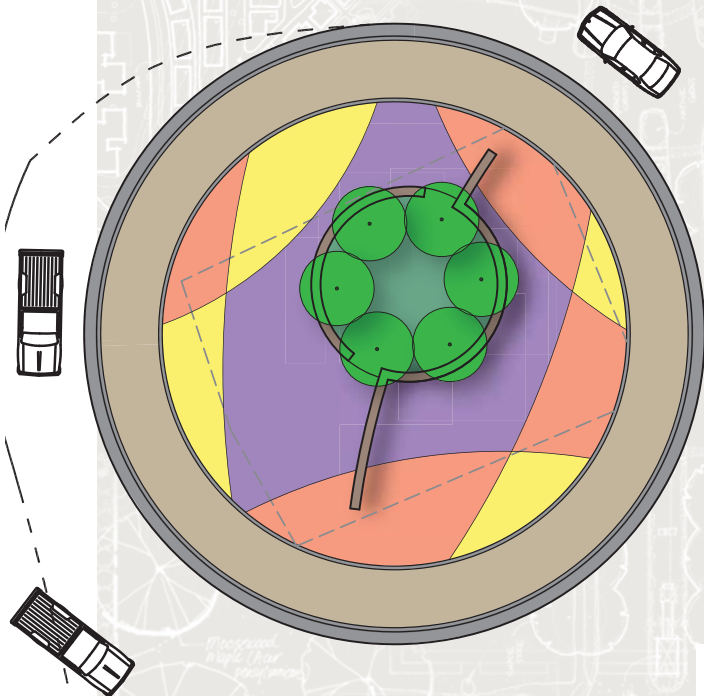

Gateway Round-about

Brownsburg, Indiana

- Plants selected for seasonal interest, public safety sightlines and challenging microclimate environment
- Designed to accommodate sight lines and traffic patterns
- Masonry landscape wall added to gateway feature

Scheme A