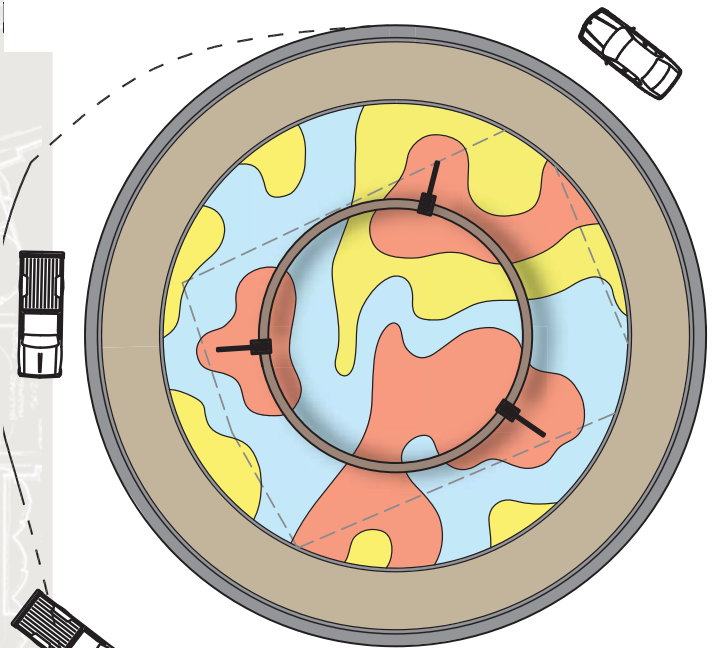

Gateway Round-about

Brownsburg, Indiana

- Plants selected for seasonal interest, public safety sightlines and challenging microclimate environment
- Designed to accommodate sight lines and traffic patterns
- Masonry landscape wall added to gateway feature

Scheme B