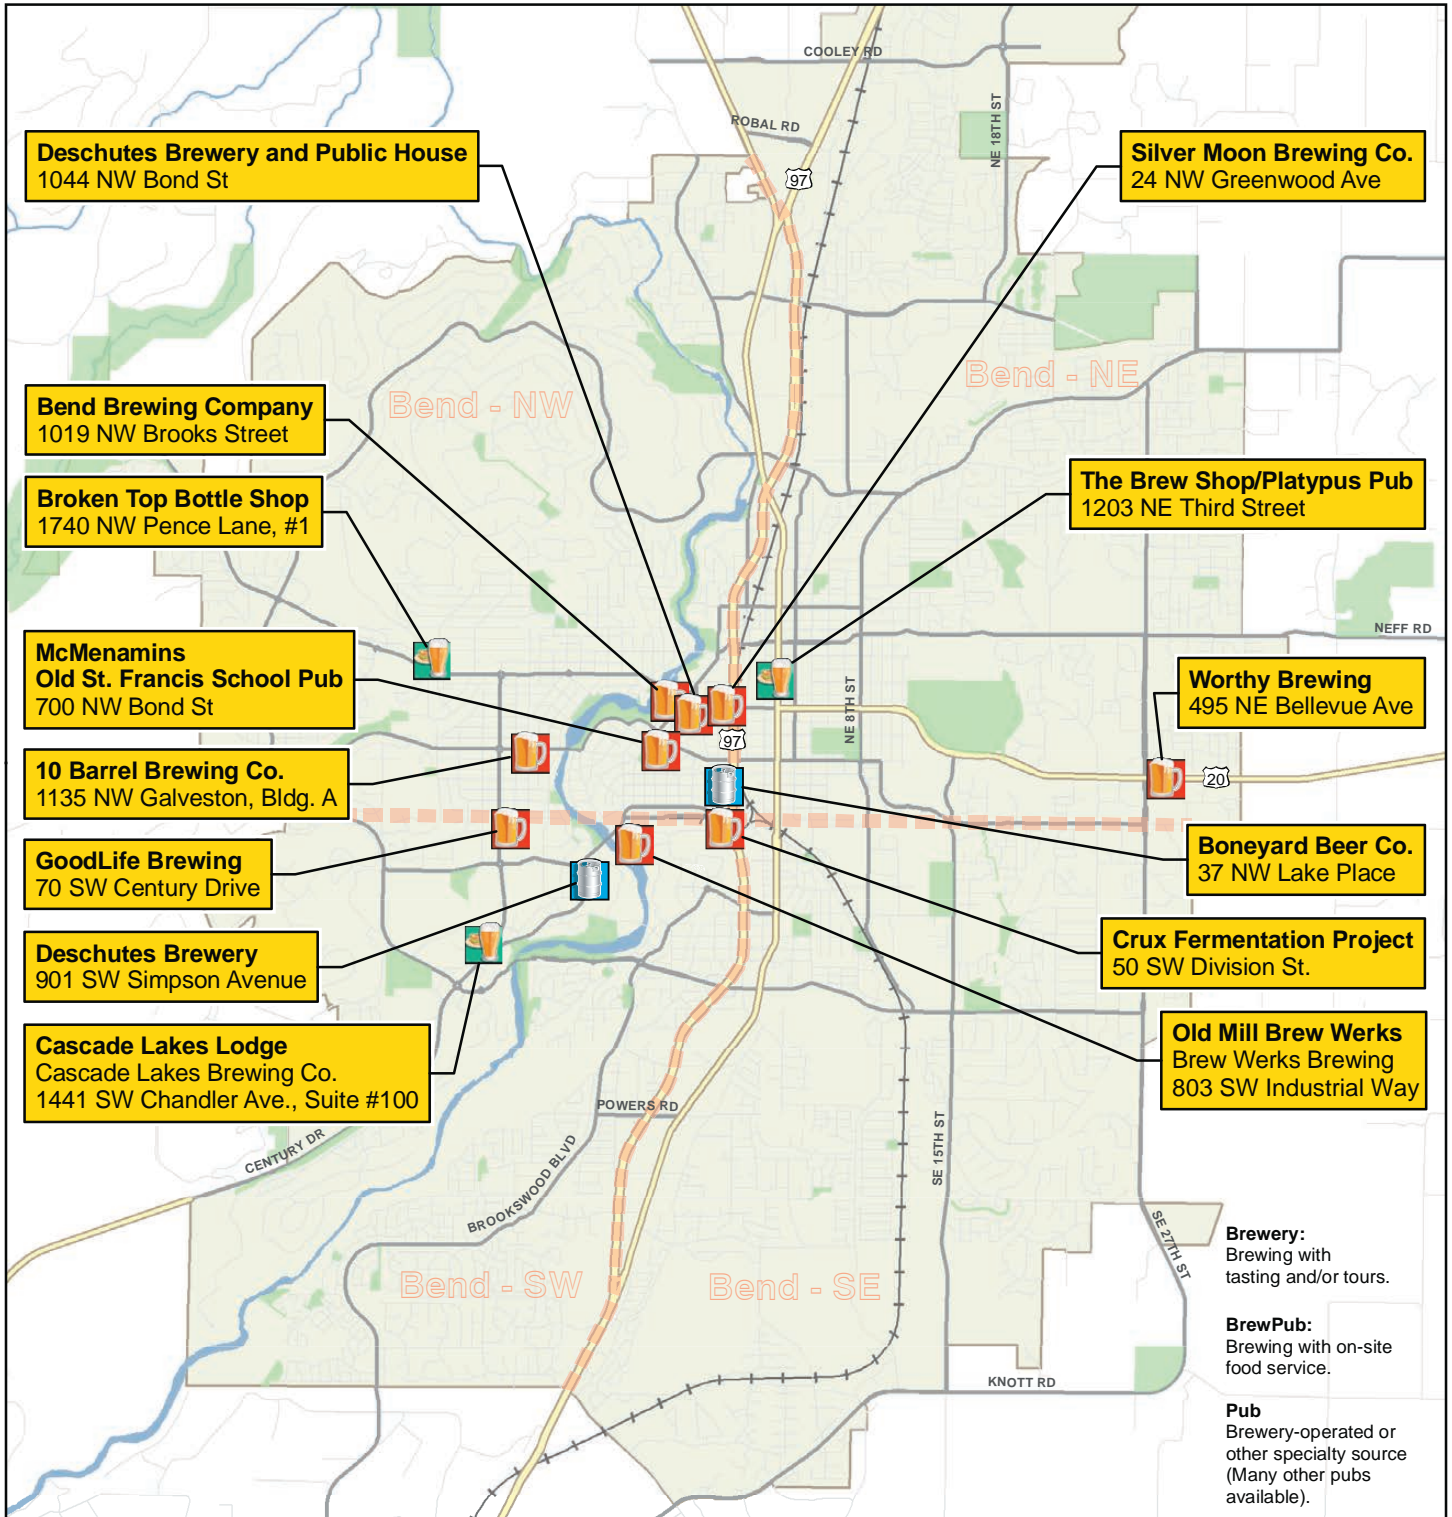

Bend Breweries and BrewPubs

Disclaimer