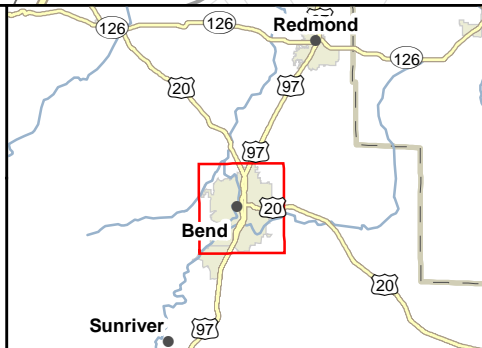

Bend Dog Map: Off-Leash Parks, Day Care, and Groomers

AmeriTitle

Disclaimer
 This map was derived from digital databases provided by Deschutes County GIS and other sources. AmeriTitle has provided this information as a courtesy and assumes no liability for errors, omissions, or the positional accuracy in the data, and does not warrant the fitness of this product for any particular purpose.

Legend

- Off-leash Dog Park
- Doggy Day Care Provider
- Dog Groomers
- Bend City Limits
- Park

Miles
 0 0.25 0.5 1