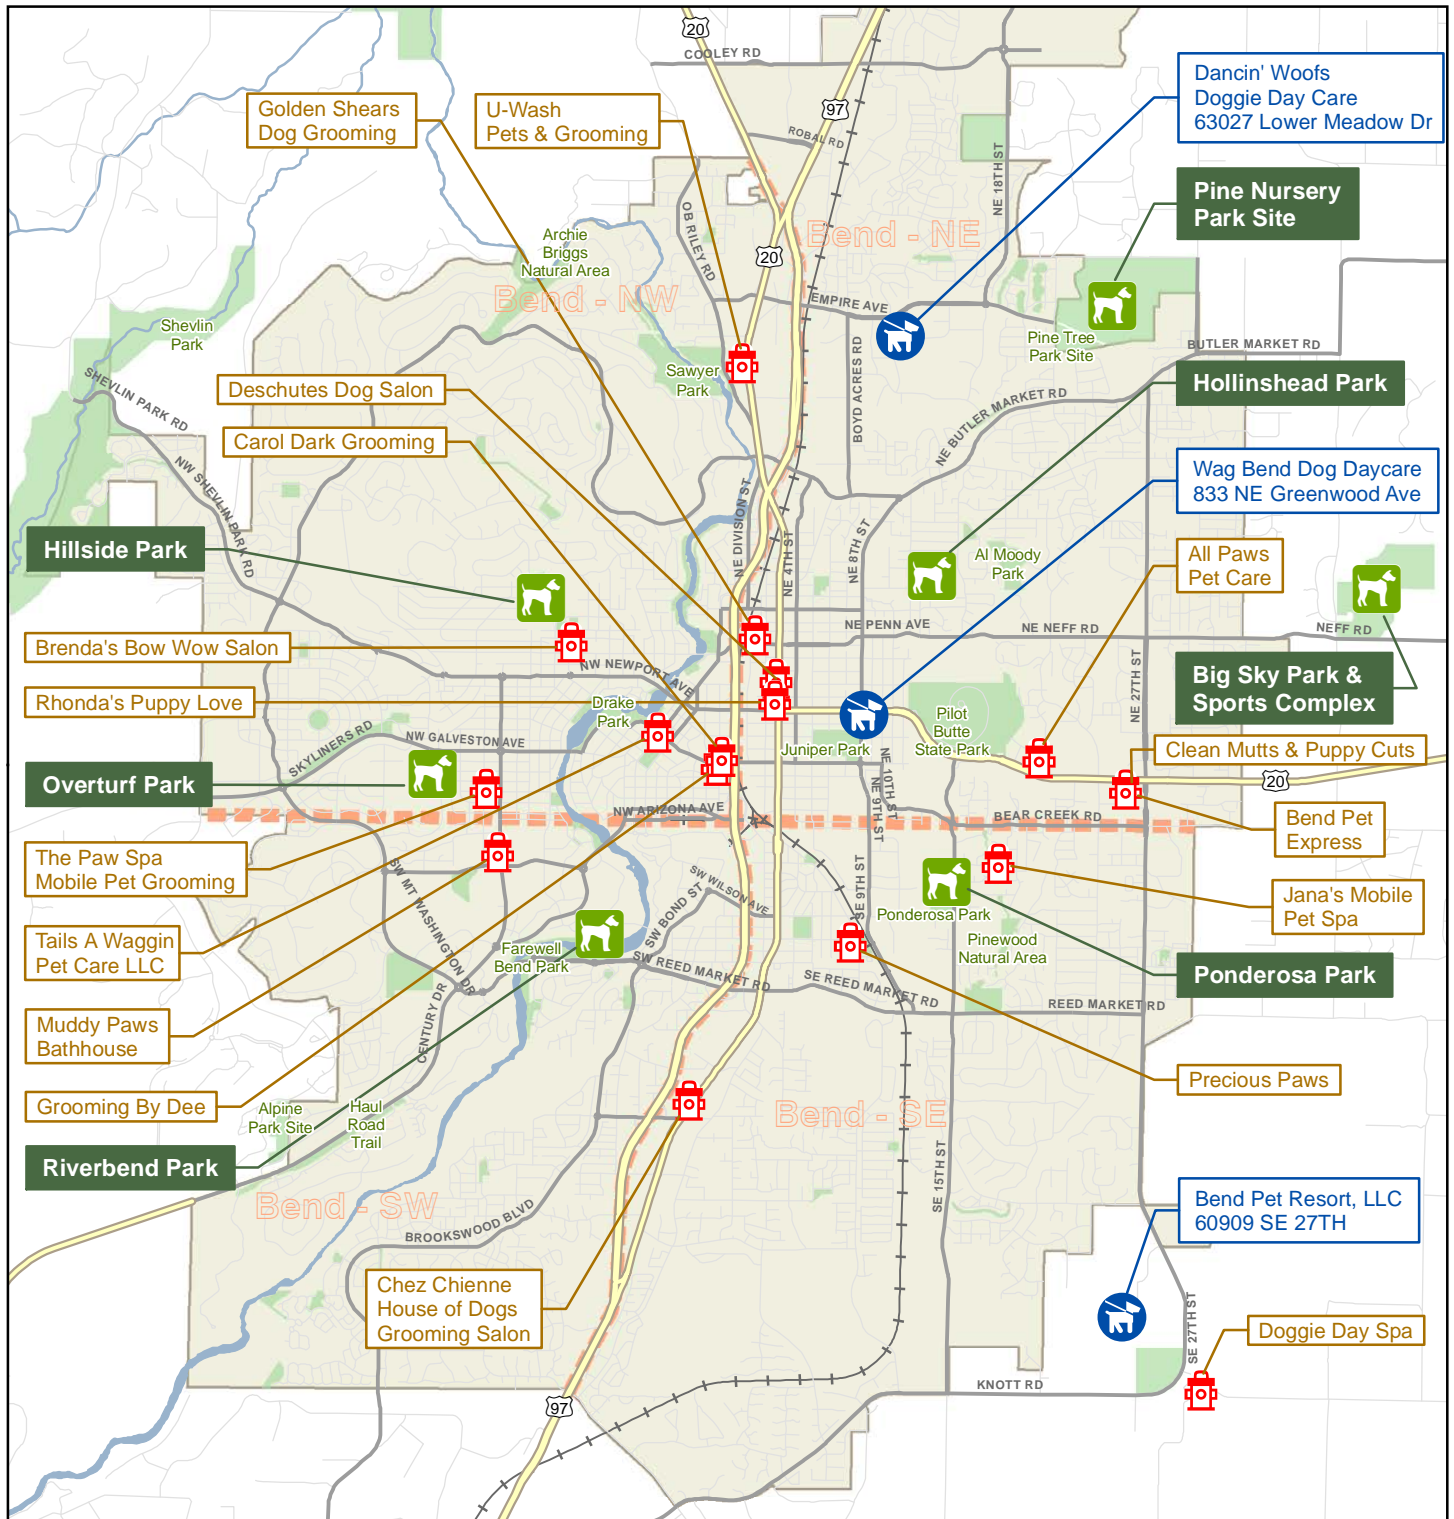

Bend Dog Map: Off-Leash Parks, Day Care, and Groomers

AmeriTitle

Disclaimer
 This map was derived from digital databases provided by Deschutes County GIS and other sources. AmeriTitle has provided this information as a courtesy and assumes no liability for errors, omissions, or the positional accuracy in the data, and does not warrant the fitness of this product for any particular purpose.

Legend

- Off-leash Dog Park
- Doggy Day Care Provider
- Dog Groomers
- Bend City Limits
- Park

Miles
 0 0.25 0.5 1