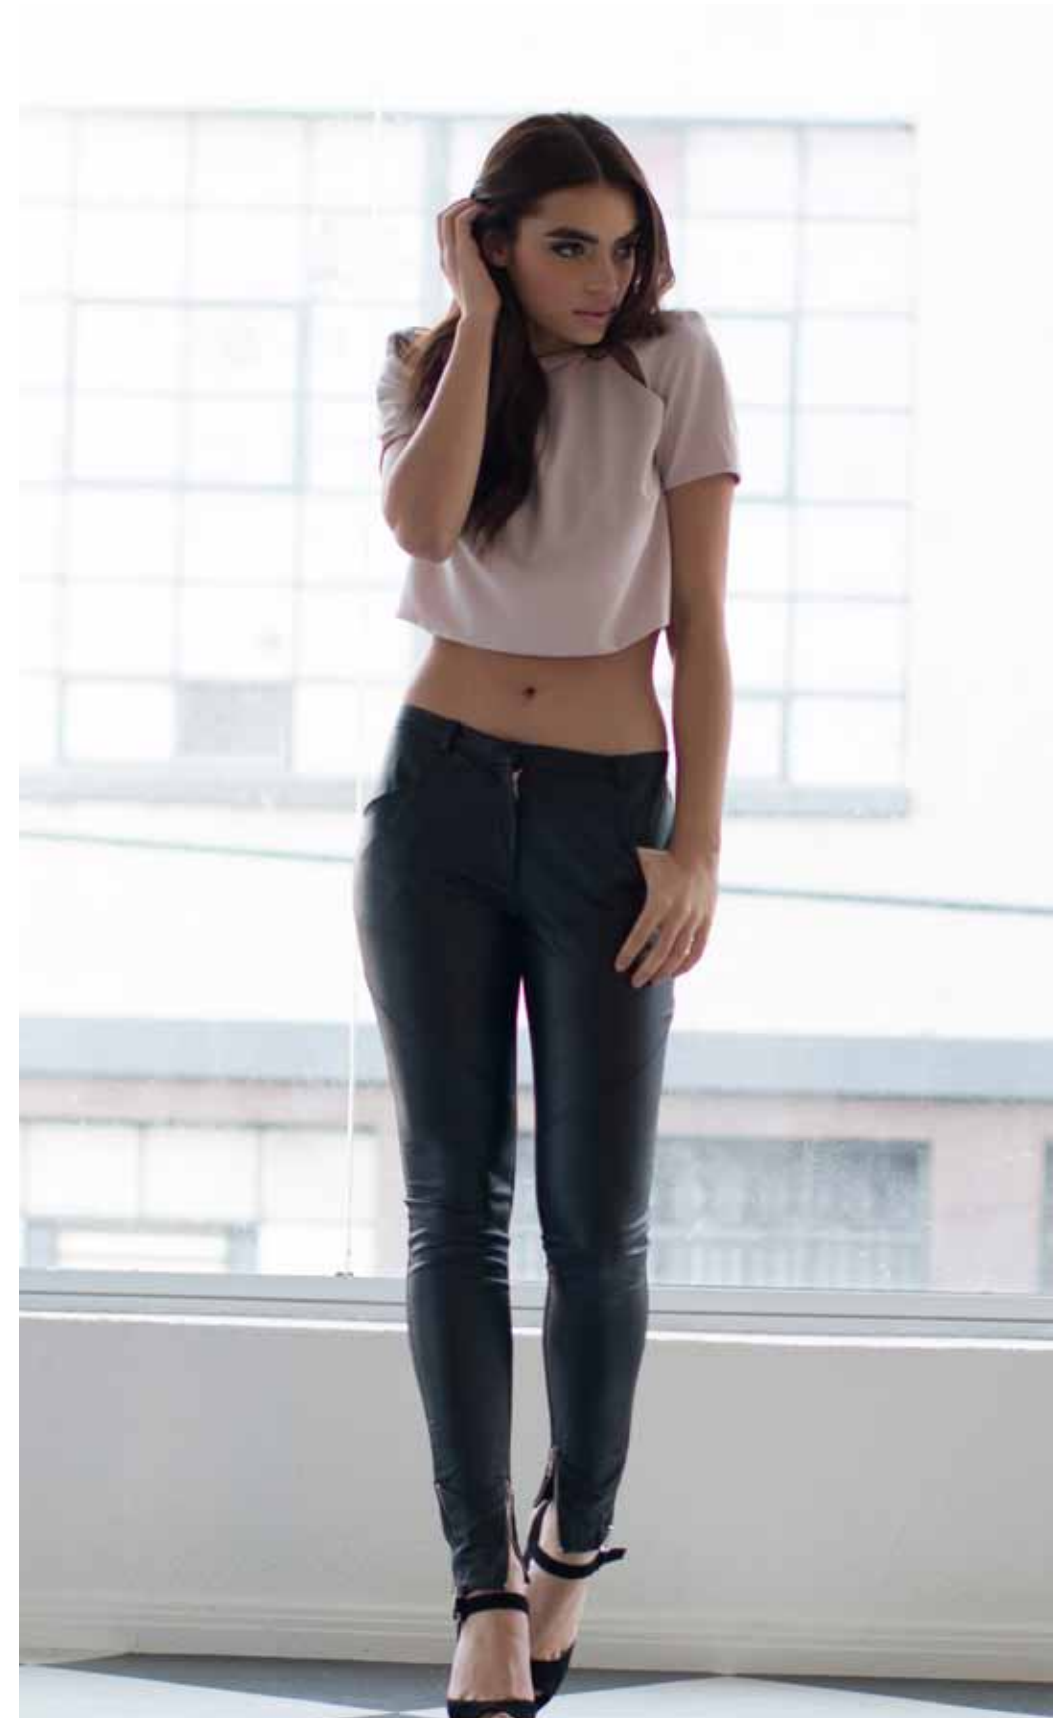

CDM

CASA de MODA

*by jessica lynn*

POINT BLANK DRESS

ALTER EGO TOP

DIAMOND SKIRT

QUAD ZIP PANT

NOT SO BASIC TANK/QUAD ZIP PANT

SNEAK PEEK CROP/LIKE A LADY SKIRT

SNEAK PEEK TOP

DIAMOND SKIRT

SNEAK PEEK TOP

ALTER EGO TOP

CITY TROUSER

SEVENTH HEAVEN JACKET

TOTAL SHIFT DRESS

SNEAK PEEK CROP/  
LIKE A LADY SKIRT

SNEAK PEEK TOP/QUAD ZIP PANT

SEVENTH HEAVEN JACKET/  
CITY TROUSER

TOTAL SHIFT DRESS

CDM

CASA de MODA

*by jessica lynn*