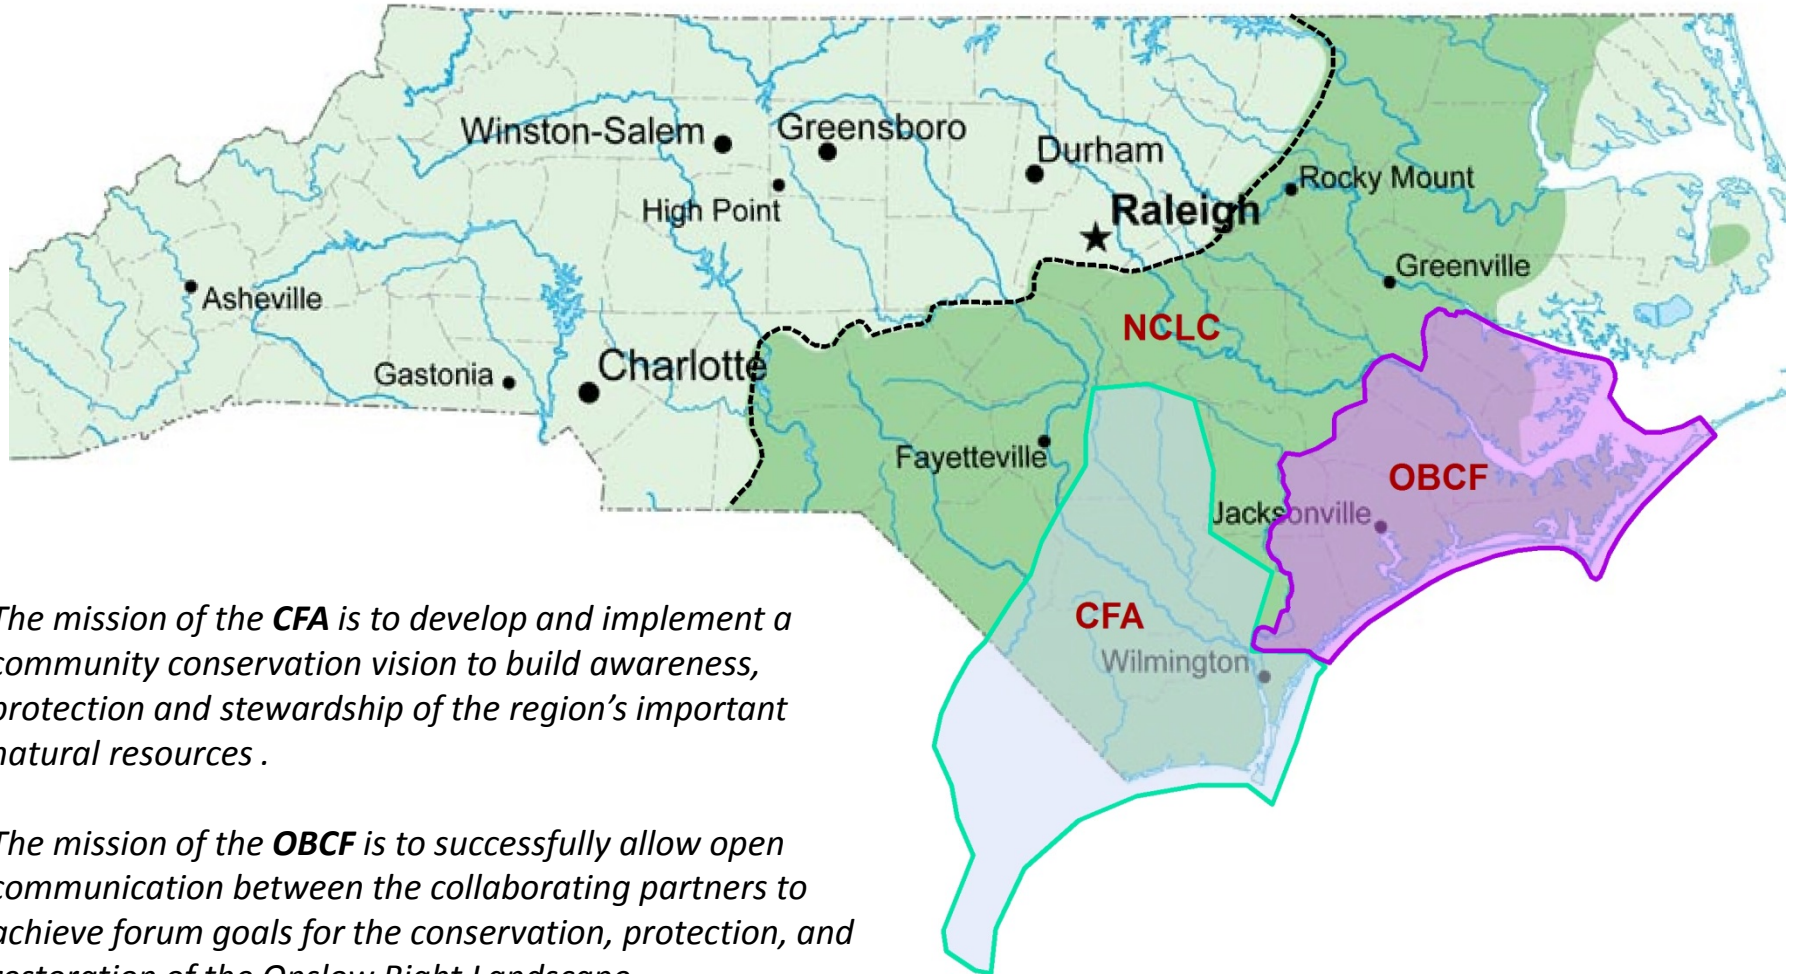

Where our Missions Overlap

*The mission of the **CFA** is to develop and implement a community conservation vision to build awareness, protection and stewardship of the region's important natural resources .*

*The mission of the **OBCF** is to successfully allow open communication between the collaborating partners to achieve forum goals for the conservation, protection, and restoration of the Onslow Bight Landscape.*

*The mission of the **NCLC** is to promote the maintenance and restoration of North Carolina's longleaf pine ecosystem, including its cultural and economic values, by forming a collaborative network of diverse stakeholders to provide strategic leadership across the historic range while also supporting local restoration activities.*