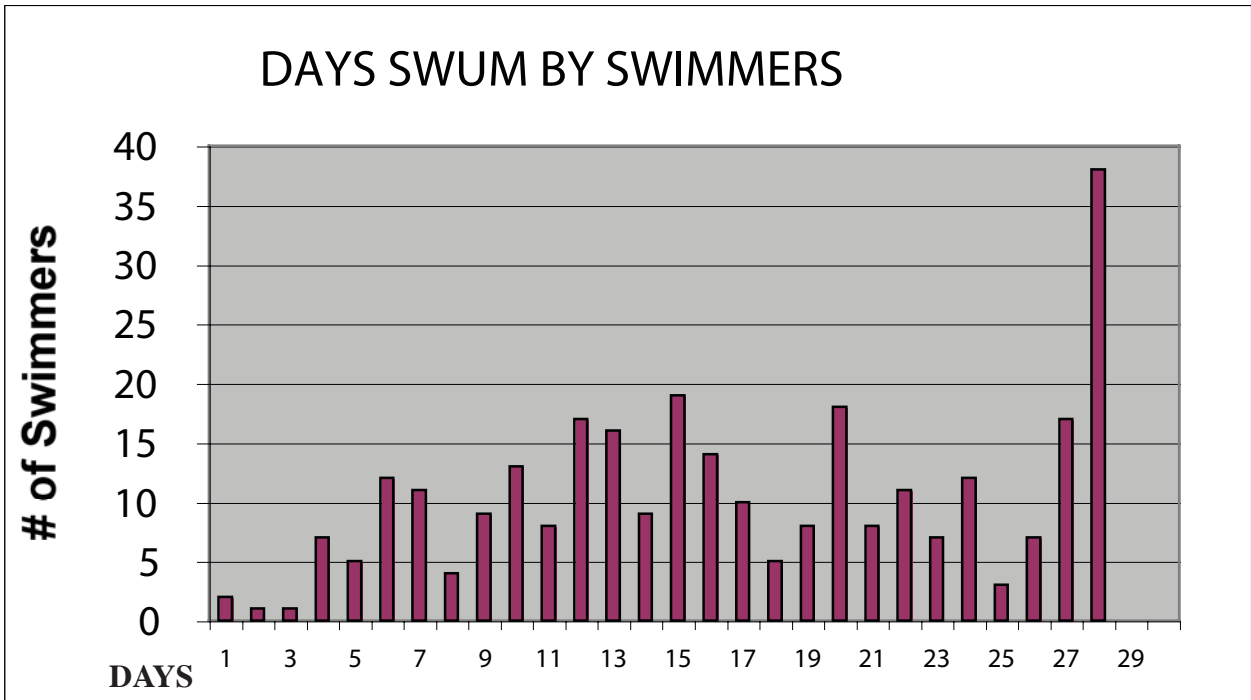

Name	Age	Days	Name	Age	Days	Name	Age
Melissa Heyrman	24F	6	Wendy Bain	63F	5	Lillie Thompson	71F
Fred Kawabata	73M	6	Jed Cronin	65M	5	Alanna Woods	38F
Darrin McCarthy	47M	6	Andy Hahs	56M	5	Sue Yerina	43F
Ed Ramsey	56M	6	Brian Katz	29M	5	John Johnson	24M
John Schwander	60M	6	Tom Walsh	24M	5	Angela Payne	37F
Neil Shepherd	53M	6	Heather Adkins-Narte	58F	4	Becky Britton	52F
Marcelo Silva	44M	6	Micah Nelson	18M	4	Angela de Oliveira	66F
Richard Sylva	74M	6	Michaela Ramsey	40F	4		
Keith Uyekawa	51M	6	Marisa Frieder	43F	4		

Graphic View of Participation and Number of Days Swum