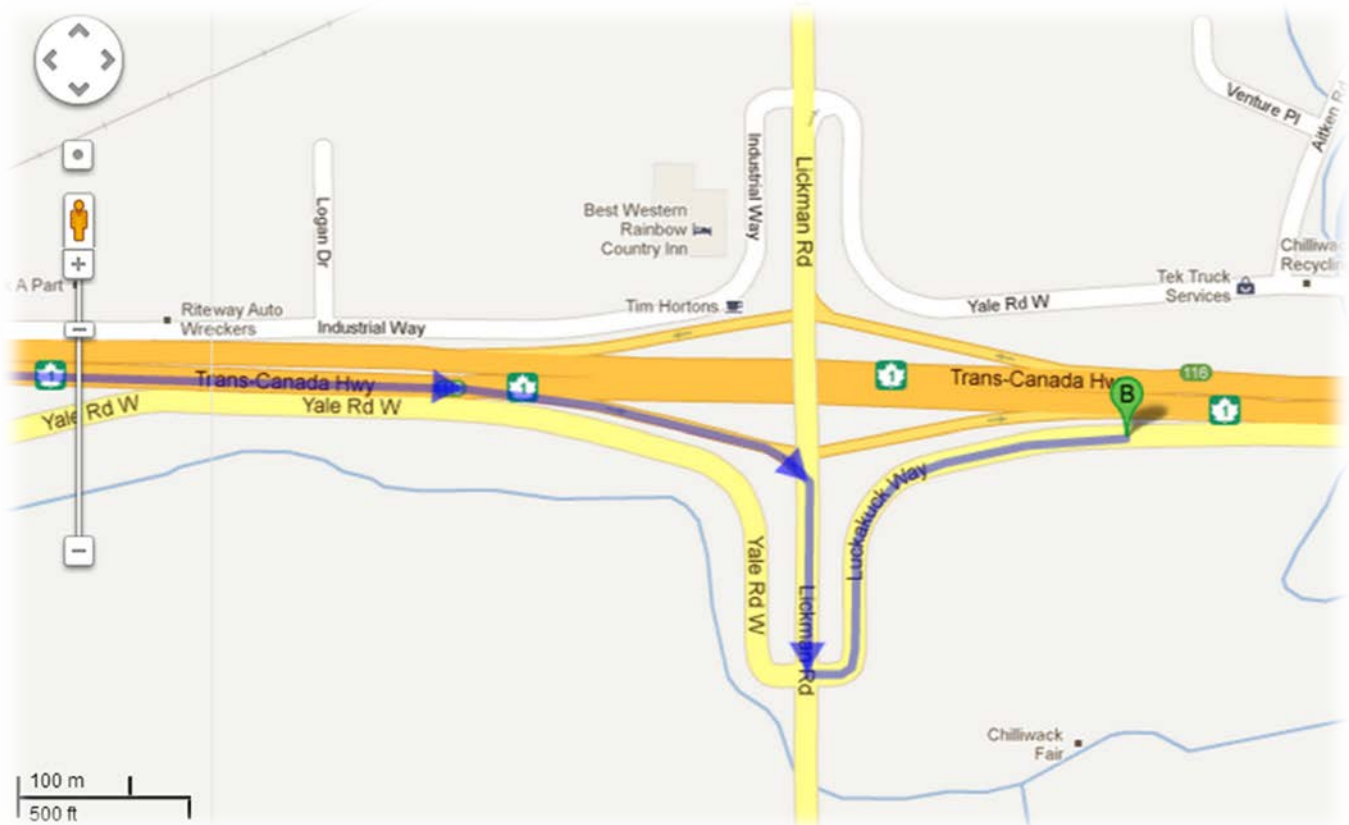

CHILLIWACK HERITAGE PARK

Events Happen Here

Directions:

Take exit 116 for Lickman Road

Merge onto Lickman Rd South

Turn left onto Luckakuck Way (450m)

Destination will be on the right

EventsHappenHere.com