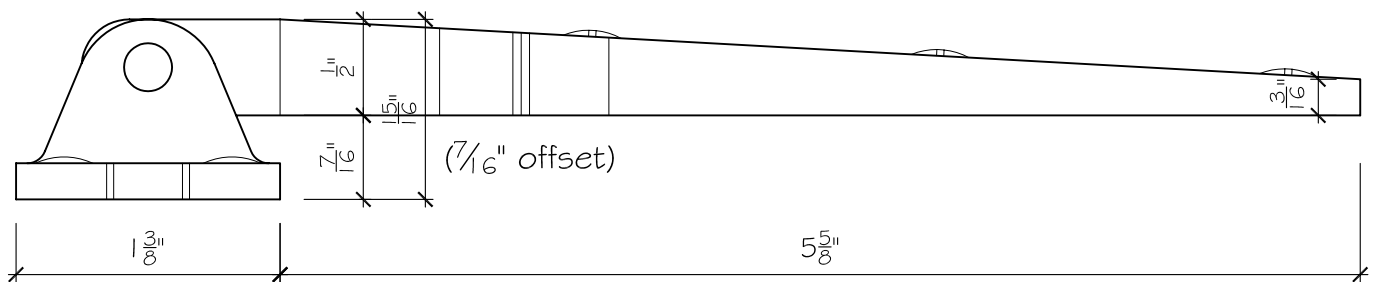

# traditional ice box hinge (full size)

**1** front view ice box hinge  
 scale: full traditional - full size

**2** side view ice box hinge  
 scale: full traditional - full size

Phone: 888.812.4465  
 wilmettehardware.com  
 wilmetteicebox.com