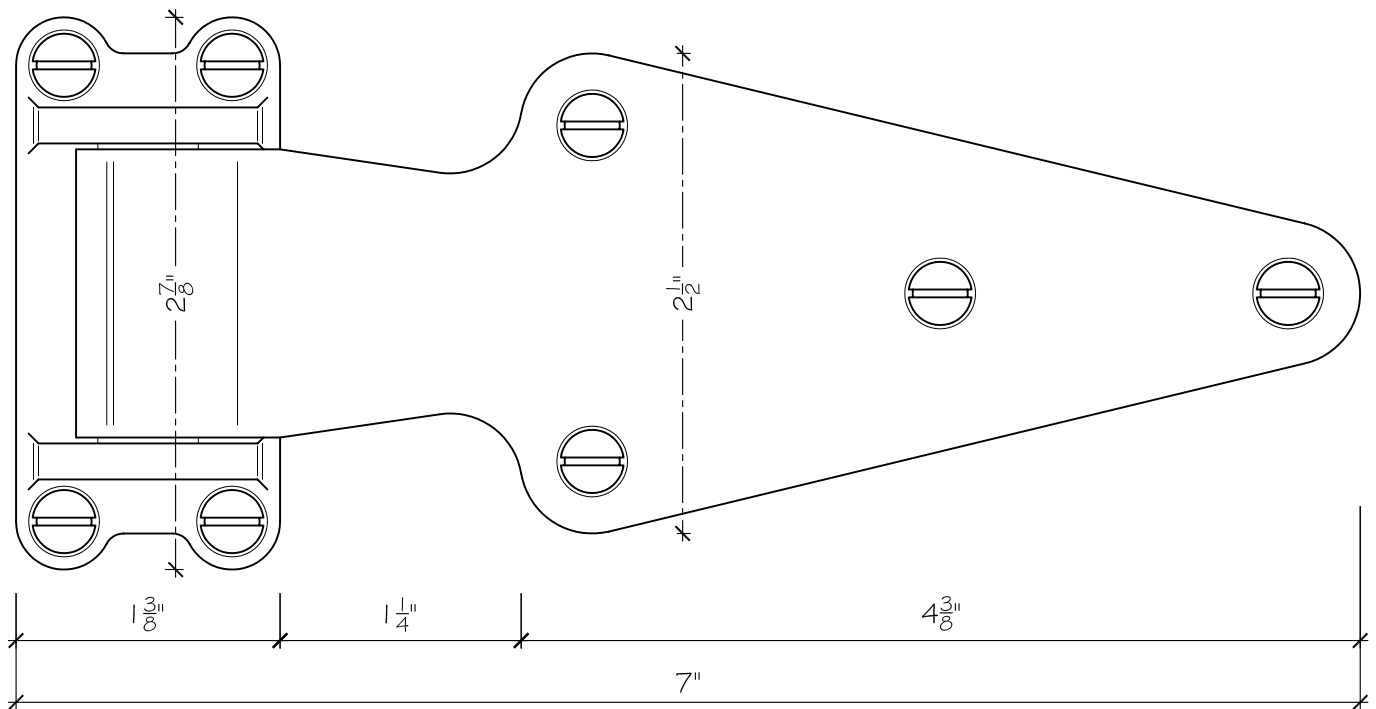

# traditional ice box hinge (full size)

**1** front view ice box hinge  
 scale: full traditional - full size

**2** side view ice box hinge  
 scale: full traditional - full size

Phone: 888.812.4465  
 wilmettehardware.com  
 wilmetteicebox.com