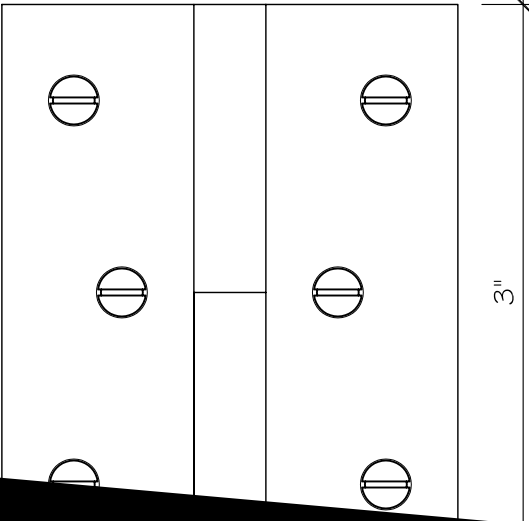

Moderne Ice Box Hinge

Phone: 888.812.4465
wilmettehardware.com
wilmetteicebox.com