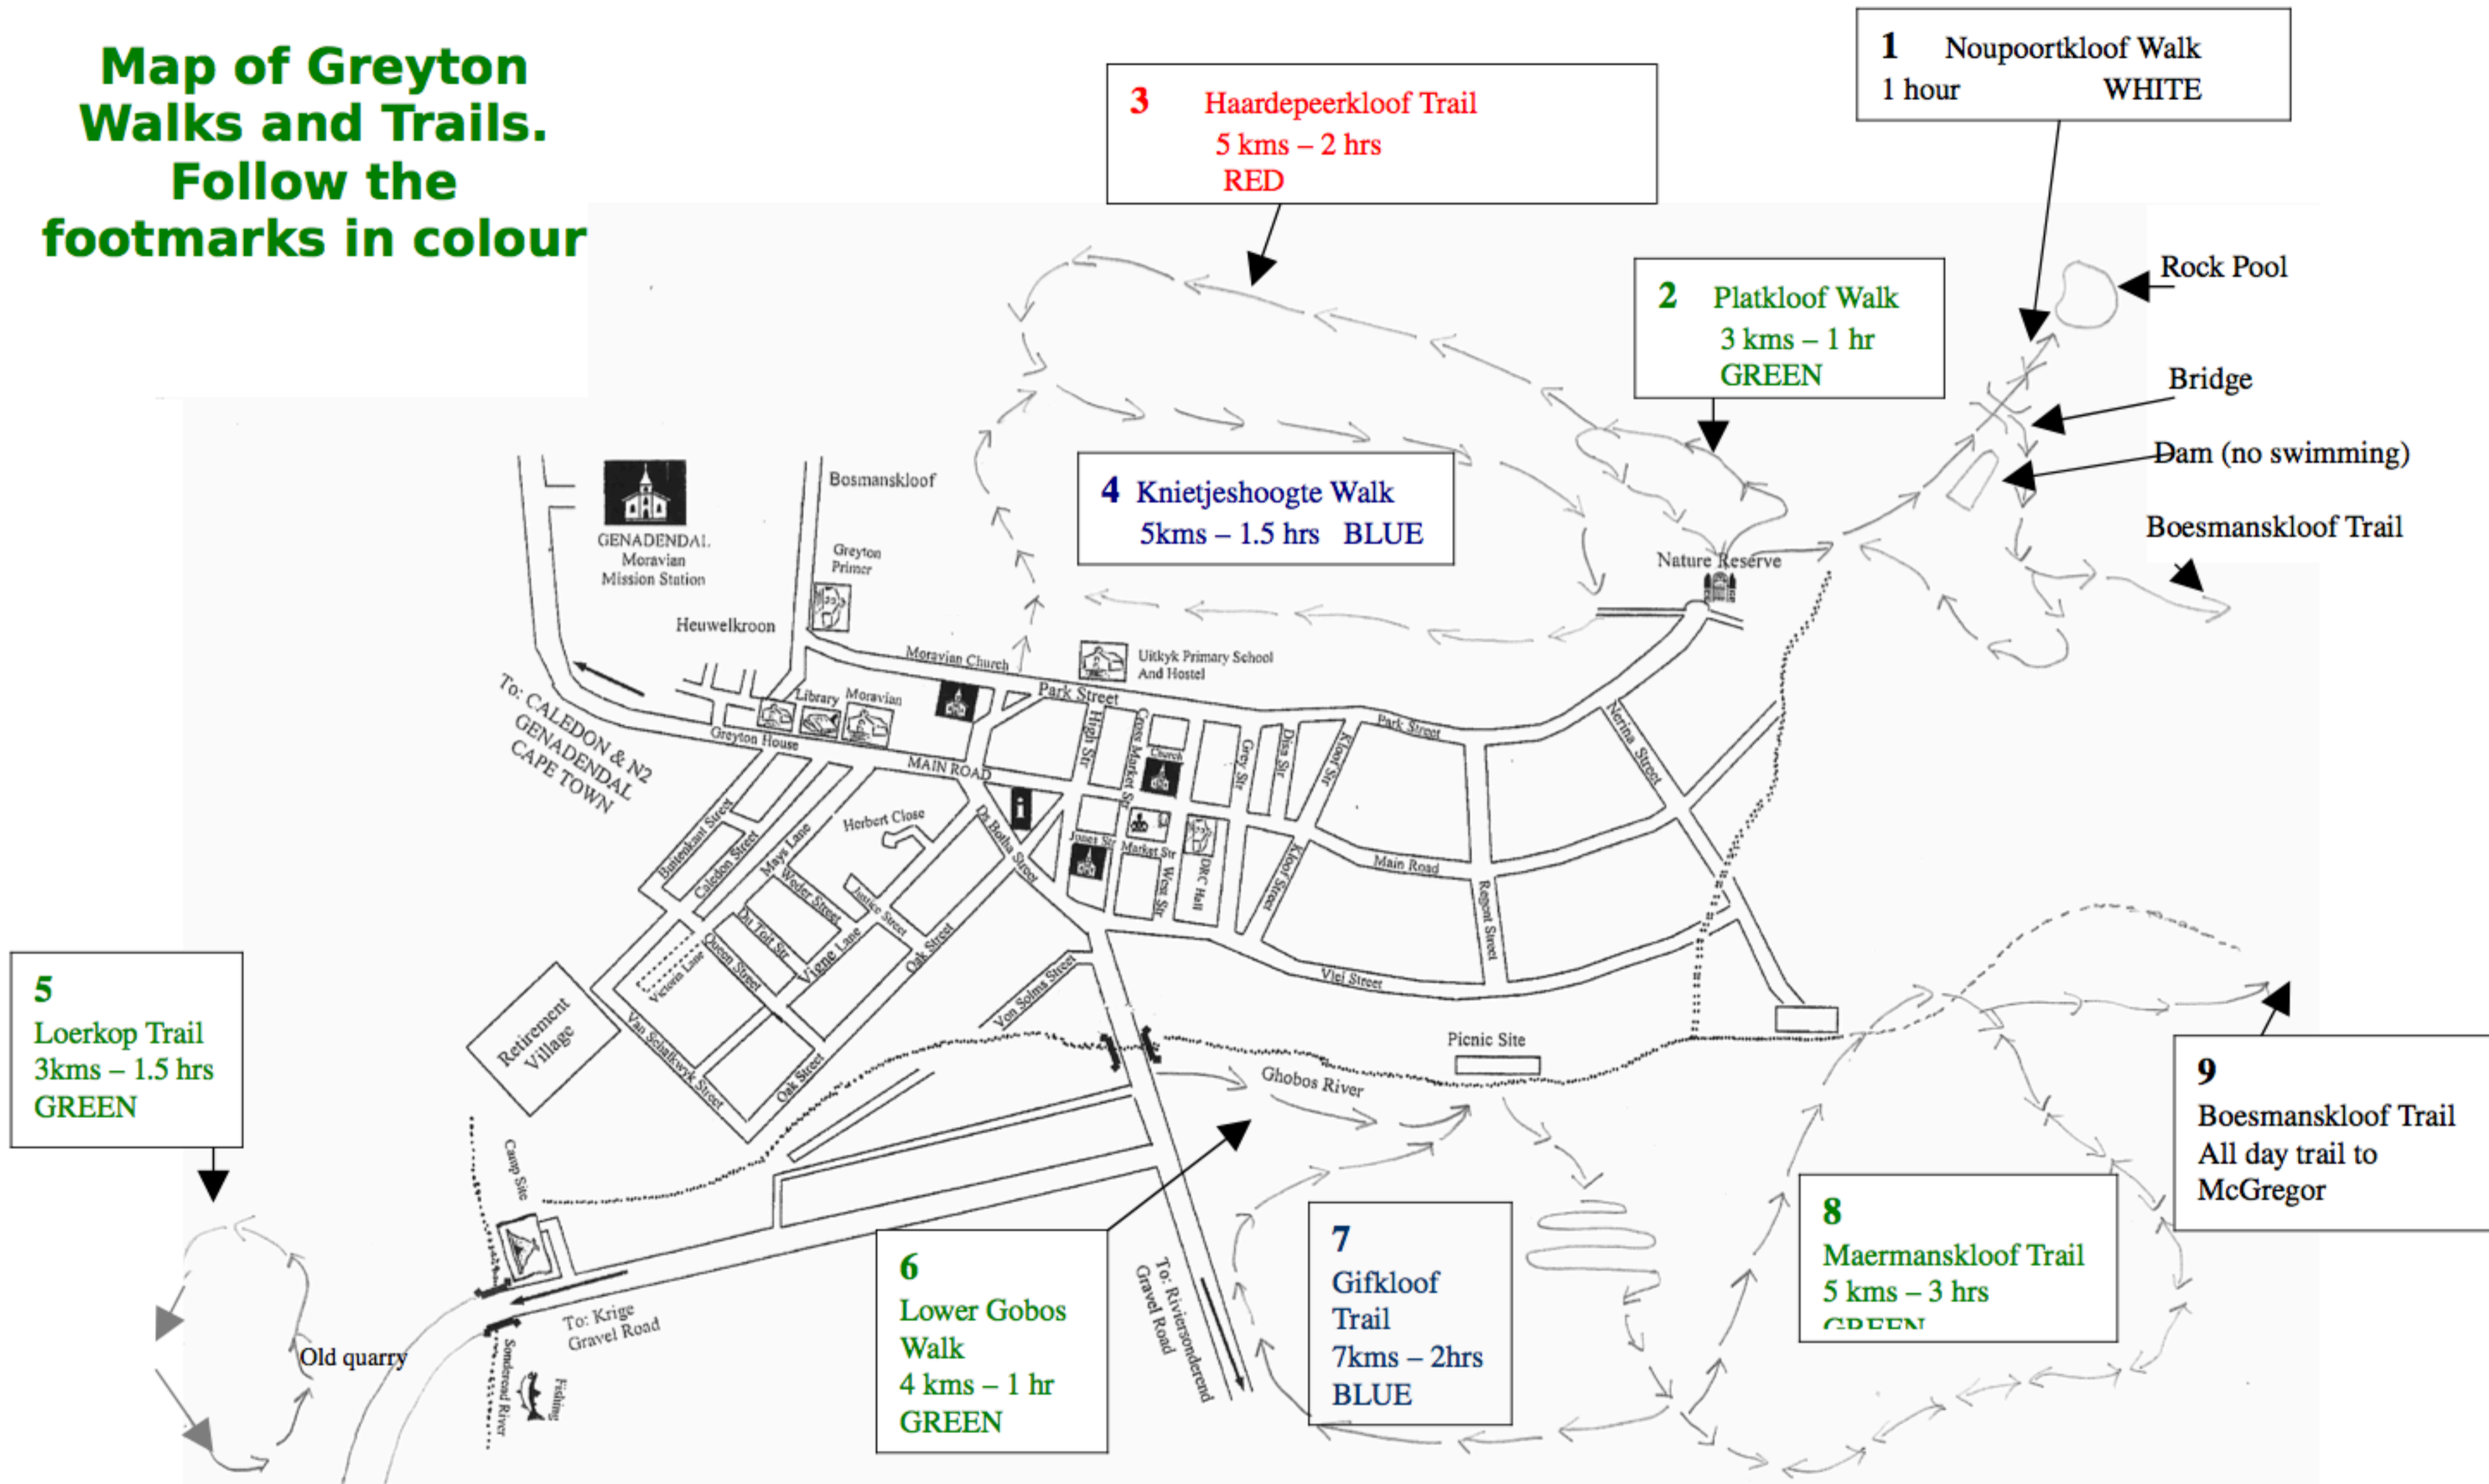

**Map of Greyton Walks and Trails.**  
**Follow the**  
**footmarks in colour**

To Krige

To Oewerzicht Farm