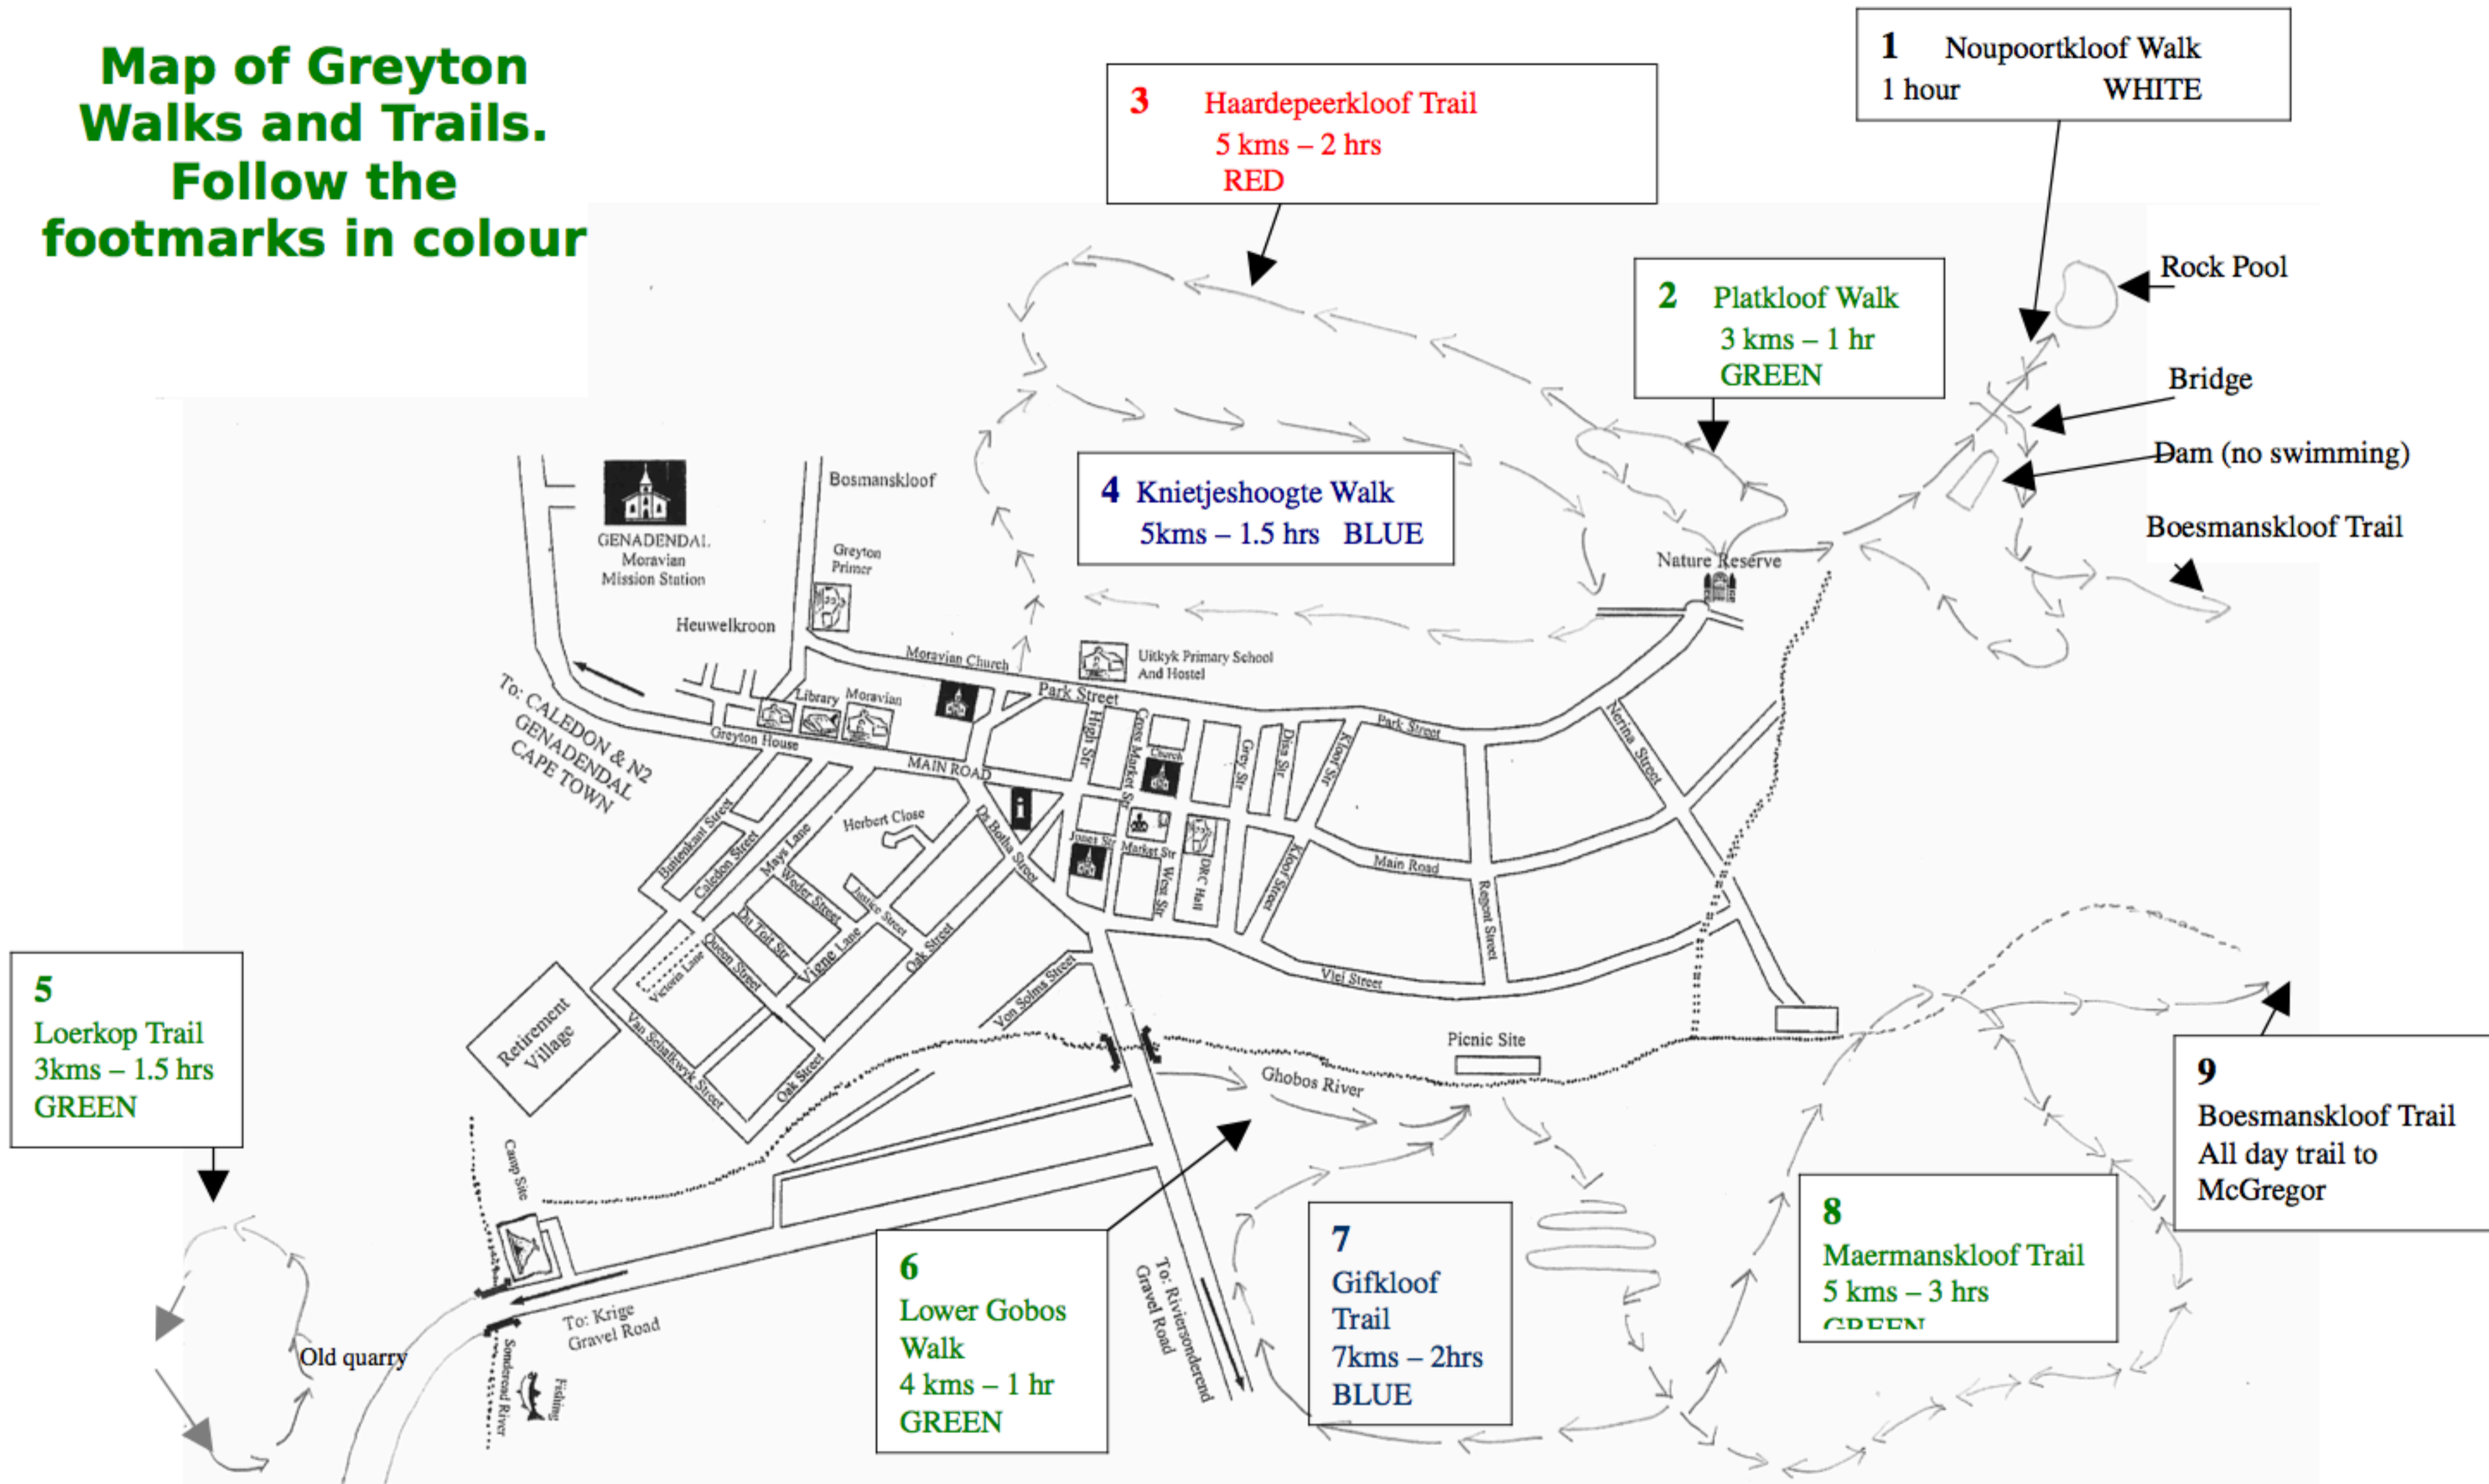

Map of Greyton Walks and Trails.
Follow the
footmarks in colour

To Krige

To Oewerzicht Farm