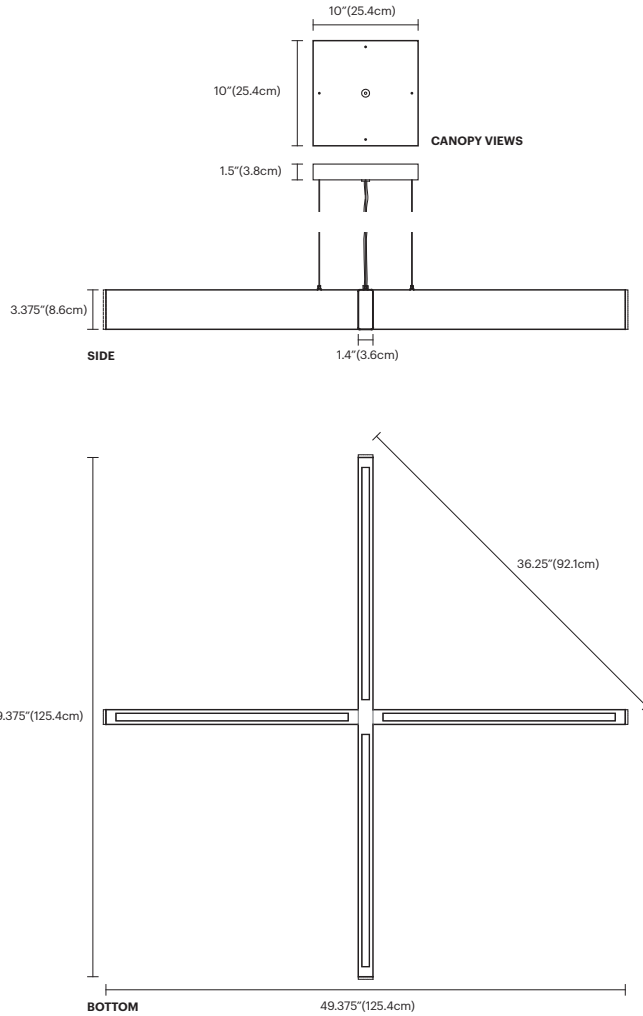

Kiln-Dried, Sustainably Harvested
2x4 Lumber (eastern white pine),
Acrylic, Brass and Steel

Certification:

Damp Location
UL listed (US and Canada)

Canopy

10" L x 10" W x 1.5" H
25.4cm x 25.4cm x 3.8cm
Color: White or Black

*Recommended Wall Switch for Dimming: Lutron MRF2- 6ND-120-

Dimensions:

49.375" L x 49.375" W x 3.375" H (Add .5" / 1.8cm for End Caps)
125.4cm x 125.4cm x 8.6cm

Fixture Weight:

10lbs / 4.5kg

Cord Length:

96" / 243.8cm
Color: White or Black

AlexAllen
Studio

2x4 Plus Pendant (Medium)

Fixture & Canopy Dimensions

Showroom/Studio

302 3rd Avenue
Brooklyn, NY 11215
T: +1 (718) 288-2710
info@alexallenstudio.com
www.alexallenstudio.com

Dimmable Pendant Dimensions