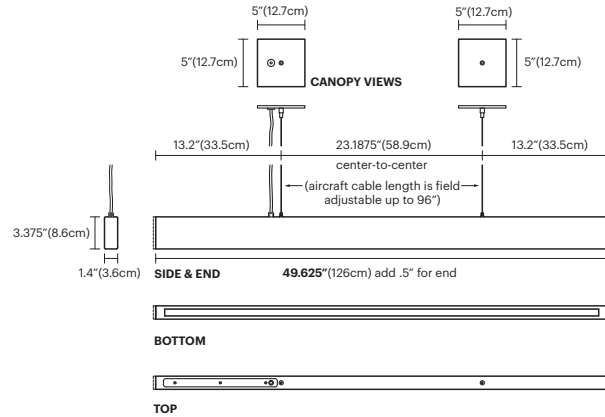

Non-Dimmable Pendant Dimensions