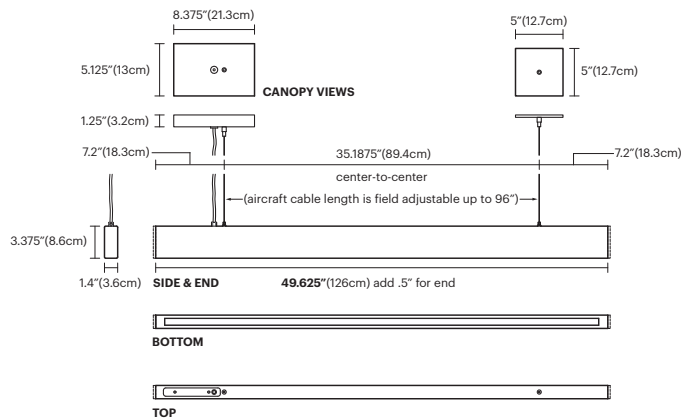

96" / 243.8cm  
Color: White or Black

# 2x4 Pendant (4')

## Fixture & Canopy Dimensions

**Ceiling Hanging Points (center-to-center)**  
 Non-Dimmable.....**23.1875"** (58.9cm)  
 Dimmable.....**35.1875"** (89.4cm)

**Showroom/Studio**  
 302 3rd Avenue  
 Brooklyn, NY 11215  
 T: +1 (718) 288-2710  
 info@alexallenstudio.com  
 www.alexallenstudio.com

### Dimmable Pendant Dimensions

Notes:

---

---

---

---

---

---