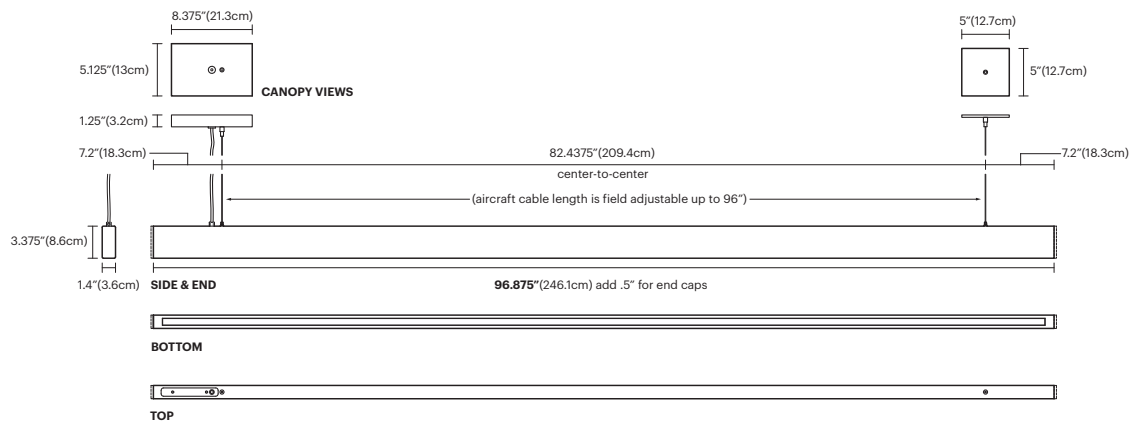

Kiln-Dried, Sustainably Harvested
2x4 Lumber (eastern white pine),
Acrylic, Brass and Steel

Certification:

Damp Location
UL listed (US and Canada)

Canopy

(Non-Dimmable)
Diameter: 5" / 12.7cm or
Square: 5" / 12.7cm

*only available in 120V- 50Hz/60Hz

*Recommended Wall Switch for Dimming: Lutron MRF2- 6ND-120-

Dimensions:

96.875"L x 1.4"W x 3.375"H (Add .5" / 1.8cm for End Caps)
246.1cm x 3.6cm x 8.6cm

Fixture Weight:

10lbs / x 4.5kg

Cord Length:

96" / 243.8cm
Color: White or Black

2x4 Pendant (8')

Fixture & Canopy Dimensions

Ceiling Hanging Points (center-to-center)
 Non-Dimmable.....**70.4375"** (178.9cm)
 Dimmable.....**82.4375"** (209.4cm)

Showroom/Studio
 302 3rd Avenue
 Brooklyn, NY 11215
 T: +1 (718) 288-2710
 info@alexallenstudio.com
 www.alexallenstudio.com

Non-Dimmable Pendant Dimensions

Dimmable Pendant Dimensions

Notes:
