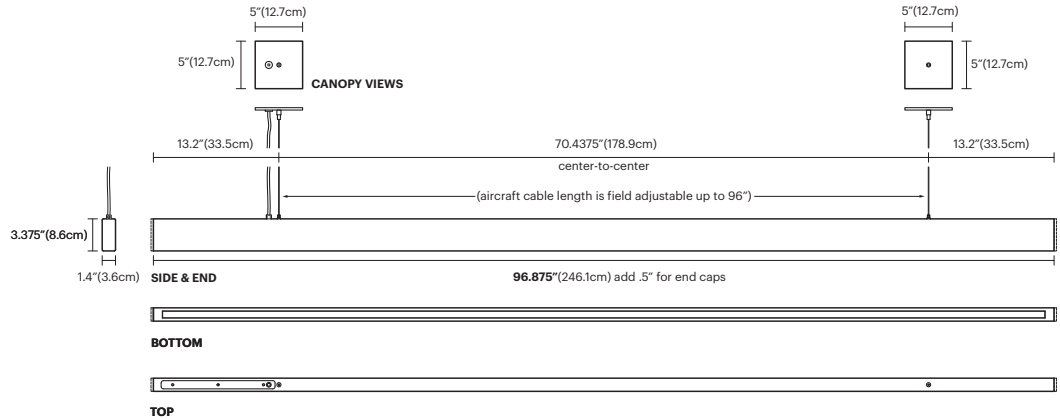

Kiln-Dried, Sustainably Harvested
2x4 Lumber (eastern white pine),
Acrylic, Brass and Steel

Certification:

Damp Location
UL listed (US and Canada)

Canopy

(Non-Dimmable)
Diameter: 5" / 12.7cm or
Square: 5" / 12.7cm

*only available in 120V- 50Hz/60Hz

*Recommended Wall Switch for Dimming: Lutron MRF2- 6ND-120-

Dimensions:

96.875"L x 1.4"W x 3.375"H (Add .5" / 1.8cm for End Caps)
246.1cm x 3.6cm x 8.6cm

Fixture Weight:

10lbs / x 4.5kg

Cord Length:

96" / 243.8cm
Color: White or Black

2x4 Pendant (8')

Fixture & Canopy Dimensions

Ceiling Hanging Points (center-to-center)
 Non-Dimmable.....**70.4375"** (178.9cm)
 Dimmable.....**82.4375"** (209.4cm)

Showroom/Studio
 302 3rd Avenue
 Brooklyn, NY 11215
 T: +1 (718) 288-2710
 info@alexallenstudio.com
 www.alexallenstudio.com

Non-Dimmable Pendant Dimensions

Dimmable Pendant Dimensions

Notes:
