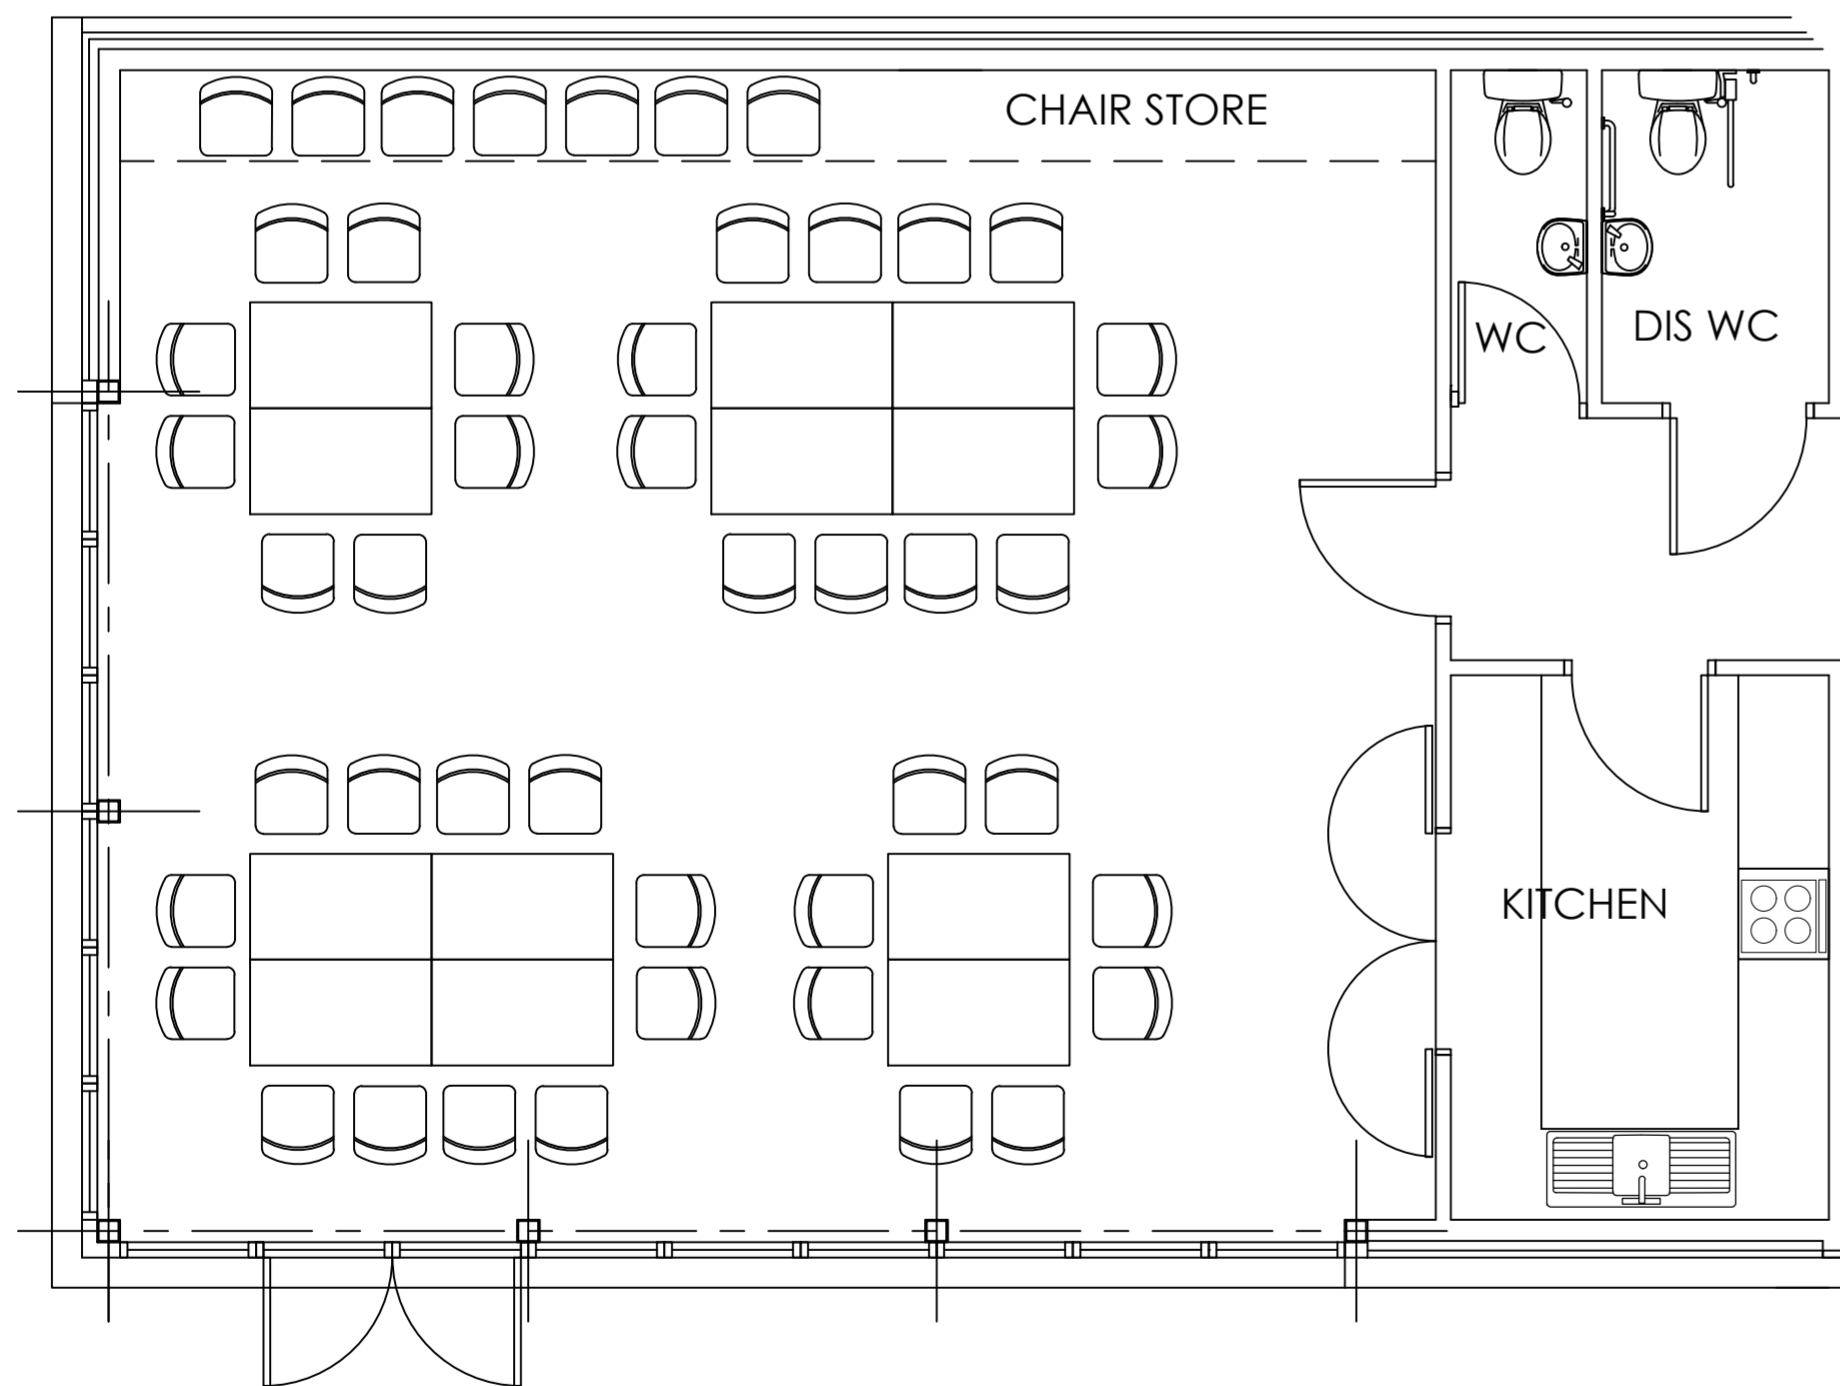

LECTURE STYLE SEATING 50 SEATS

LECTURE STYLE SEATING 55 SEATS

DISCUSSION GROUPS 40 SEATS

TABLE SEATING 46 SEATS

Meeting Hall (excl Chair St) 60sqm. Fire Regulations assume a floor space factor of 0.5sqm per person for an Assembly Hall giving a total capacity of 120 persons.