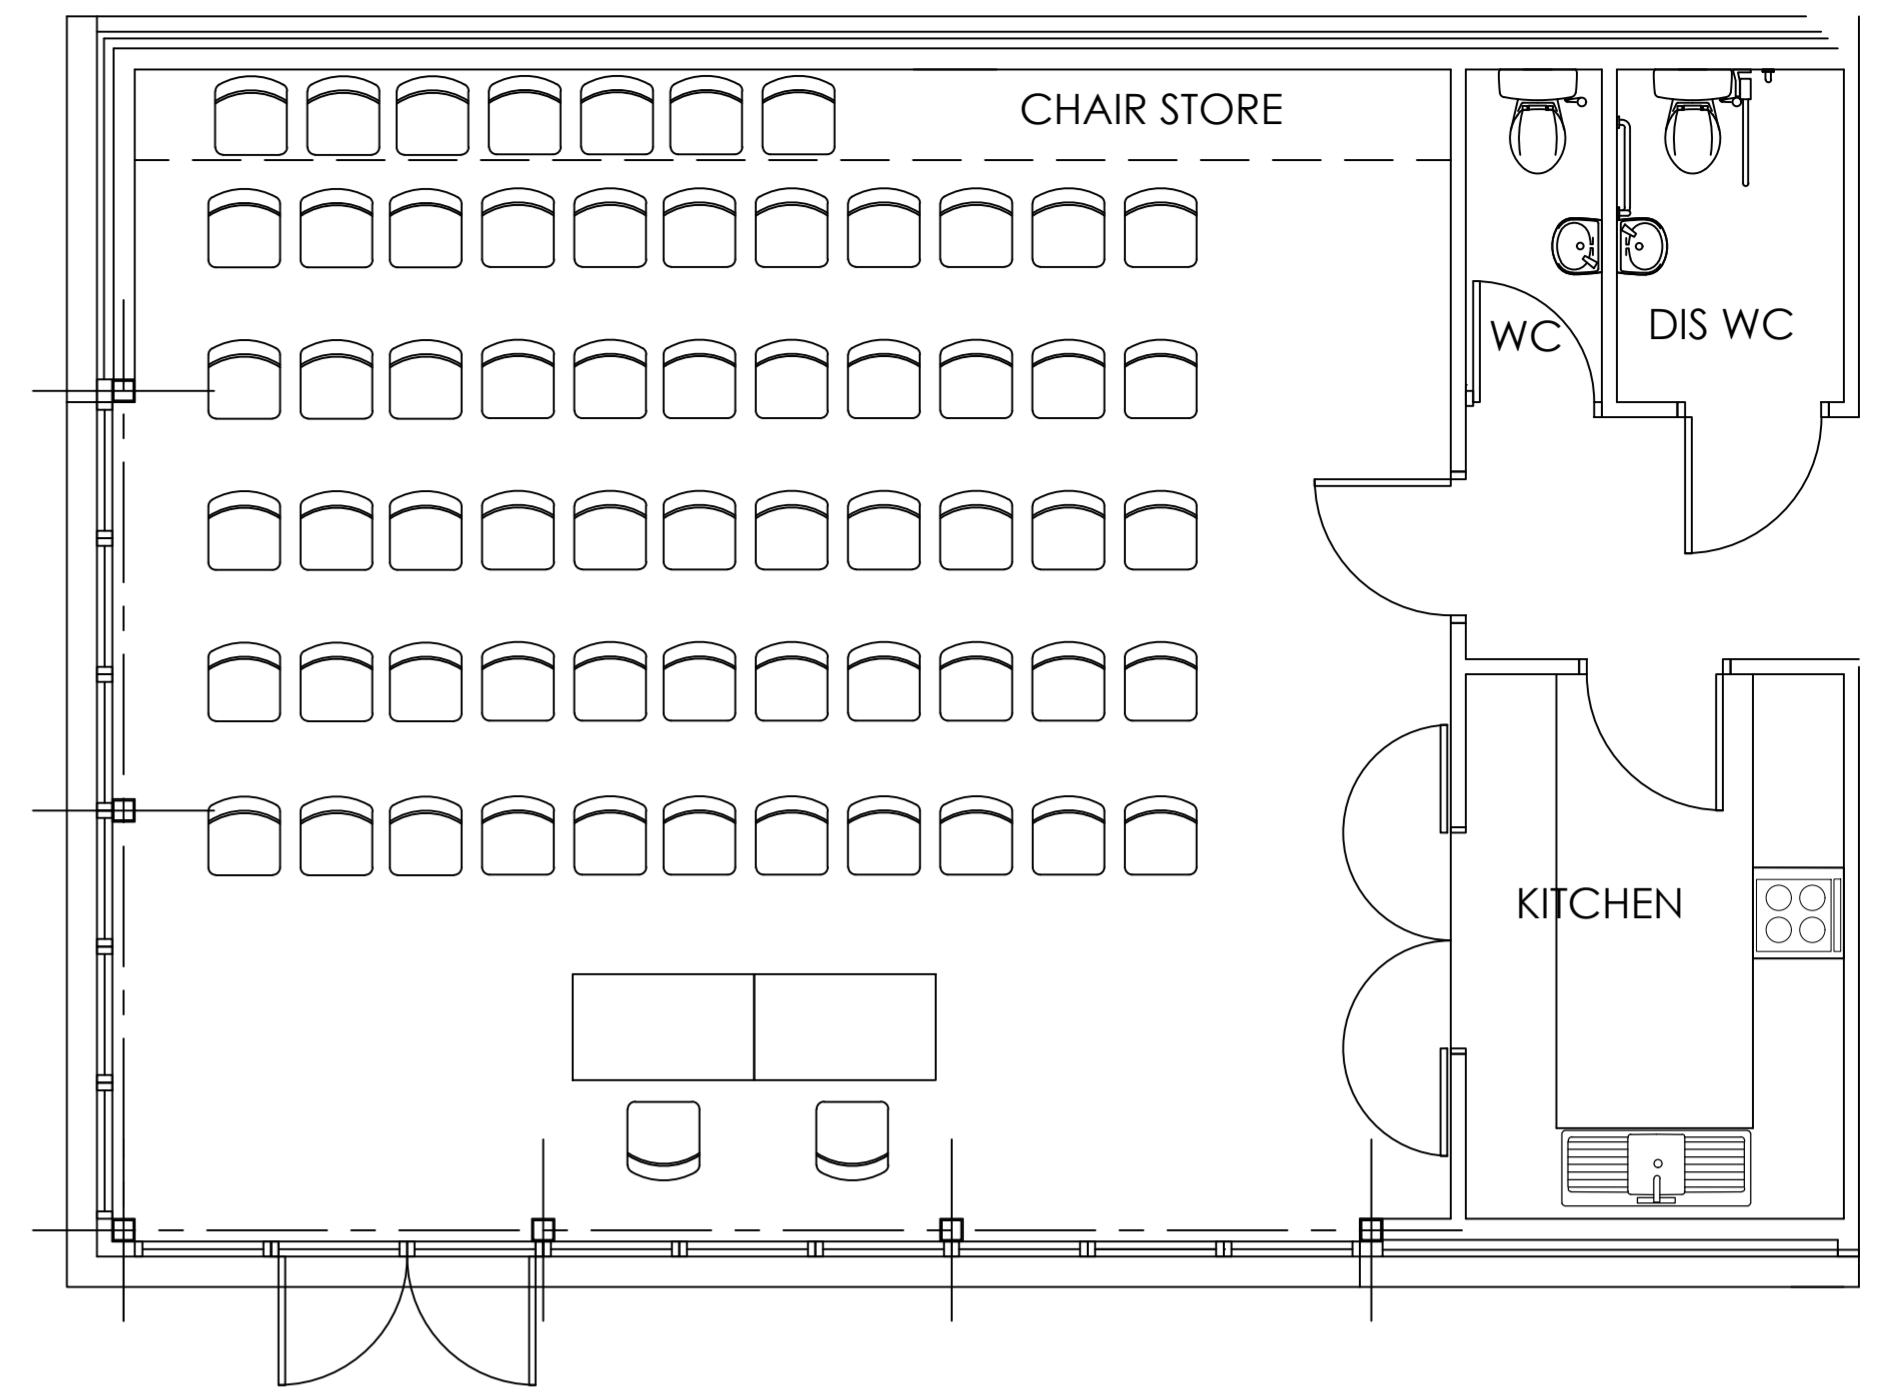

LECTURE STYLE SEATING 50 SEATS

LECTURE STYLE SEATING 55 SEATS

DISCUSSION GROUPS 40 SEATS

TABLE SEATING 46 SEATS

Meeting Hall (excl Chair St) 60sqm. Fire Regulations assume a floor space factor of 0.5sqm per person for an Assembly Hall giving a total capacity of 120 persons.