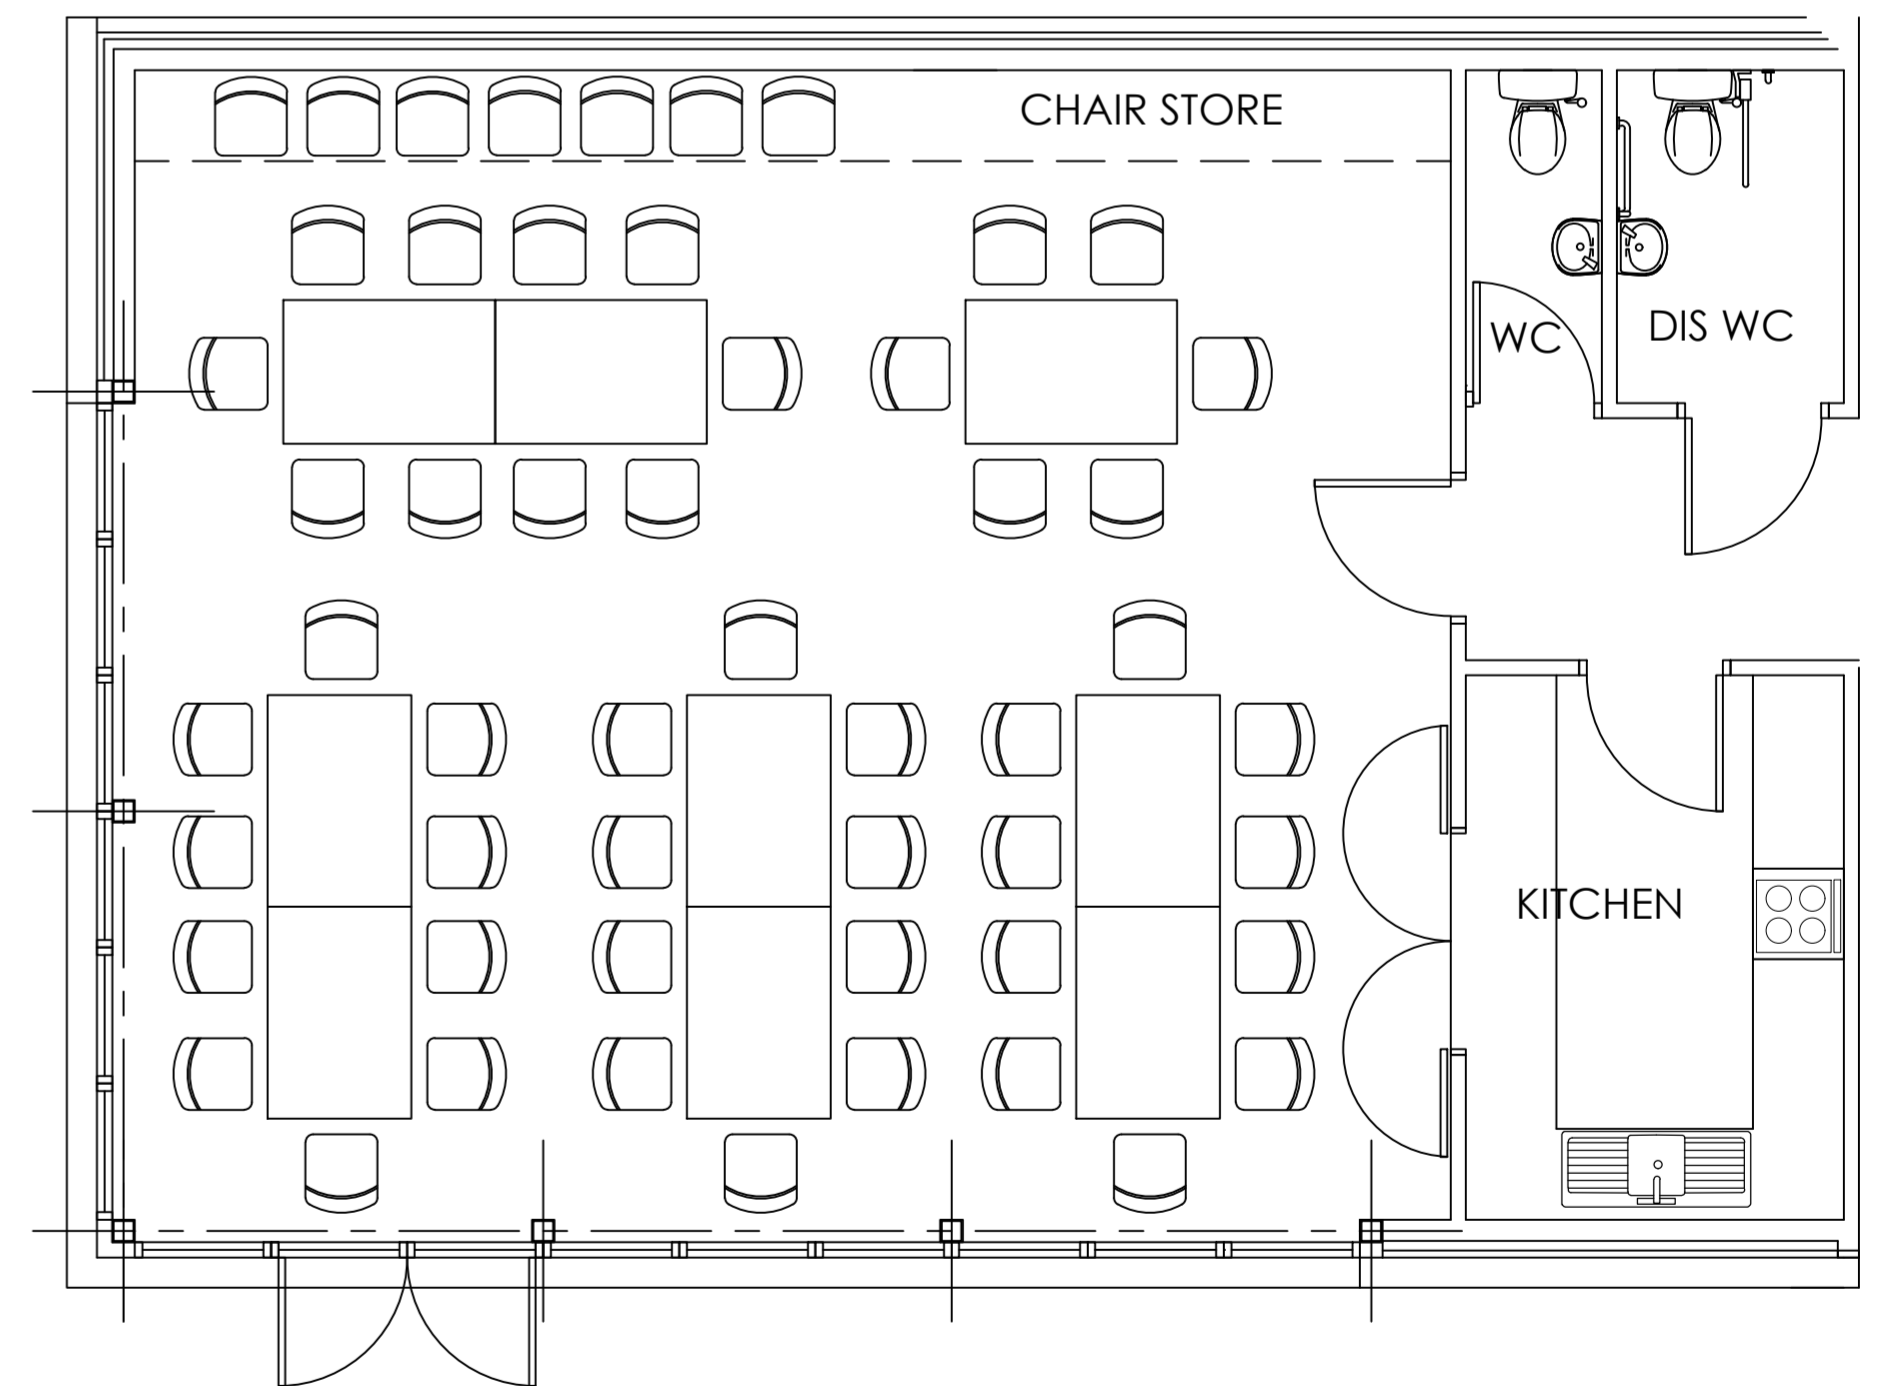

LECTURE STYLE SEATING 50 SEATS

LECTURE STYLE SEATING 55 SEATS

DISCUSSION GROUPS 40 SEATS

TABLE SEATING 46 SEATS

Meeting Hall (excl Chair St) 60sqm. Fire Regulations assume a floor space factor of 0.5sqm per person for an Assembly Hall giving a total capacity of 120 persons.