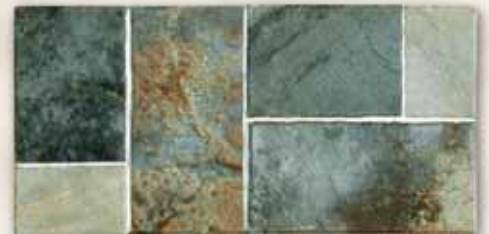

MAS RM 103
*MAS CE 120 / MAS DS 133M

Expect shade variation

Earthscapes SERIES

4 Pieces = 1 SF

* Denotes corresponding step trim

3 x 12 Bullnose trim available in the Earthscapes Series