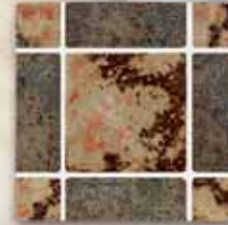

MAS SKN 2
*MAS 1x1 JUN
*MAS HM 164