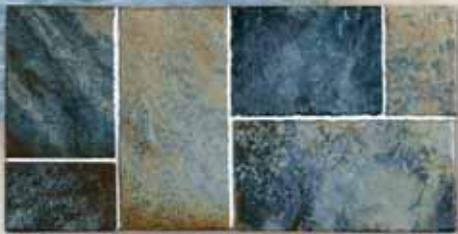

Random SERIES

1 Sheet = 1.05 SF

* Denotes corresponding step trim

TILE: MAS RM 104

MAS RM 102
*MAS DS 142M / MAS GM 77