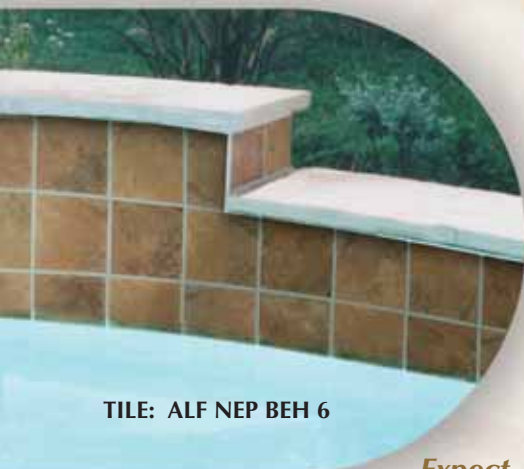

*MAS 1x1 SUN
*MAS GM 60

MAS VEN AZU 6

*MAS DS 142M
*MAS 1x1 RAI

MAS VEN GIA 6

*MAS 1x1 JUN
*MAS DS 133M

Nepal SERIES

4 Pieces = 1 SF * Denotes corresponding step trim

3 x 12 Bullnose
trim available in
the Nepal Series