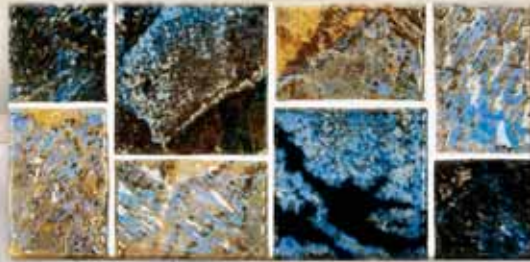

MAS SR 150
*MAS CE 150