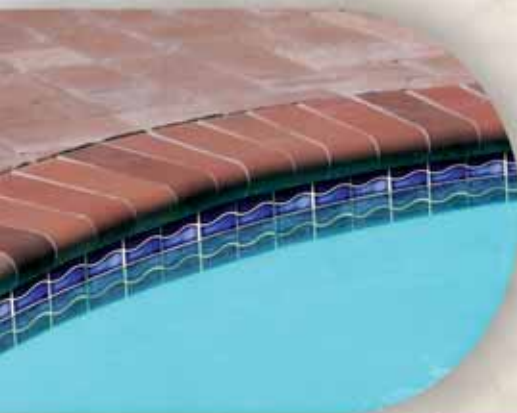

Waterside SERIES

1 Sheet = 1.05 SF * Denotes corresponding step trim

TILE: MAS WS 105
COPING: Autumn Leaves