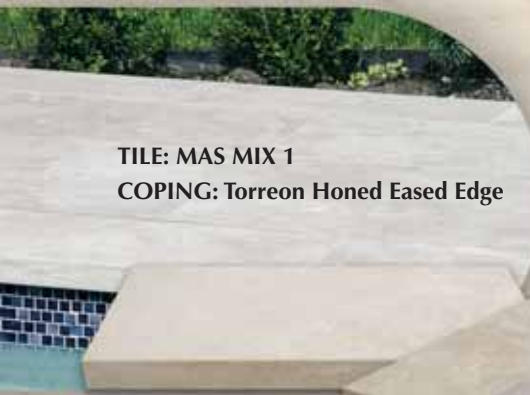

12 x 24 Honed

TILE: MAS MIX 1
COPING: Torreon Honed Eased Edge

Eased Edge

All natural stones must be sealed (see page 30). Sealing is an absolute MUST to guard against salt attack on salt water pools, as well as water penetration that can affect the durability of the stone. Buyer must determine that the product's slip resistance is acceptable for an outdoor application.