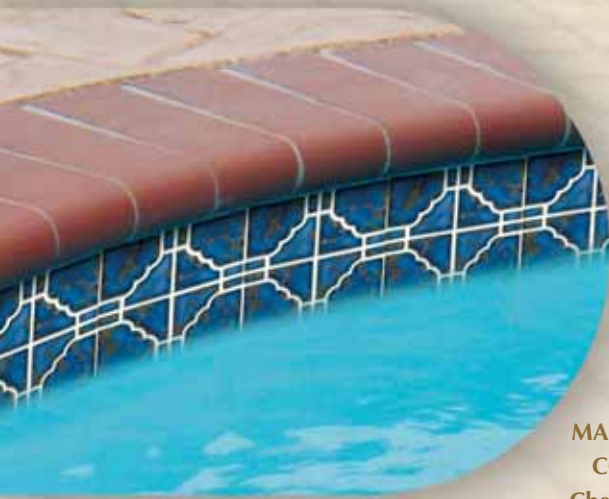

Shade variations are an inherent characteristic of all kiln-fired ceramic tiles. Please inspect actual shade of tile before installation. Use constitutes acceptance.

Sunburst SERIES

1 Sheet = .98 SF * Denotes corresponding step trim