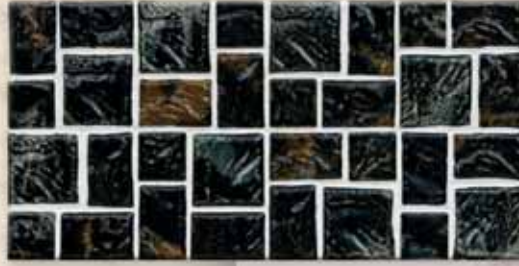

Street Random SERIES

Mosaic
1 Sheet = 1.05 SF

** Denotes corresponding step trim*

MAS SR 130
*MAS CE 130

MAS MR 130
*MAS CE 130

Expect shade variation

Mini Mosaic
1 Sheet = 1.05 SF

TILE: MAS MR 130