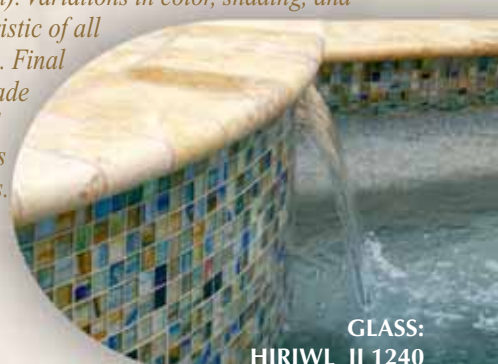

Special Order GLASS TILE

Dura Glass SERIES

Jewelstone Glass SERIES

Should be set with any high-grade, flexible mortar system (Latex modified thinset). Variations in color, shading, and patterns are characteristic of all stained glass products. Final selection should be made from actual glass and not from glass samples or color reproductions.

Consumer should inspect glass before installation.

GLASS:
HIRJWL JI 1240

COPING: Sienna Gold Tumbled

www.mastertilepool.com

Shade variations are an inherent characteristic of all kiln-fired ceramic tiles. Please inspect actual shade of tile before installation. Use constitutes acceptance.