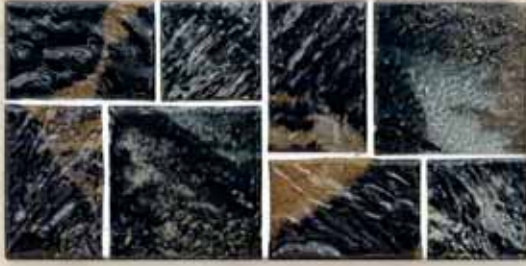

Mosaic
1 Sheet = 1.05 SF

* Denotes corresponding step trim

MAS SR 130
*MAS CE 130